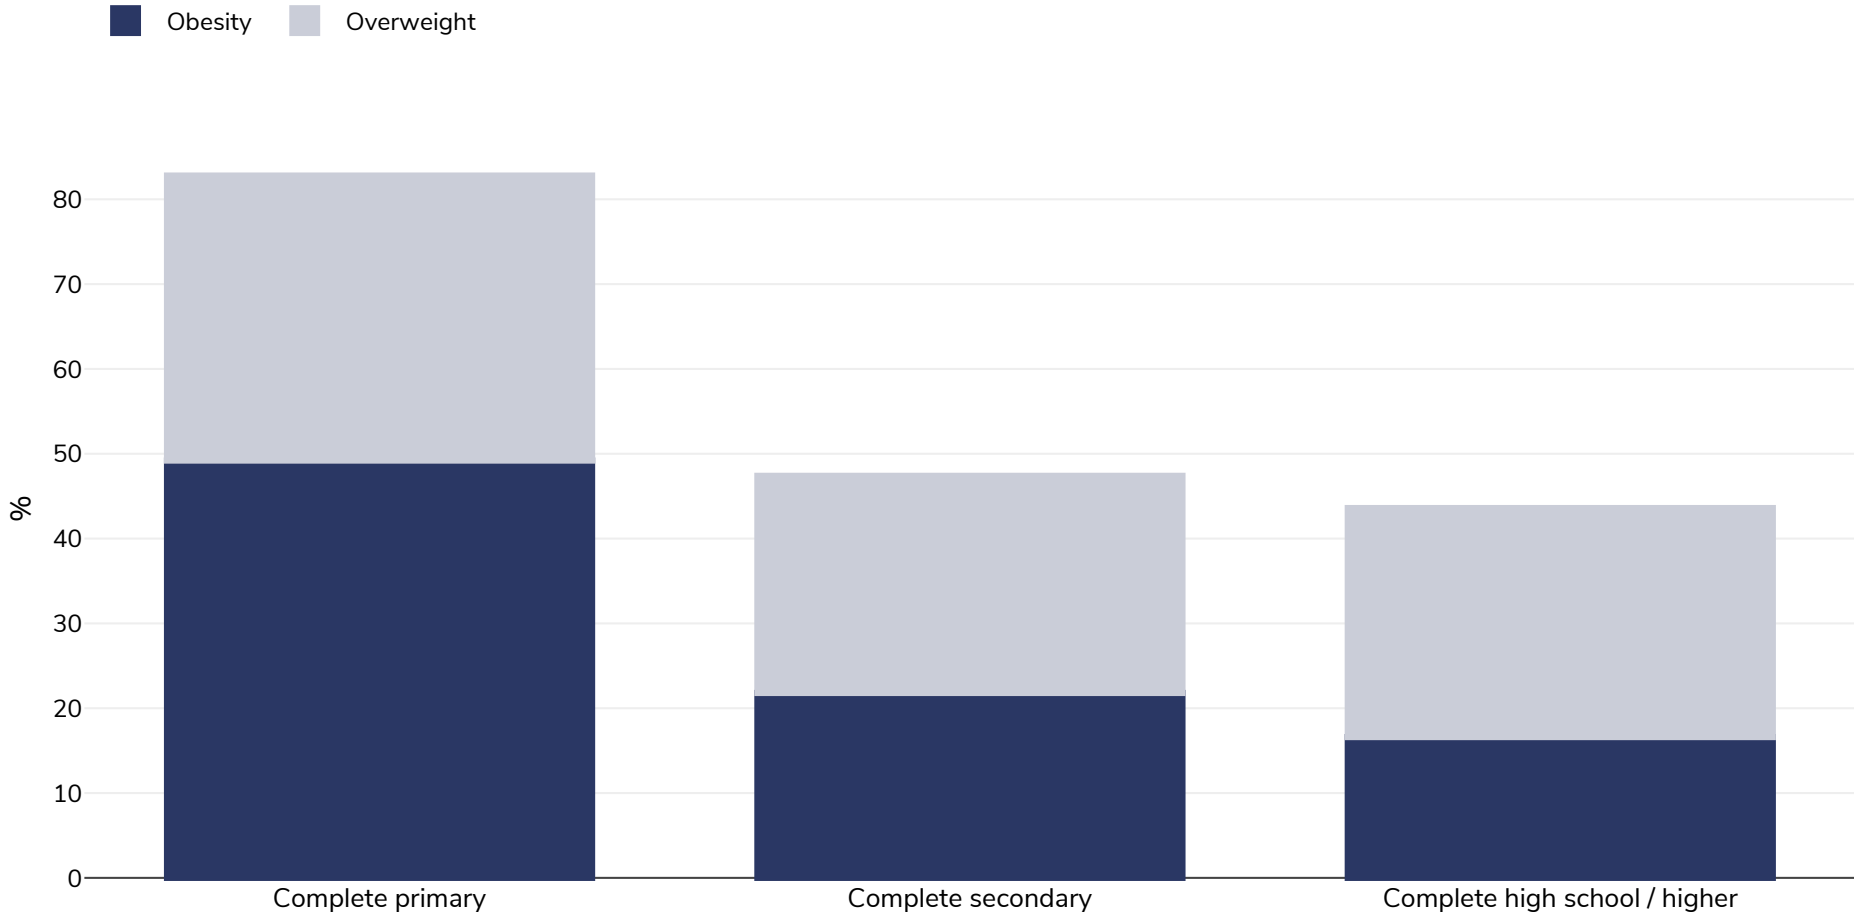

Turkey: Overweight/obesity by education

Women, 2018-2019

Survey type:	Measured
Age:	15-49
Sample size:	6362
Area covered:	National

References: Hacettepe University Institute of Population Studies. (2019). 2018 Turkey Demographic and Health Survey. Hacettepe University Institute of Population Studies, T.R. Presidency of Turkey Directorate of Strategy and Budget and TÜBİTAK, Ankara, Turkey http://www.hips.hacettepe.edu.tr/eng/tdhs2018/TDHS_2018_main_report.pdf (Last accessed 18.05.21)

Unless otherwise noted, overweight refers to a BMI between 25kg and 29.9kg/m², obesity refers to a BMI greater than 30kg/m².