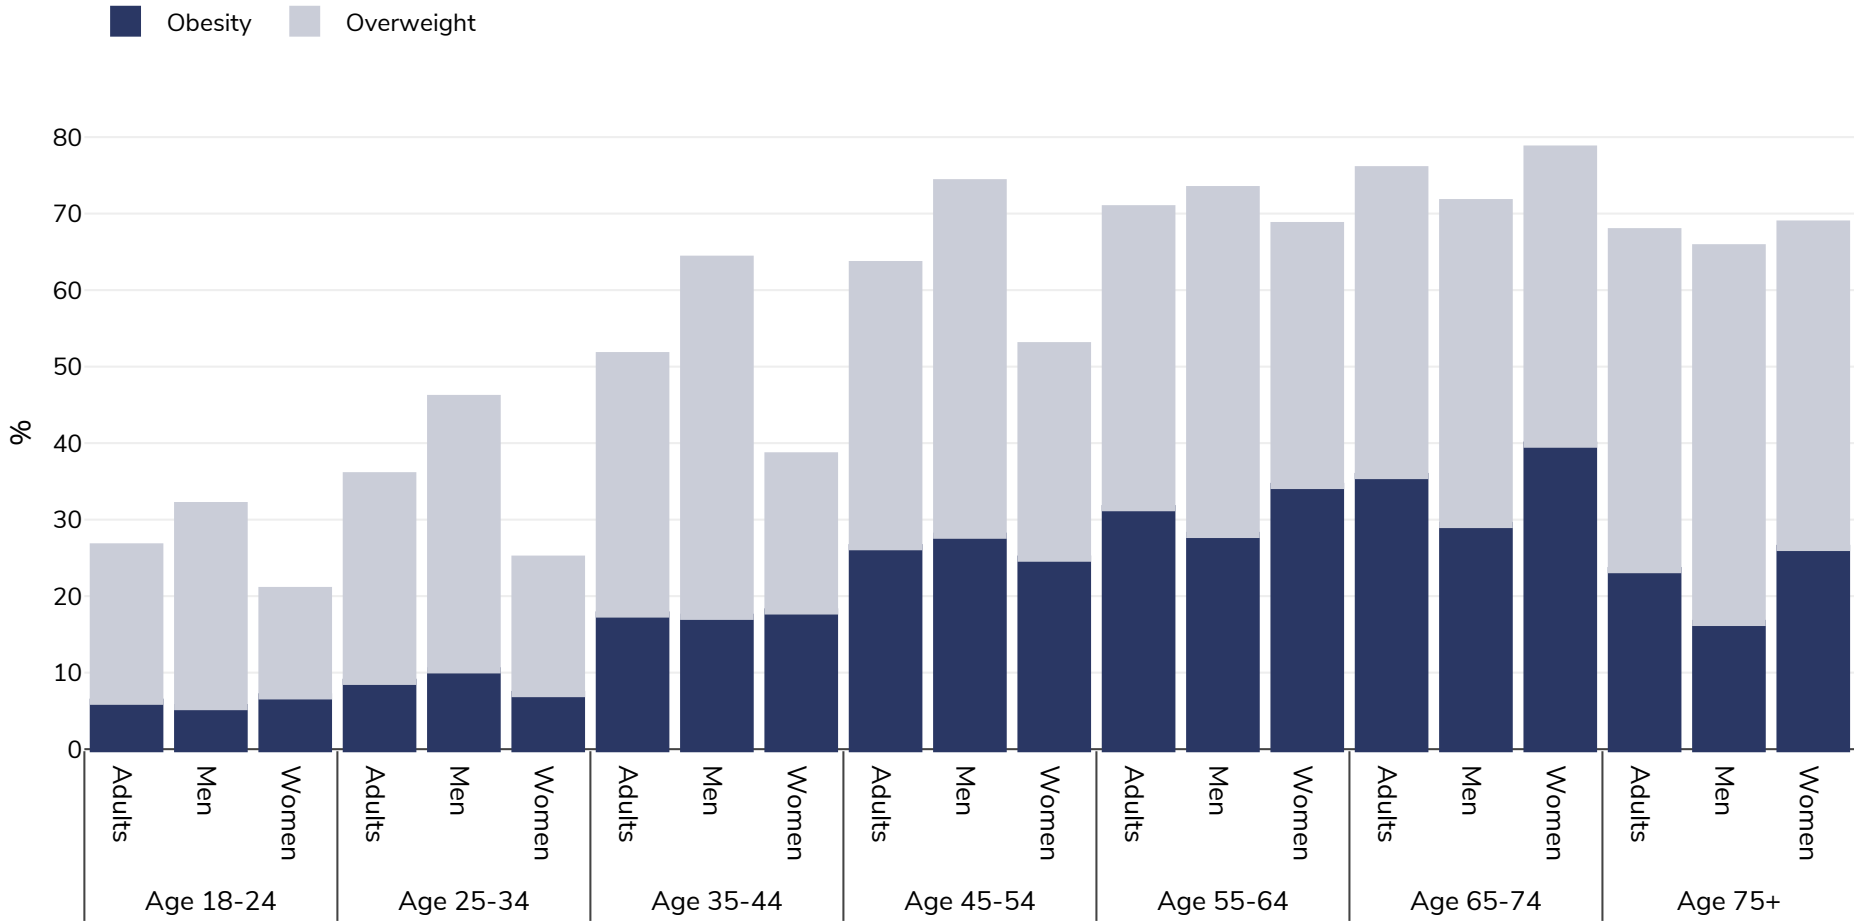

Estonia: Overweight/obesity by age

Adults, 2019

Survey type: Self-reported

Area covered: National

References: Eurostat 2019. Available at https://appsso.eurostat.ec.europa.eu/nui/show.do?dataset=hlth_ehis_bm1i&lang=en (last accessed 09.08.21).

Unless otherwise noted, overweight refers to a BMI between 25kg and 29.9kg/m², obesity refers to a BMI greater than 30kg/m².