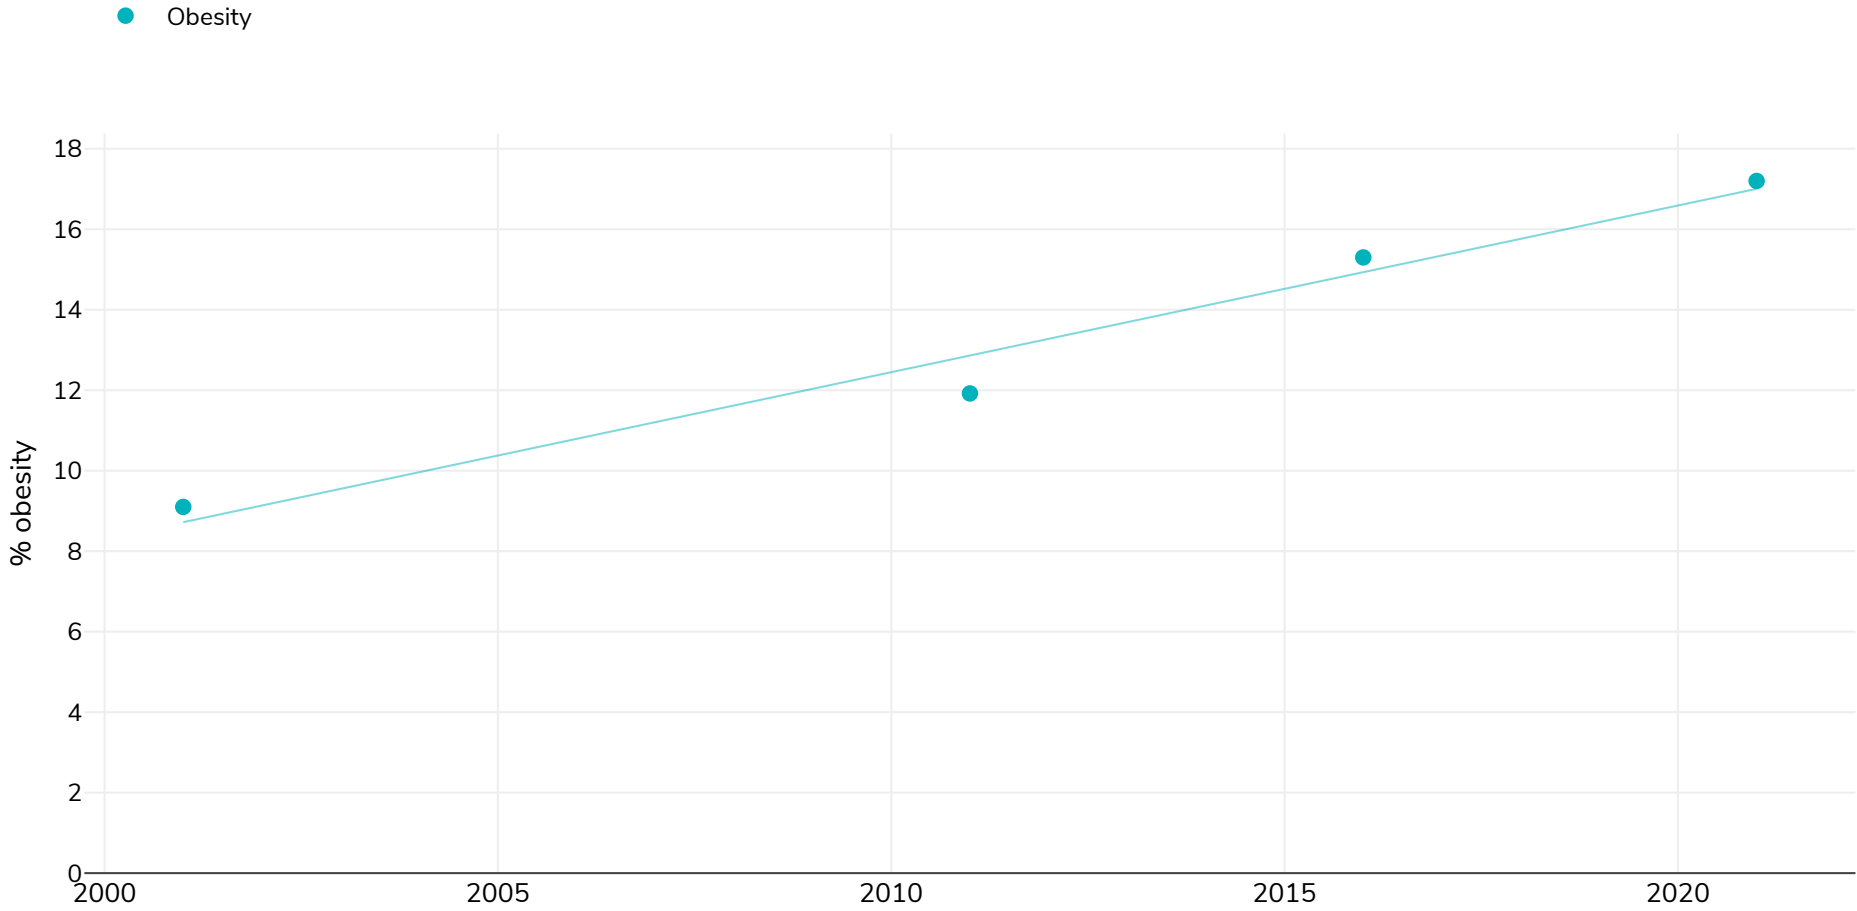

# Iran: % Adults living with obesity, 2001-2021

Men

Survey type: Measured

References: For full details of references visit <https://data.worldobesity.org/>

*Different methodologies may have been used to collect this data and so data from different surveys may not be strictly comparable. Please check with original data sources for methodologies used.*