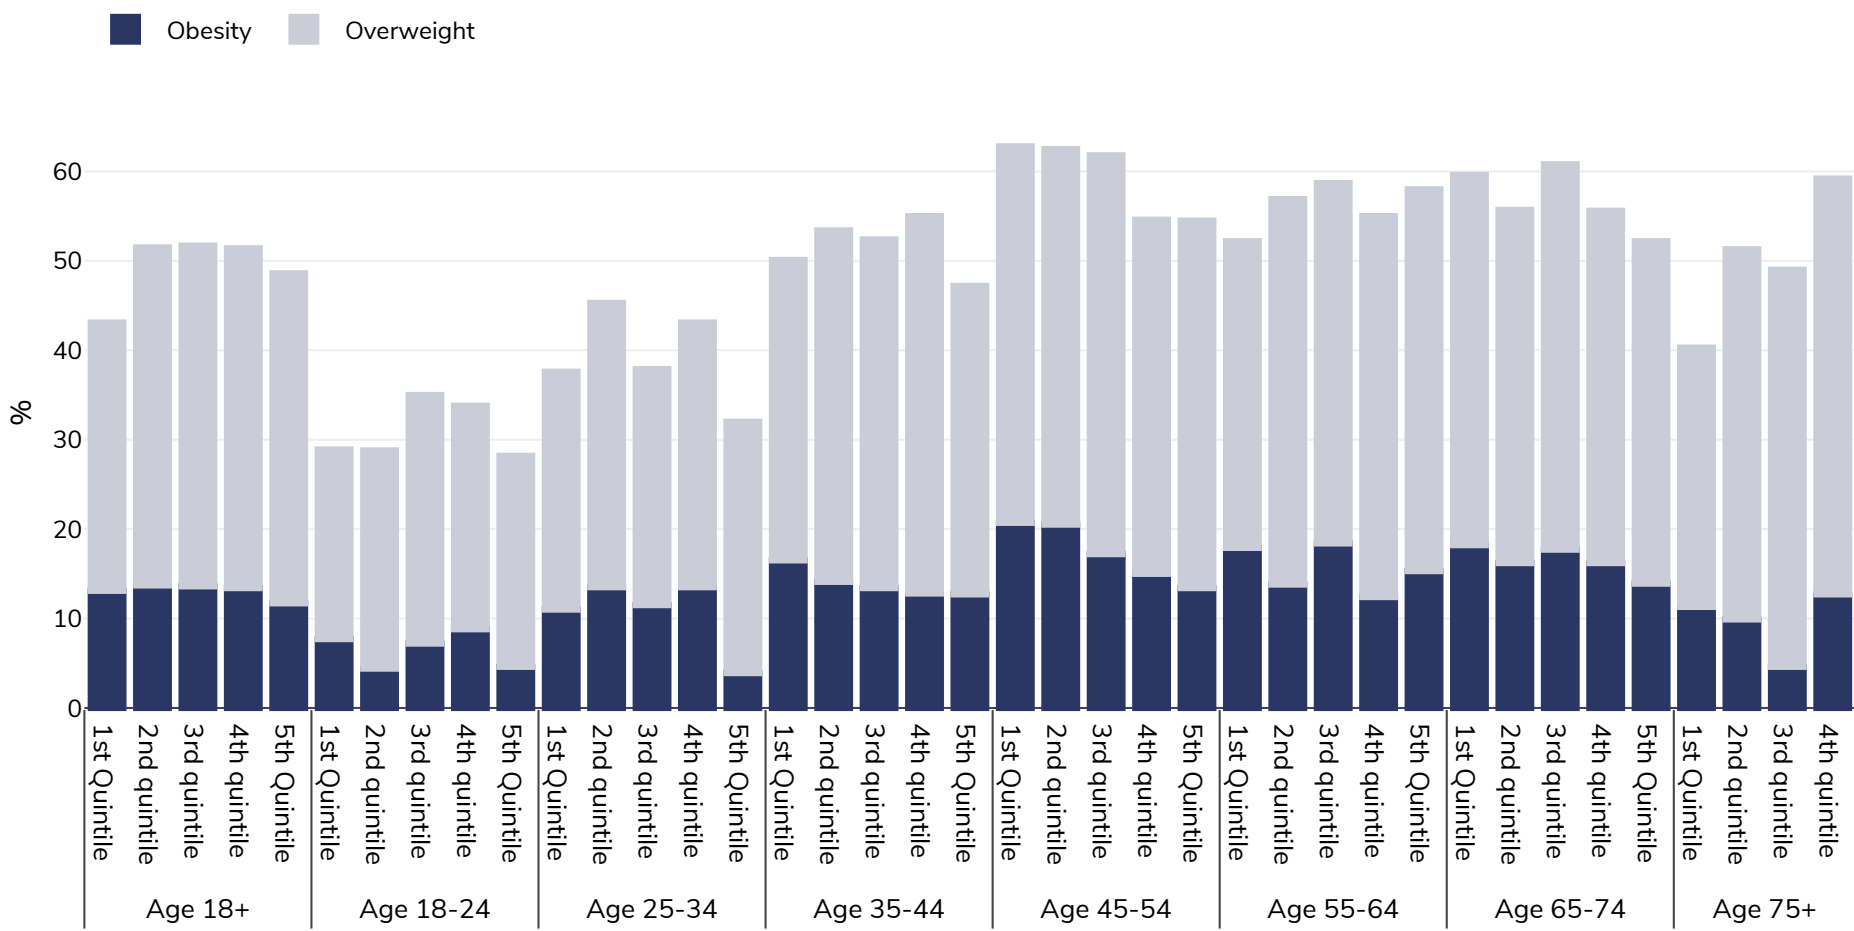

Norway: Overweight/obesity by age and socio-economic group

Adults, 2014

Survey type: Self-reported

Area covered: National

References: 2014 Eurostat - Socio economic - http://appsso.eurostat.ec.europa.eu/nui/show.do?dataset=hlth_ehis_bm1i&lang=en (last accessed 25.08.20)

Unless otherwise noted, overweight refers to a BMI between 25kg and 29.9kg/m², obesity refers to a BMI greater than 30kg/m².