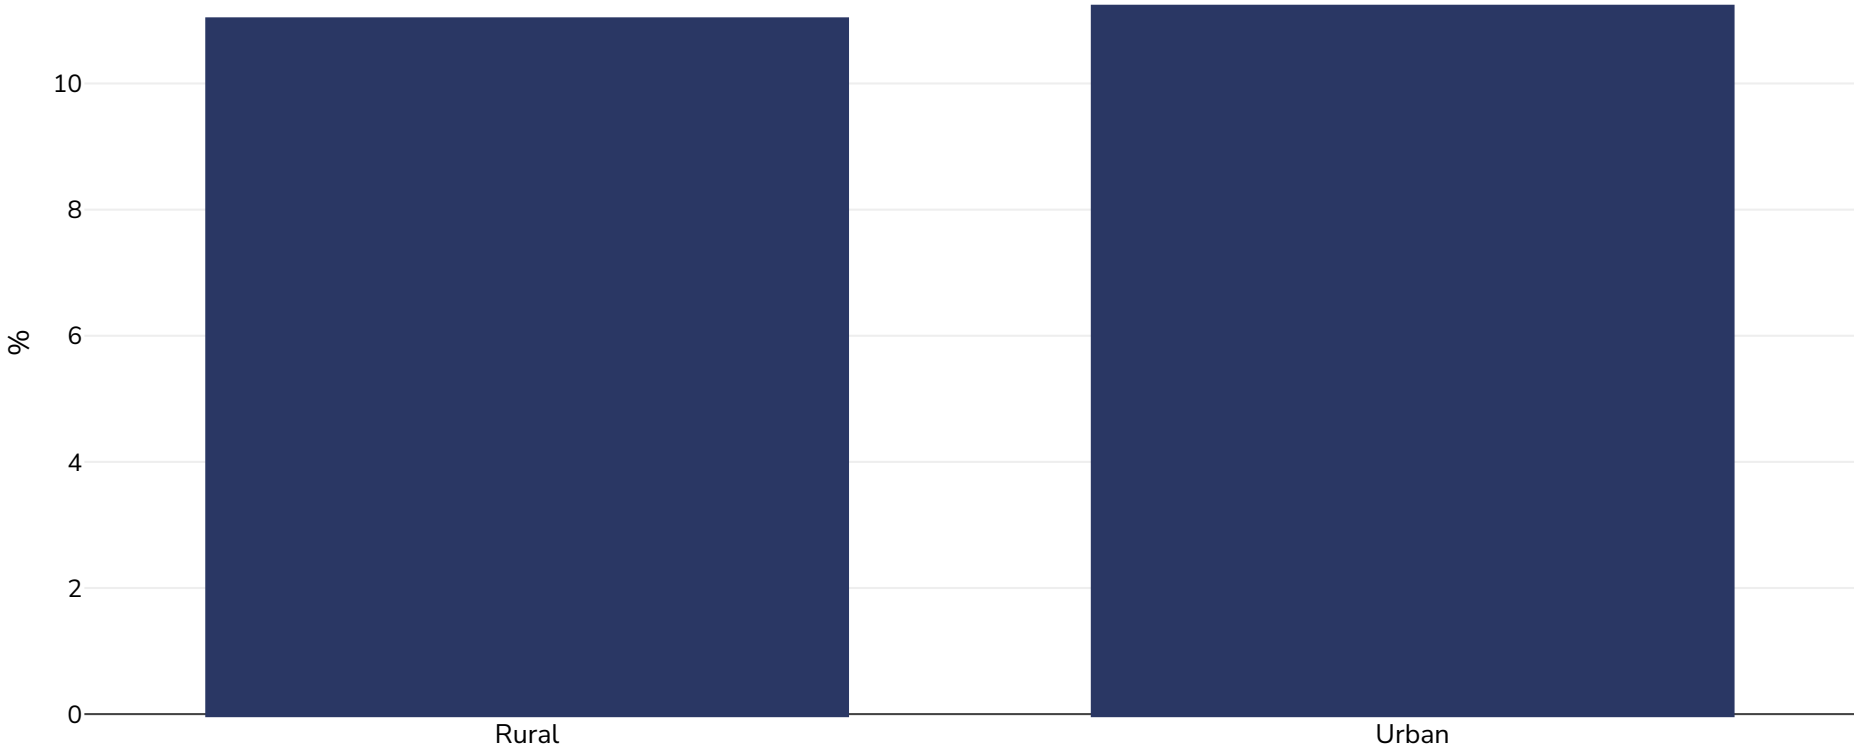

Panama: Overweight/obesity by region

Infants, 2003

Overweight or obesity

Sample size: 300046

References: LSMS: Segunda encuesta de niveles de vida - 2003. Panama City, Republica de Panama, 2006.

Notes: UNICEF/WHO/World Bank Joint Child Malnutrition Estimates Expanded Database: Overweight (Survey Estimates), May 2023, New York. For more information about the methodology, please consult <https://data.unicef.org/resources/jme-2023-country-consultations/>

Definitions: =>+SD