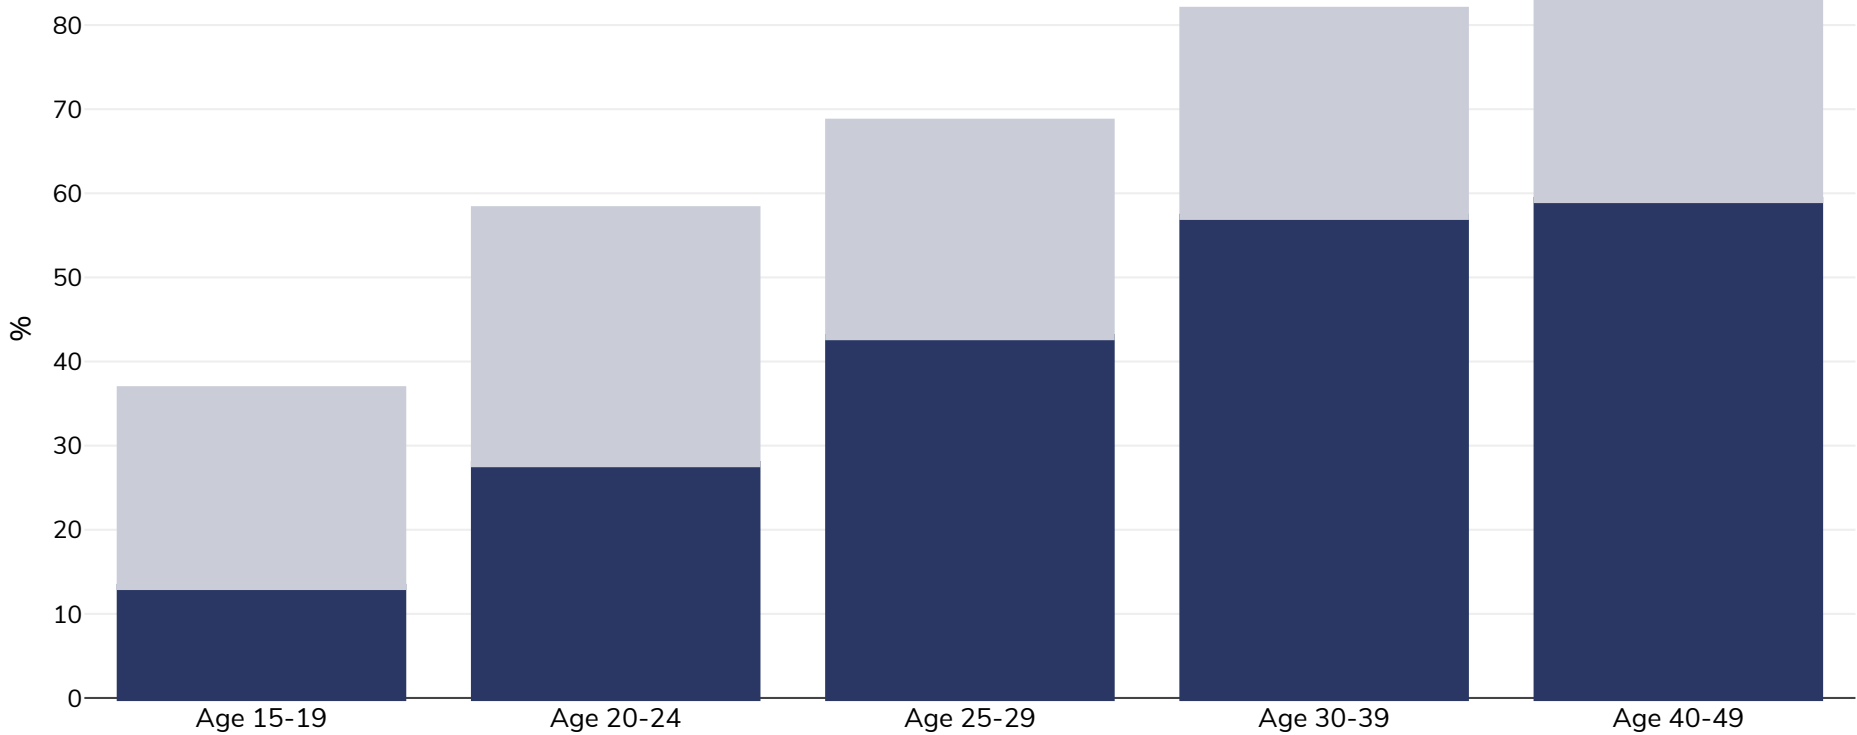

Fiji: Overweight/obesity by age

Women, 2021

■ Obesity ■ Overweight

Survey type:	Measured
Sample size:	4798
Area covered:	National

References: Fiji Bureau of Statistics. 2022. Fiji Multiple Indicator Cluster Survey 2021, Survey Findings Report. Suva, Fiji: Fiji Bureau of Statistics.
Unless otherwise noted, overweight refers to a BMI between 25kg and 29.9kg/m², obesity refers to a BMI greater than 30kg/m².