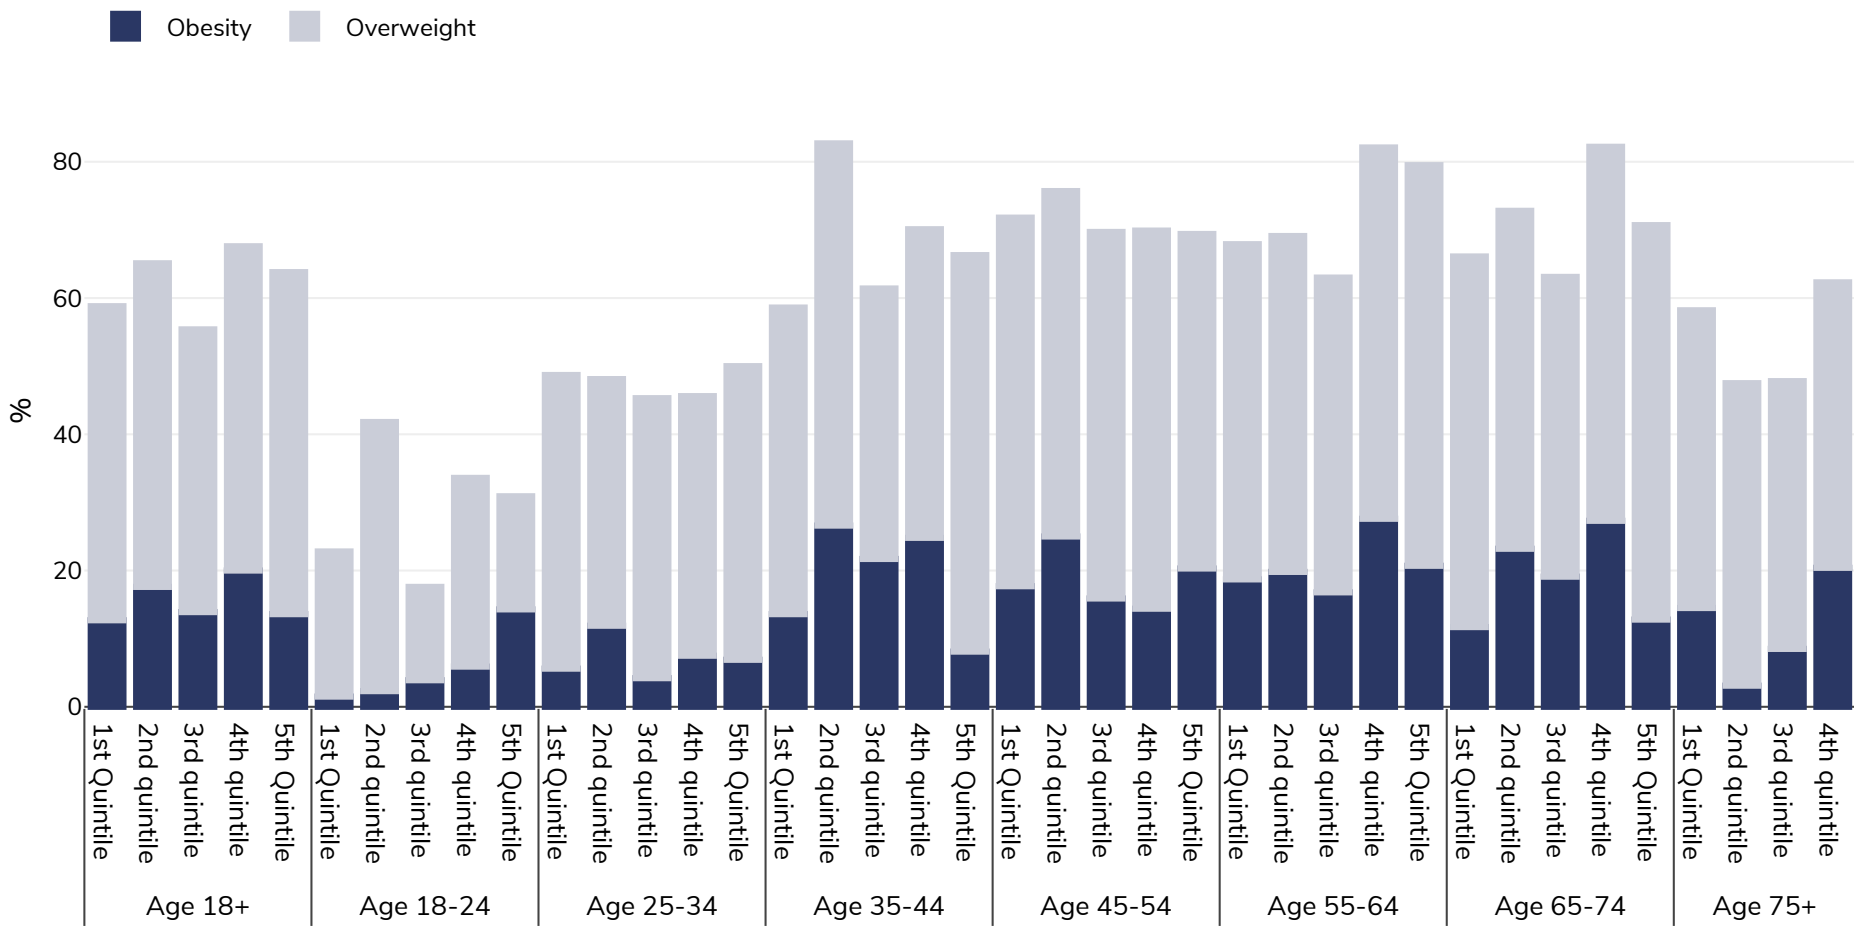

Bulgaria: Overweight/obesity by age and socio-economic group

Men, 2014

Survey type: Self-reported

Area covered: National

References: Eurostat Database http://appsso.eurostat.ec.europa.eu/nui/show.do?dataset=hlth_ehis_bm1i&lang=en (last accessed 25.08.20)

Unless otherwise noted, overweight refers to a BMI between 25kg and 29.9kg/m², obesity refers to a BMI greater than 30kg/m².