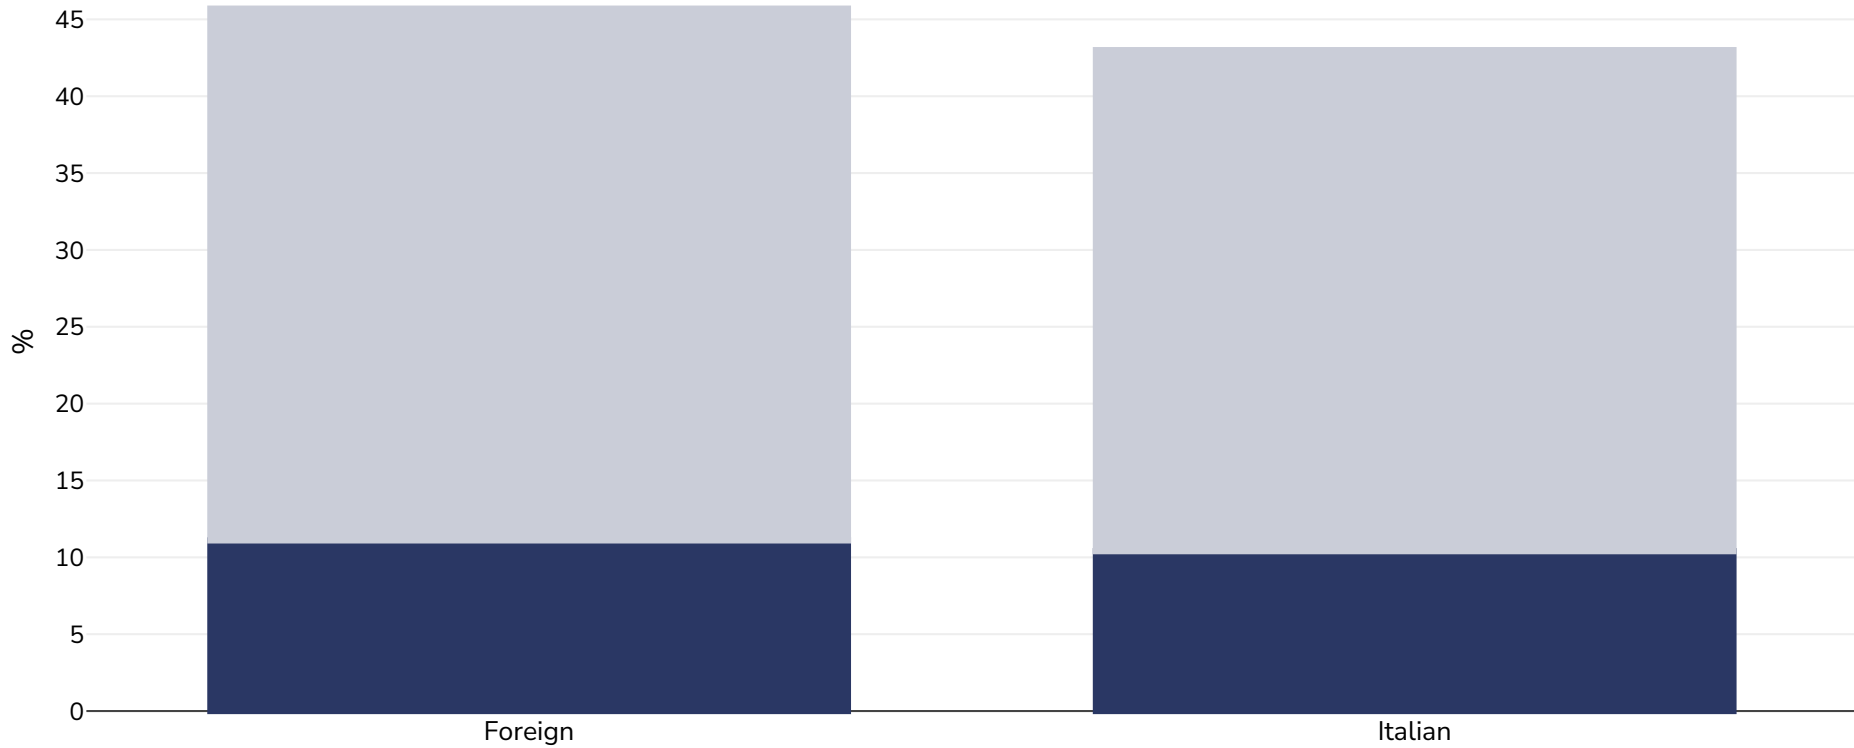

# Italy: Overweight/obesity by ethnicity

Adults, 2022-2023

■ Obesity ■ Overweight

Survey type:	Self-reported
Age:	18-69
Sample size:	63555
Area covered:	National
References:	PASSI 2022-2023 <a href="https://www.epicentro.iss.it/passi/dati/sovrappeso">https://www.epicentro.iss.it/passi/dati/sovrappeso</a> (Accessed 05.07.24)

Unless otherwise noted, overweight refers to a BMI between 25kg and 29.9kg/m<sup>2</sup>, obesity refers to a BMI greater than 30kg/m<sup>2</sup>.