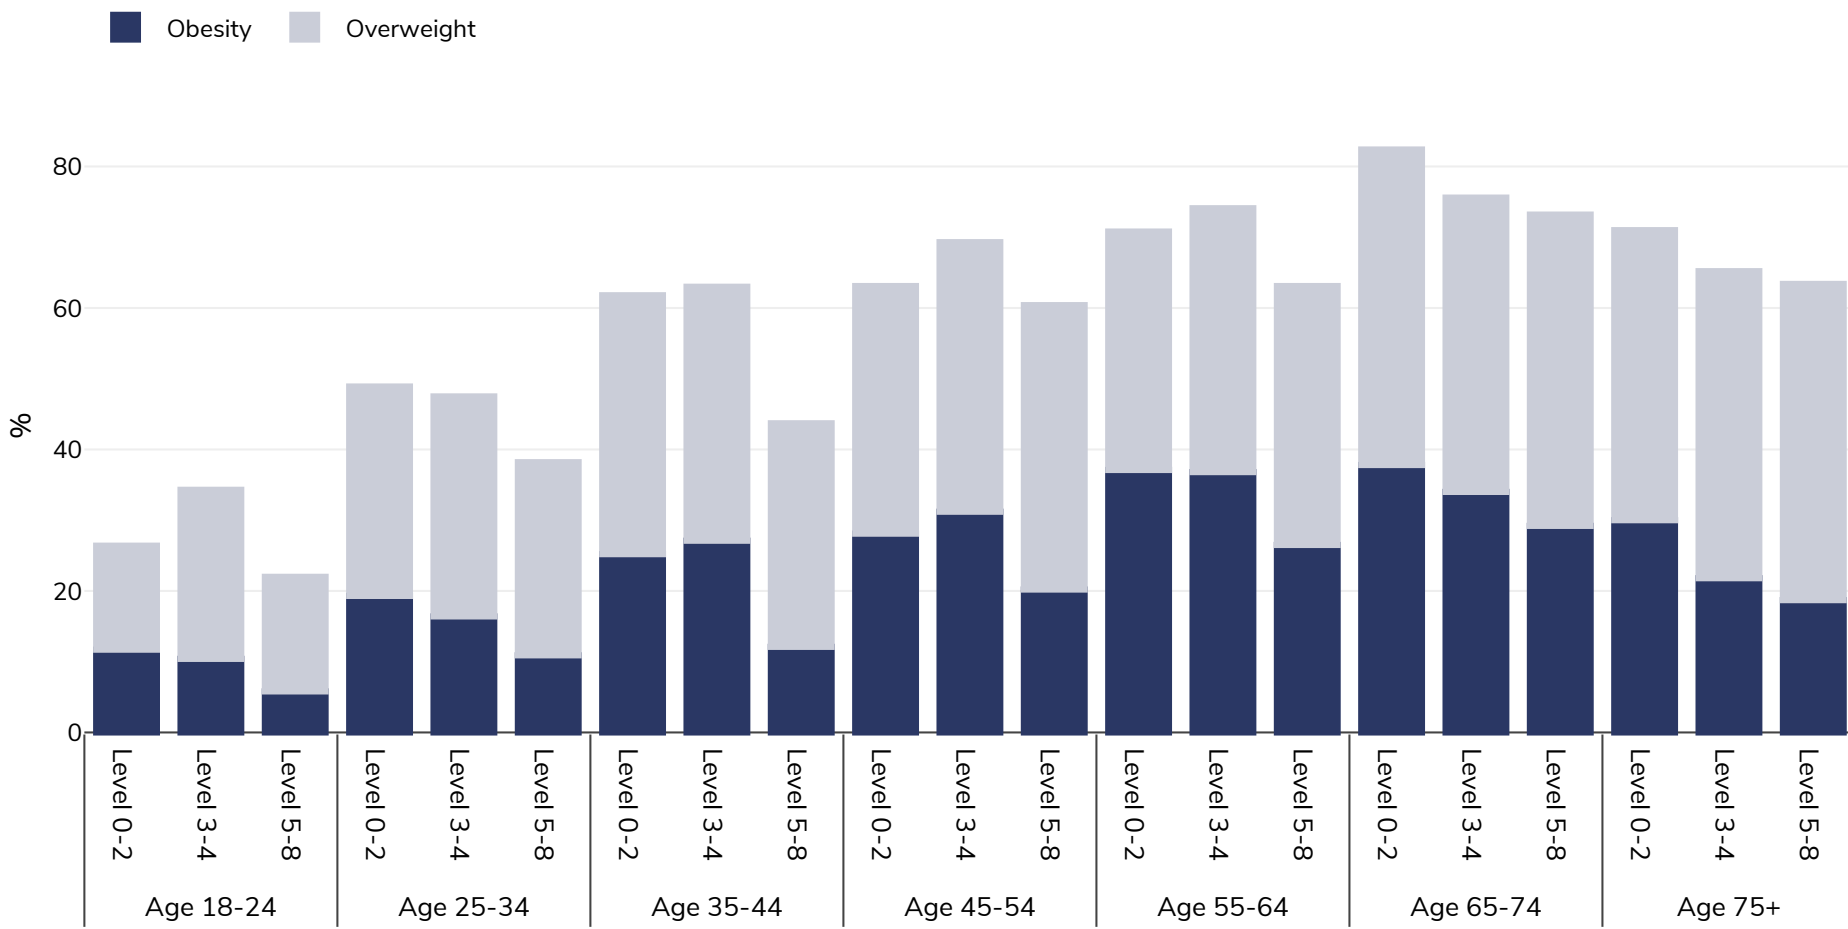

# Hungary: Overweight/obesity by age and education

Adults, 2019

Survey type: Self-reported

References: Eurostat

Unless otherwise noted, overweight refers to a BMI between 25kg and 29.9kg/m<sup>2</sup>, obesity refers to a BMI greater than 30kg/m<sup>2</sup>.