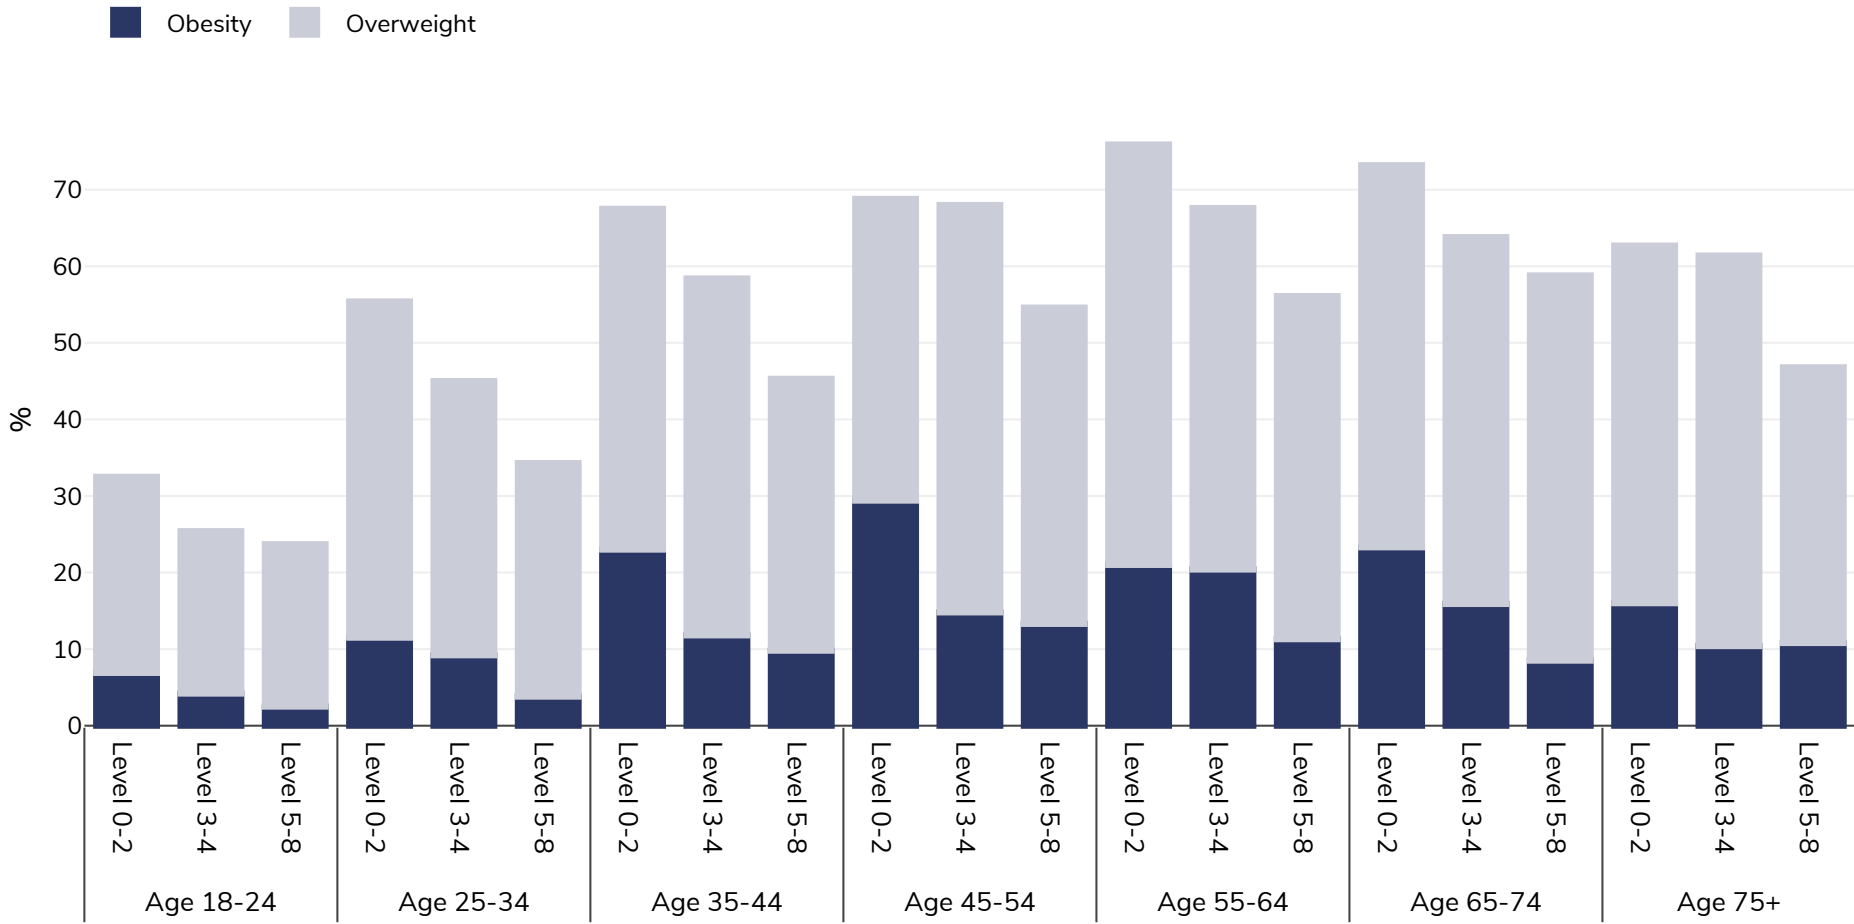

Netherlands: Overweight/obesity by age and education

Men, 2019

Survey type: Self-reported

Area covered: National

References: Eurostat 2019. Available at https://appsso.eurostat.ec.europa.eu/nui/show.do?dataset=hlth_ehis_bm1e&lang=en (last accessed 09.08.21).

Unless otherwise noted, overweight refers to a BMI between 25kg and 29.9kg/m², obesity refers to a BMI greater than 30kg/m².