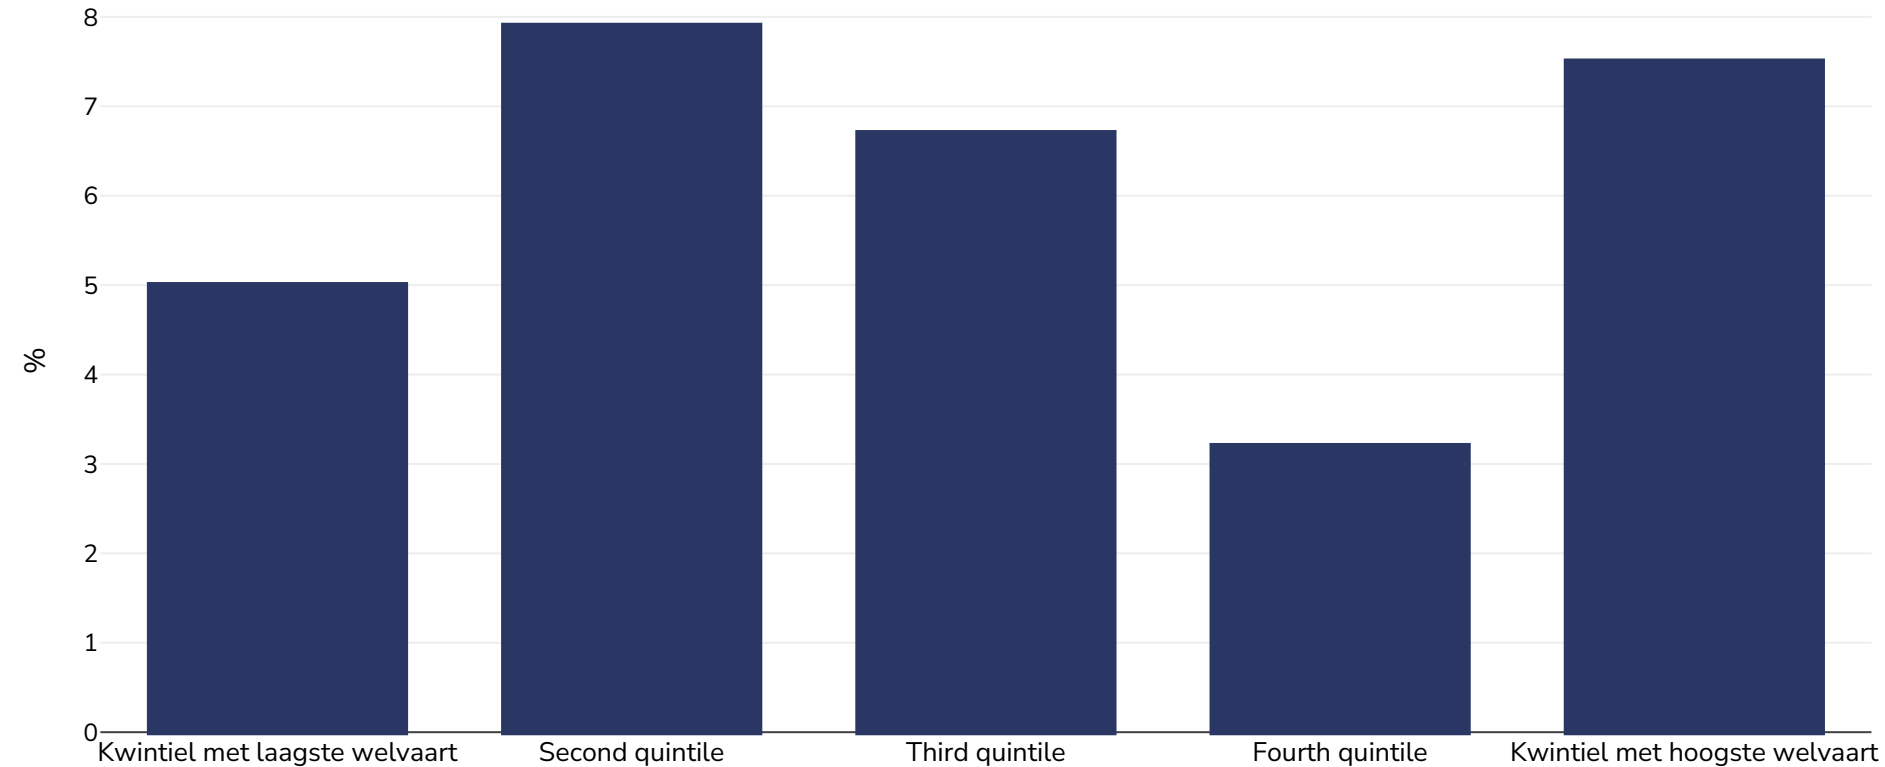

Tuvalu: Overweight/obesity by socio-economic group

Infants, 2007

Overgewicht of obesitas

Monstergrootte:

430

Referenties:

DHS-Style: Tuvalu demographic and health survey. DHS. Noumea, New Caledonia: TCSD, SPC and Macro International Inc, 2007