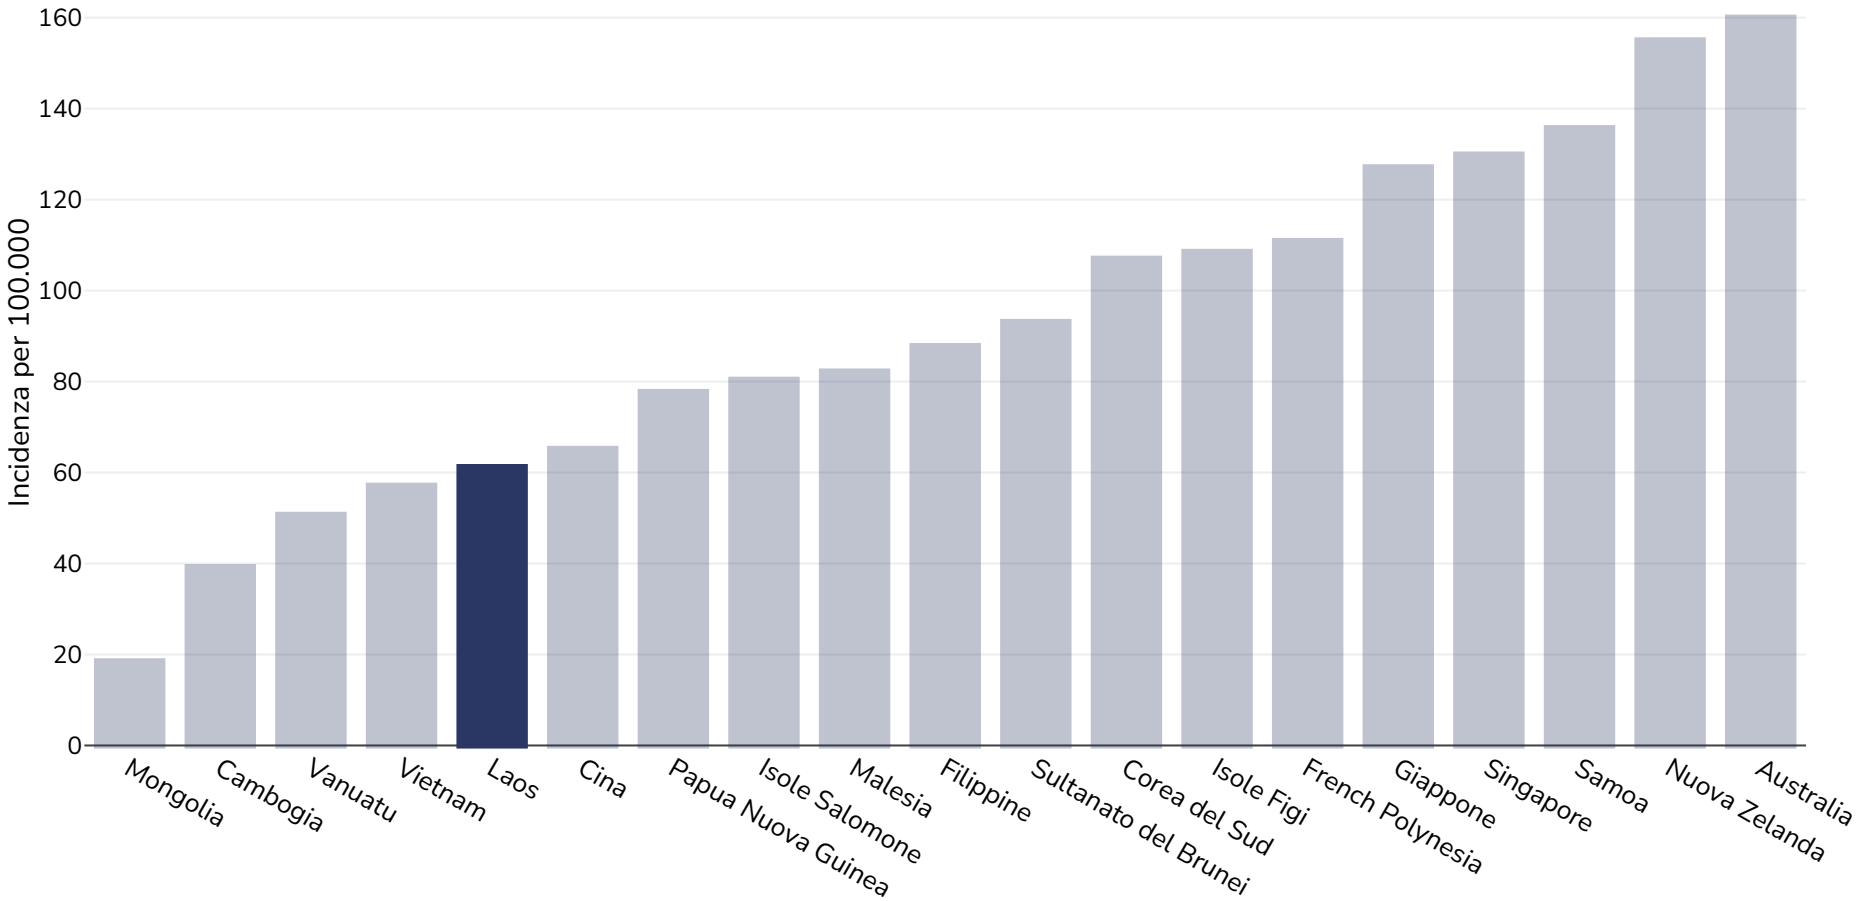

# Laos: Breast cancer

Donne, 2020

**Età:** 20+

**Area coperta:** Nazionale

**Riferimenti:** Ferlay J, Ervik M, Lam F, Colombet M, Mery L, Piñeros M, Znaor A, Soerjomataram I, Bray F (2020). Global Cancer Observatory: Cancer Today. Lyon, France: International Agency for Research on Cancer. Available from: <https://gco.iarc.fr/today>, accessed 10.01.2211

**Definizioni (disponibile solo in inglese):** Age-standardized incidence rates per 100 000