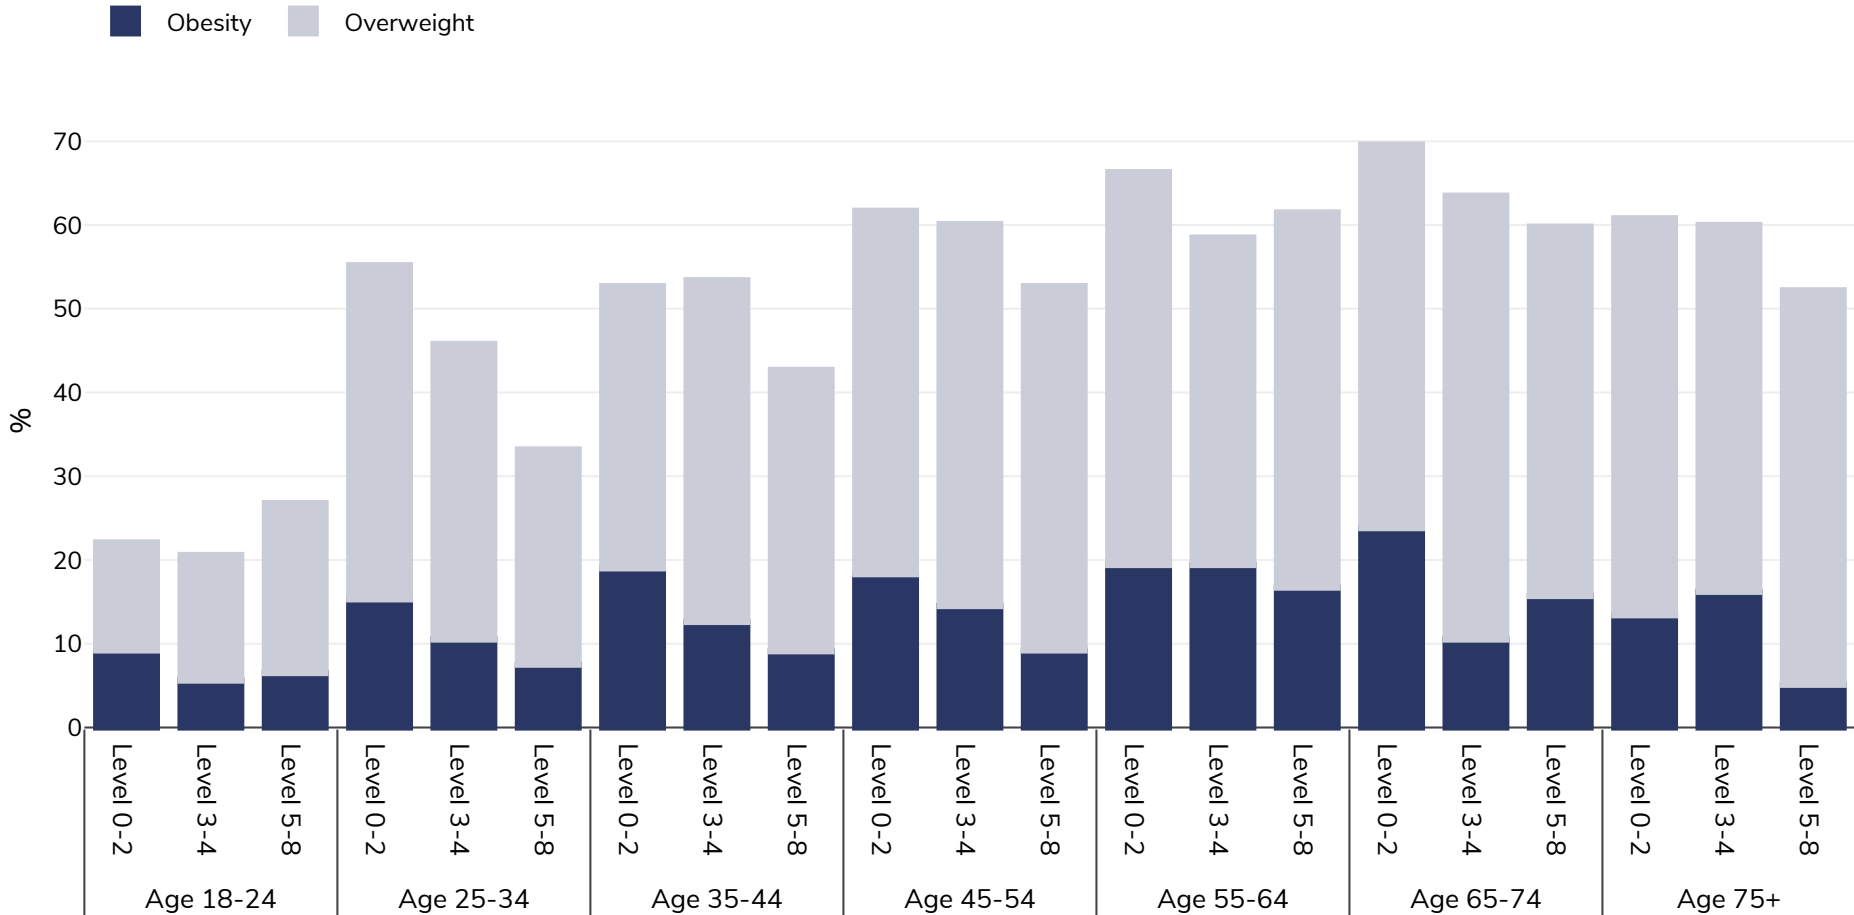

France: Overweight/obesity by age and education

Men, 2019

Survey type: Self-reported

References: Eurostat

Unless otherwise noted, overweight refers to a BMI between 25kg and 29.9kg/m², obesity refers to a BMI greater than 30kg/m².