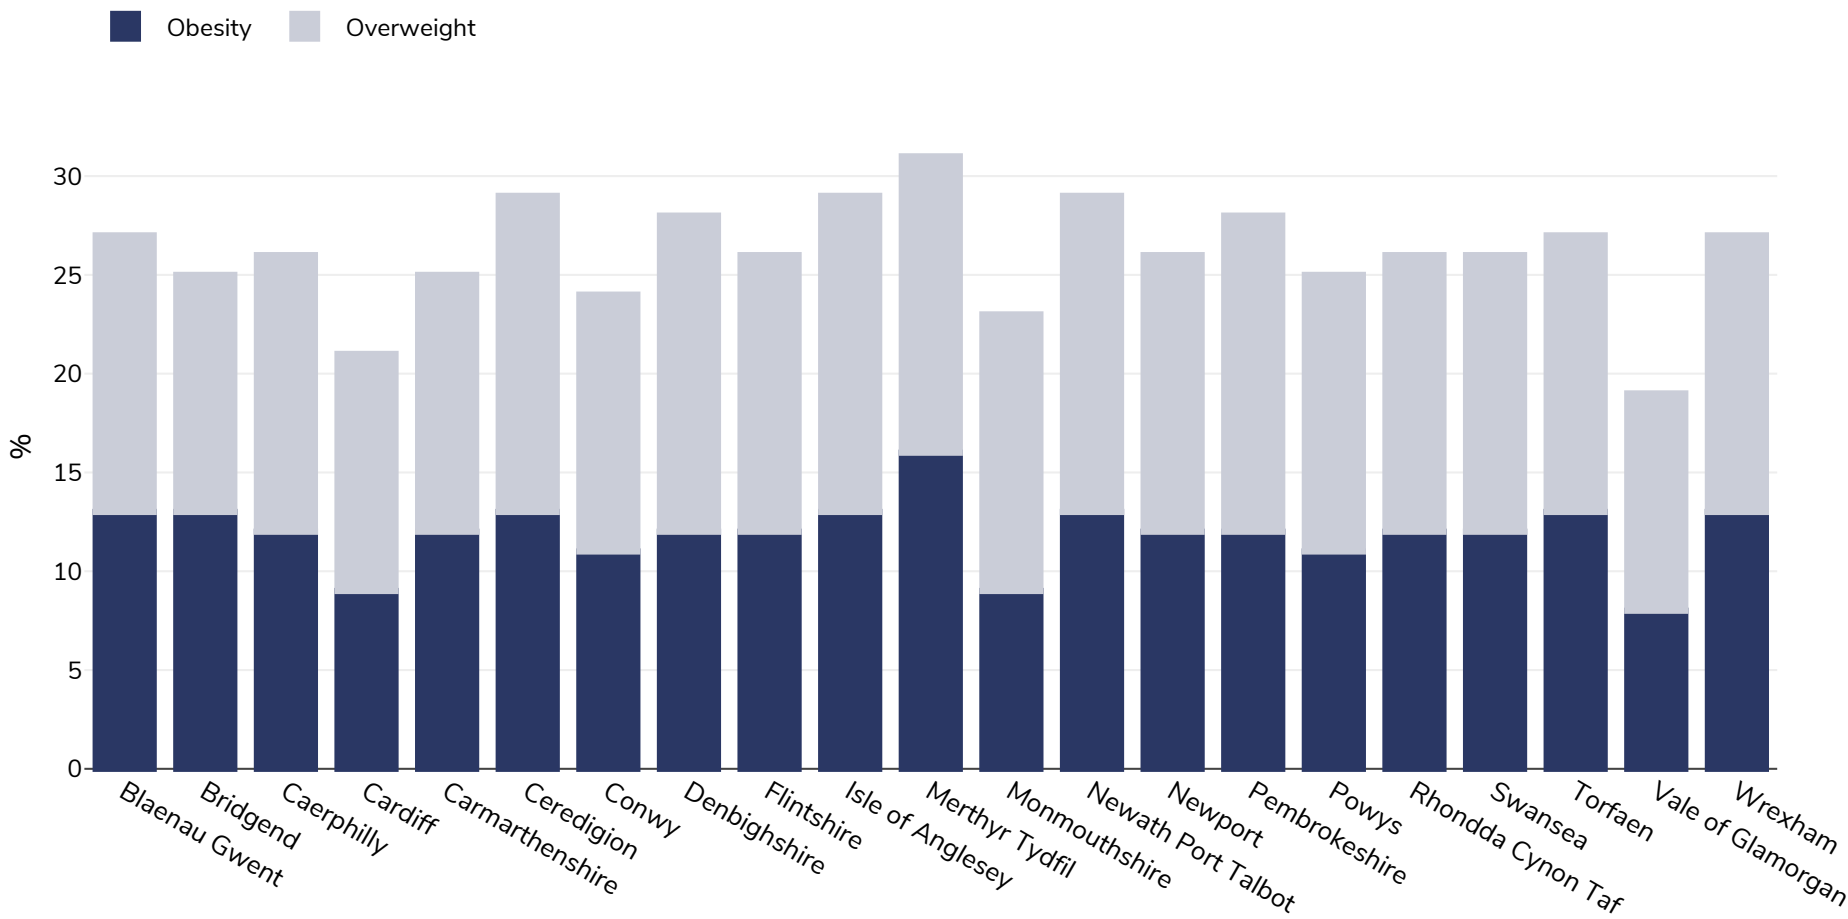

Wales: Overweight/obesity by region

Girls, 2013-2014

Survey type:	Measured
Age:	4-5
Sample size:	30669
Area covered:	National
References:	http://www2.nphs.wales.nhs.uk:8080/ChildMeasurementDocs.nsf/85c50756737f79ac80256f2700534ea3/692fe9649b4fc8be80257e49002a4bcb/\$FILE/ATTOSH7G.pdf (last accessed 9th June 2015)
Notes:	85th-95th centile for overweight, 95th centile for obesity
Cutoffs:	Other