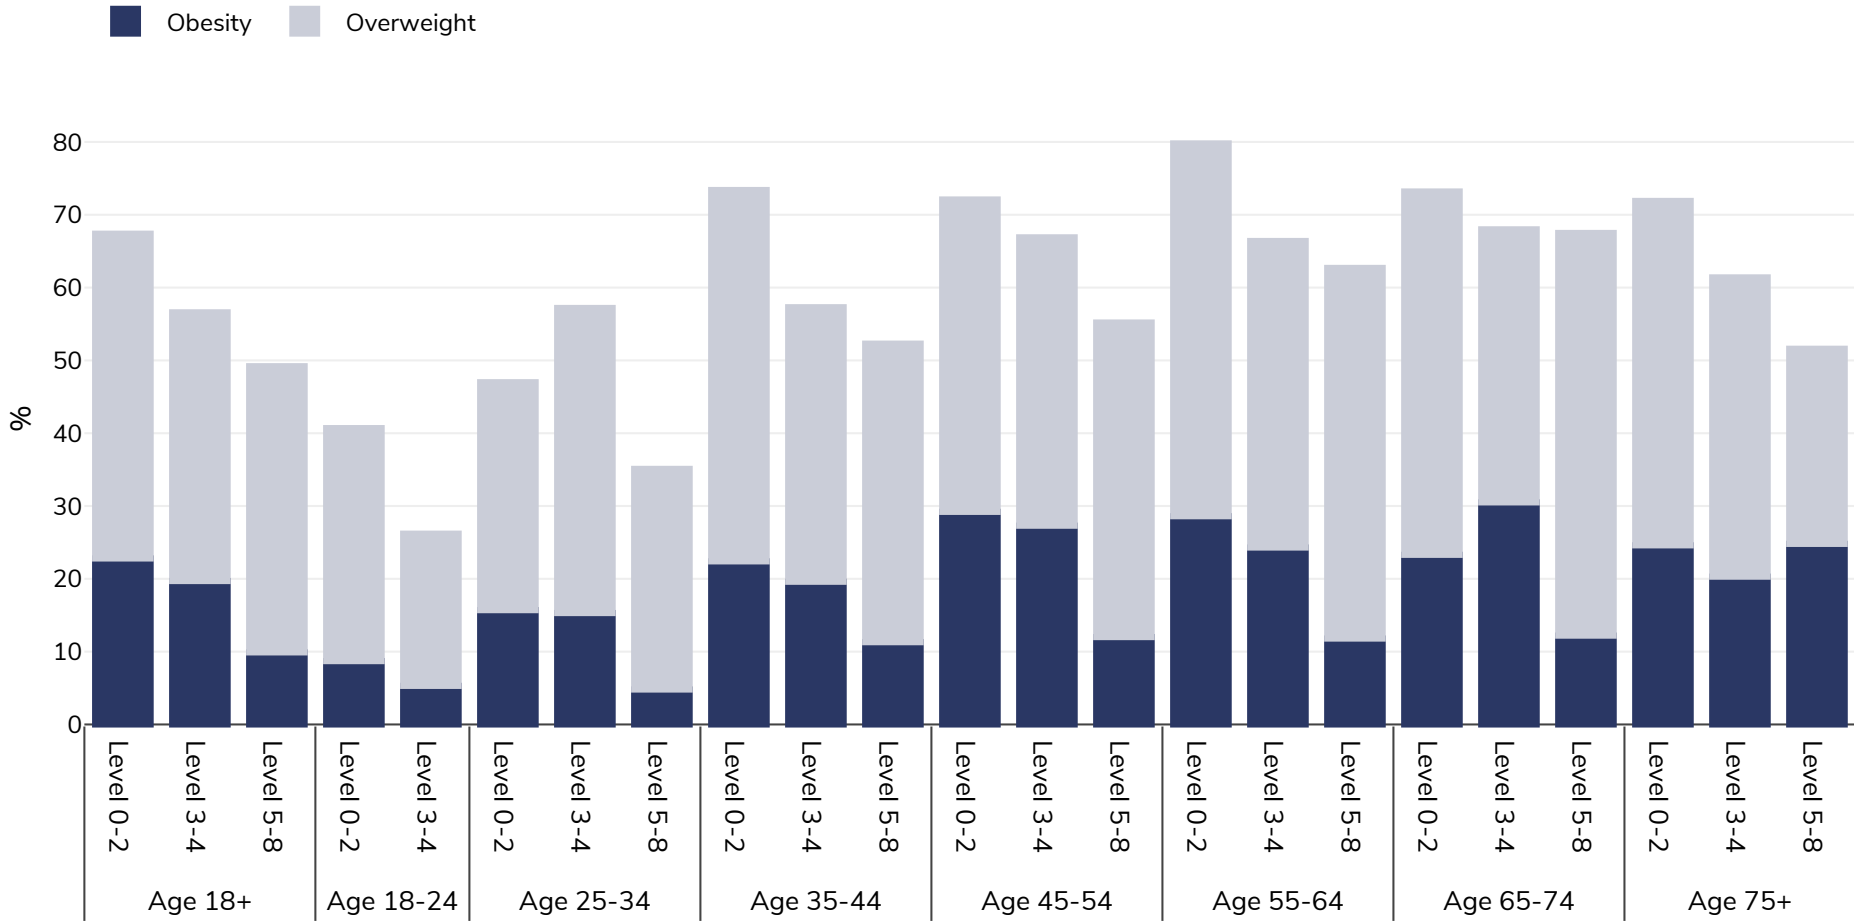

Luxembourg: Overweight/obesity by age and education

Men, 2014

Survey type: Self-reported

Area covered: National

References: 2014 Eurostat Database: http://appsso.eurostat.ec.europa.eu/nui/show.do?dataset=hlth_ehis_bm1e&lang=en (last accessed 25.08.20)

Unless otherwise noted, overweight refers to a BMI between 25kg and 29.9kg/m², obesity refers to a BMI greater than 30kg/m².