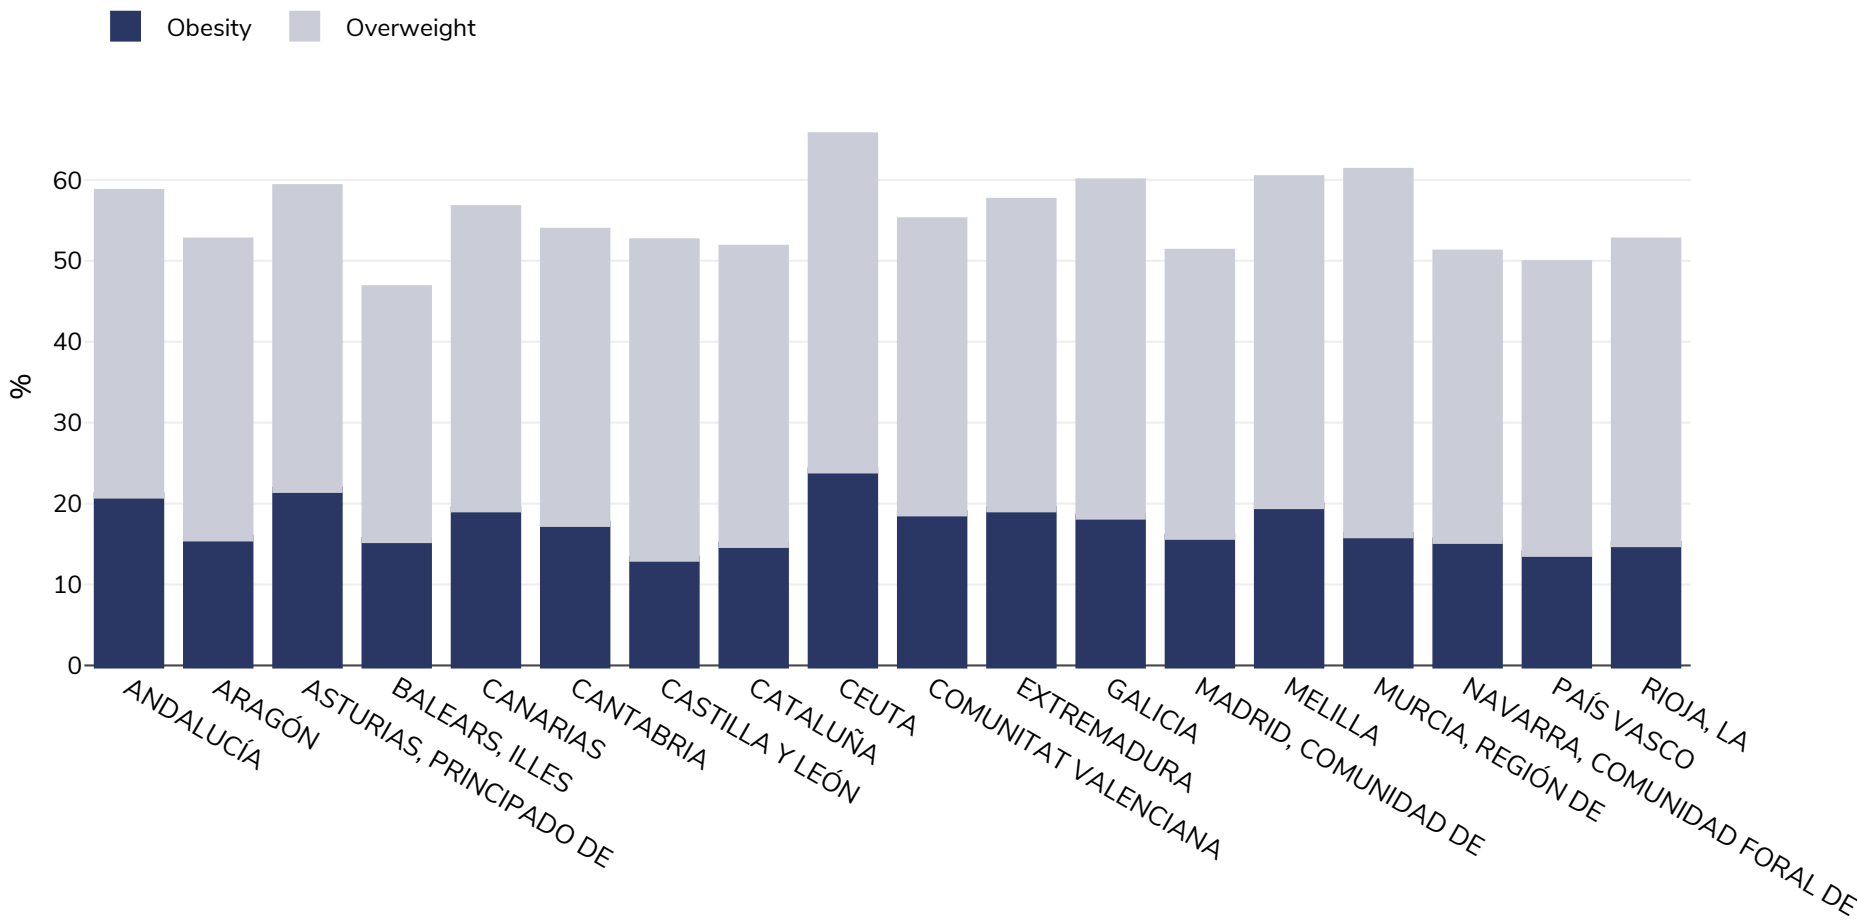

# Spain: Overweight/obesity by region

Adults, 2017

|               |   |
|---------------|---|
| Survey type:  | Self-reported   |
| Age:          | 18+   |
| Sample size:  | 23089   |
| Area covered: | National  |
| References:   | ENES 2017 available at <a href="https://www.mscbs.gob.es/estadEstudios/estadisticas/encuestaNacional/encuesta2017.htm">https://www.mscbs.gob.es/estadEstudios/estadisticas/encuestaNacional/encuesta2017.htm</a> (last accessed 03.03.21) |

Notes: Sample size for 15+ years only 18+ included

Unless otherwise noted, overweight refers to a BMI between 25kg and 29.9kg/m<sup>2</sup>, obesity refers to a BMI greater than 30kg/m<sup>2</sup>.