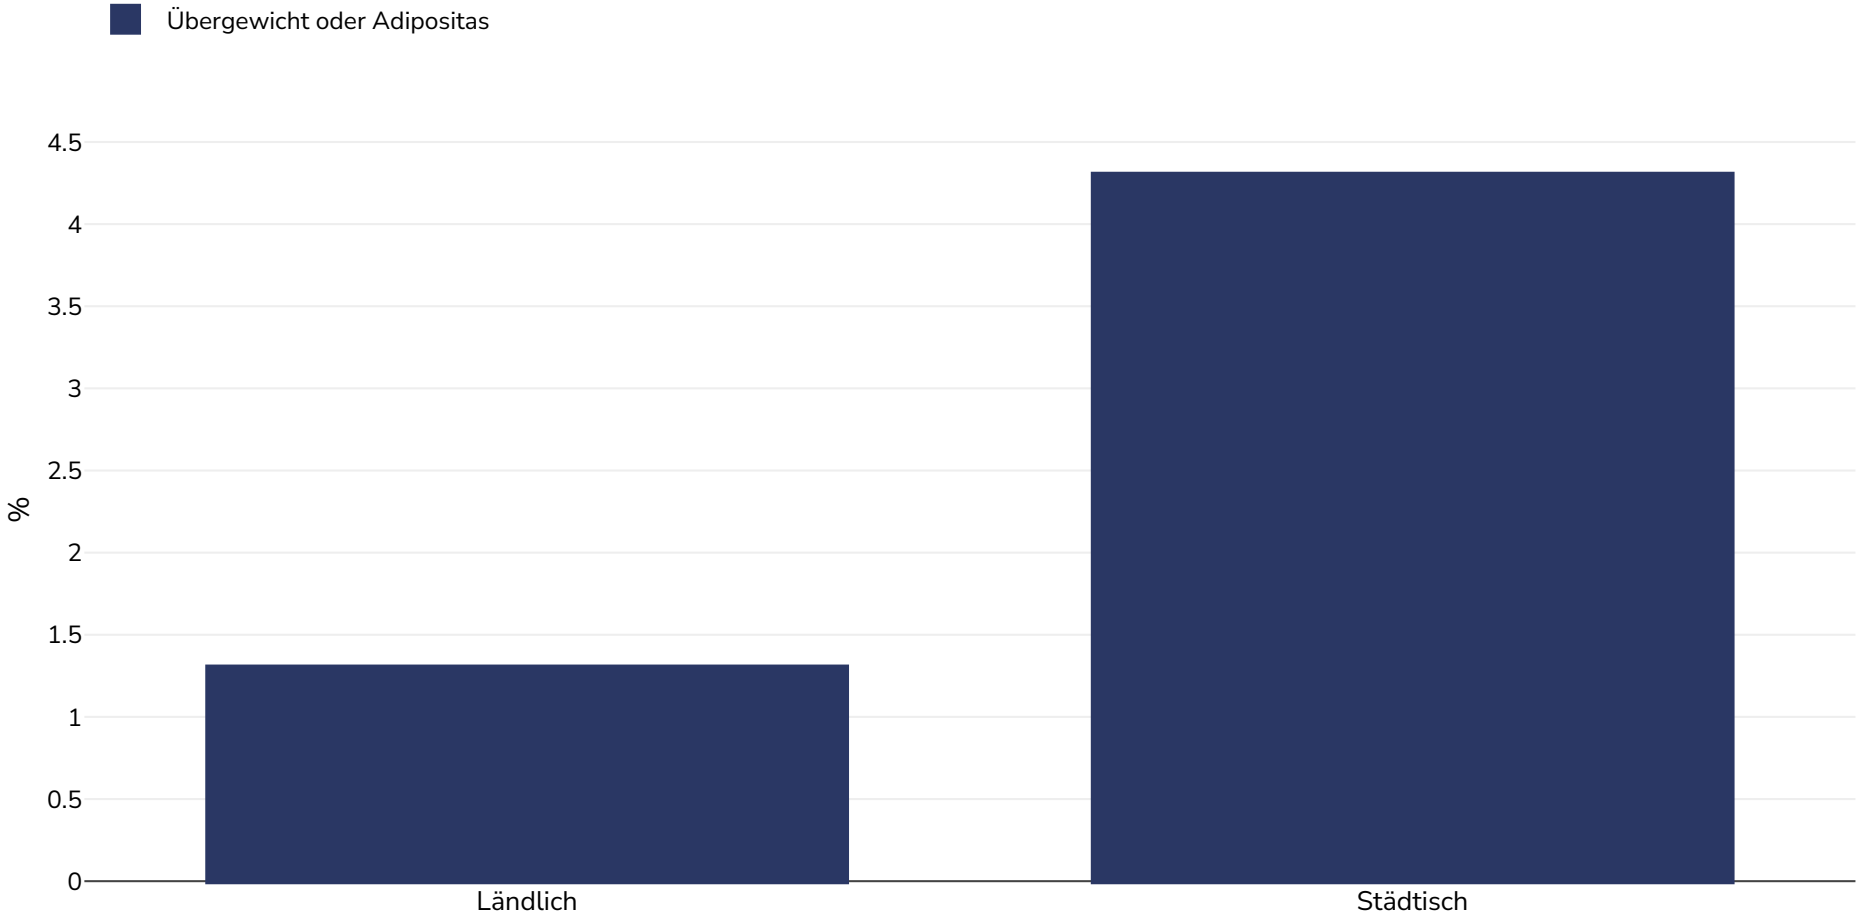

# Honduras: Overweight/obesity by region

Infants, 1996

Stichprobengröße: 1451

Referenzen: Other: National micronutrient survey Honduras 1996. Tegucigalpa, Republic of Honduras, 1997

Anmerkungen (nur in englischer Sprache verfügbar): UNICEF/WHO/World Bank Joint Child Malnutrition Estimates Expanded Database: Overweight (Survey Estimates), May 2023, New York. For more information about the methodology, please consult <https://data.unicef.org/resources/jme-2023-country-consultations/>

Definitionen (nur in englischer Sprache verfügbar): =>+SD