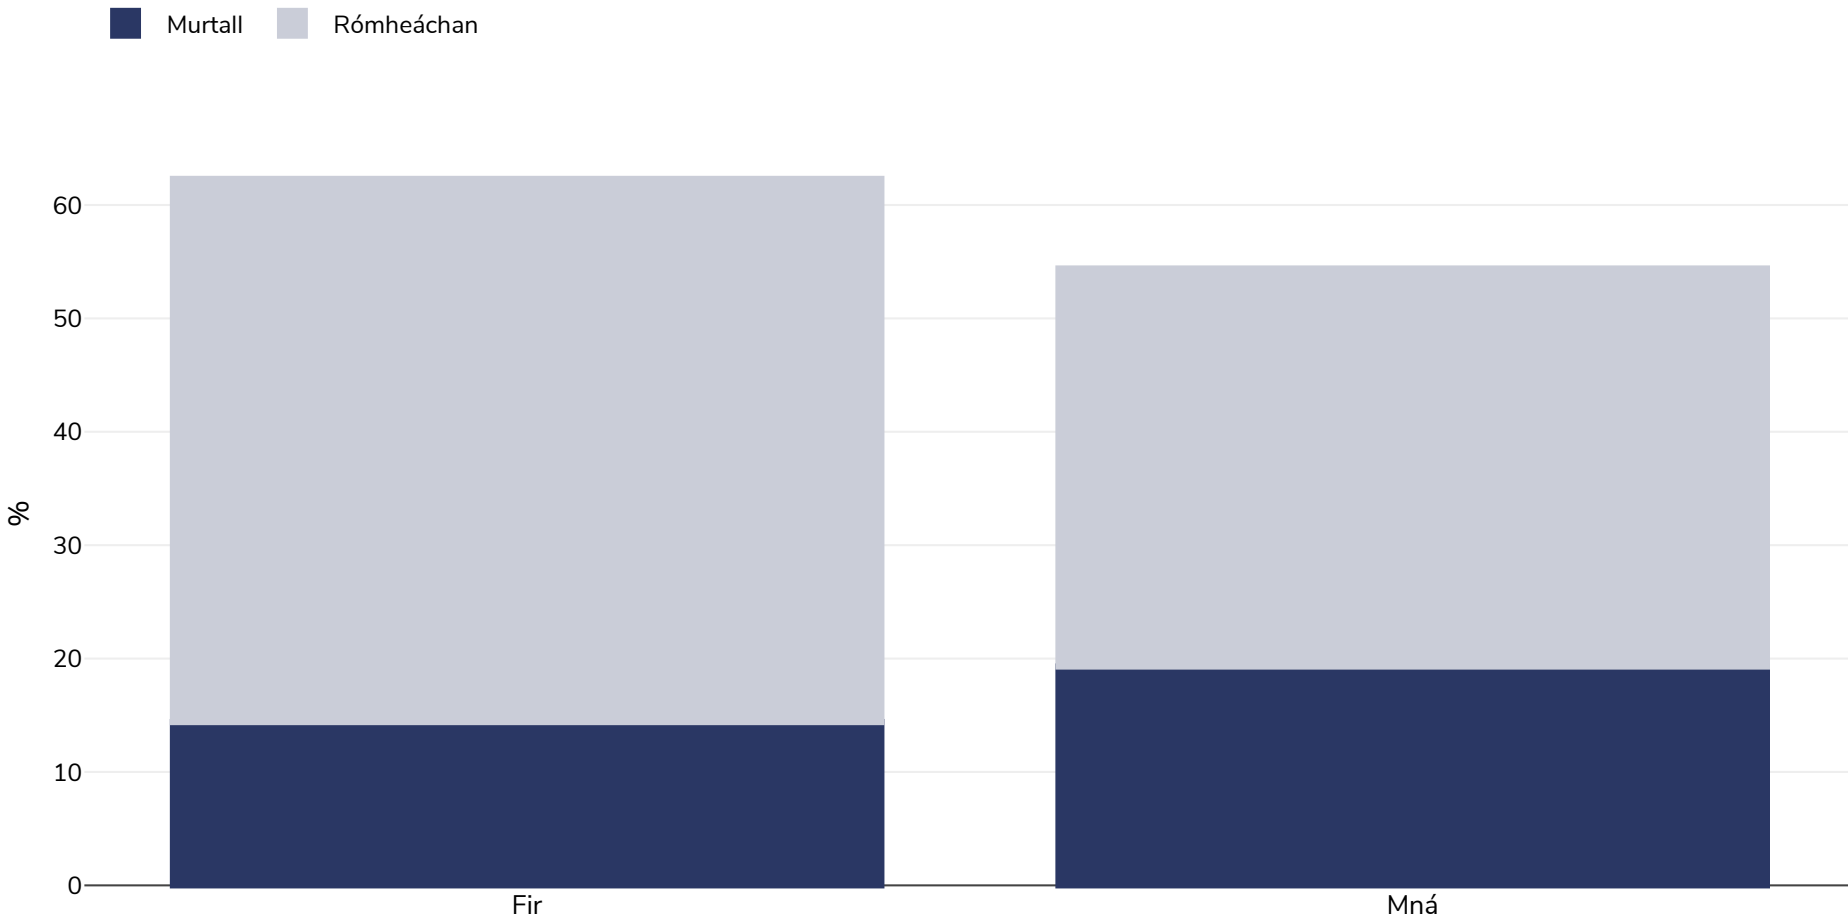

An Mhacadóin Thuaidh: Leitheadúlacht murtail

Daoine Fásta, 2001

Cineál an tsuirbhé: Tomhaiste

Aois: 20-65

Samplamhéid: 838

Tagairtí: Stikova E, Kolevska L. Presented at a WHO Workshop in October 2001. Data published in Development of Food and Nutrition Actions Plans in South East Europe. Report on a Second Workshop Sofia, 8-11 October 2001. Eur/01/5026015

Mura gcuirtear a mhalairt in iúl, is ionann rómheáchan agus ICM idir 25kg agus 29.9kg/m², is ionann murtall agus ICM níos mó ná 30kg/m².