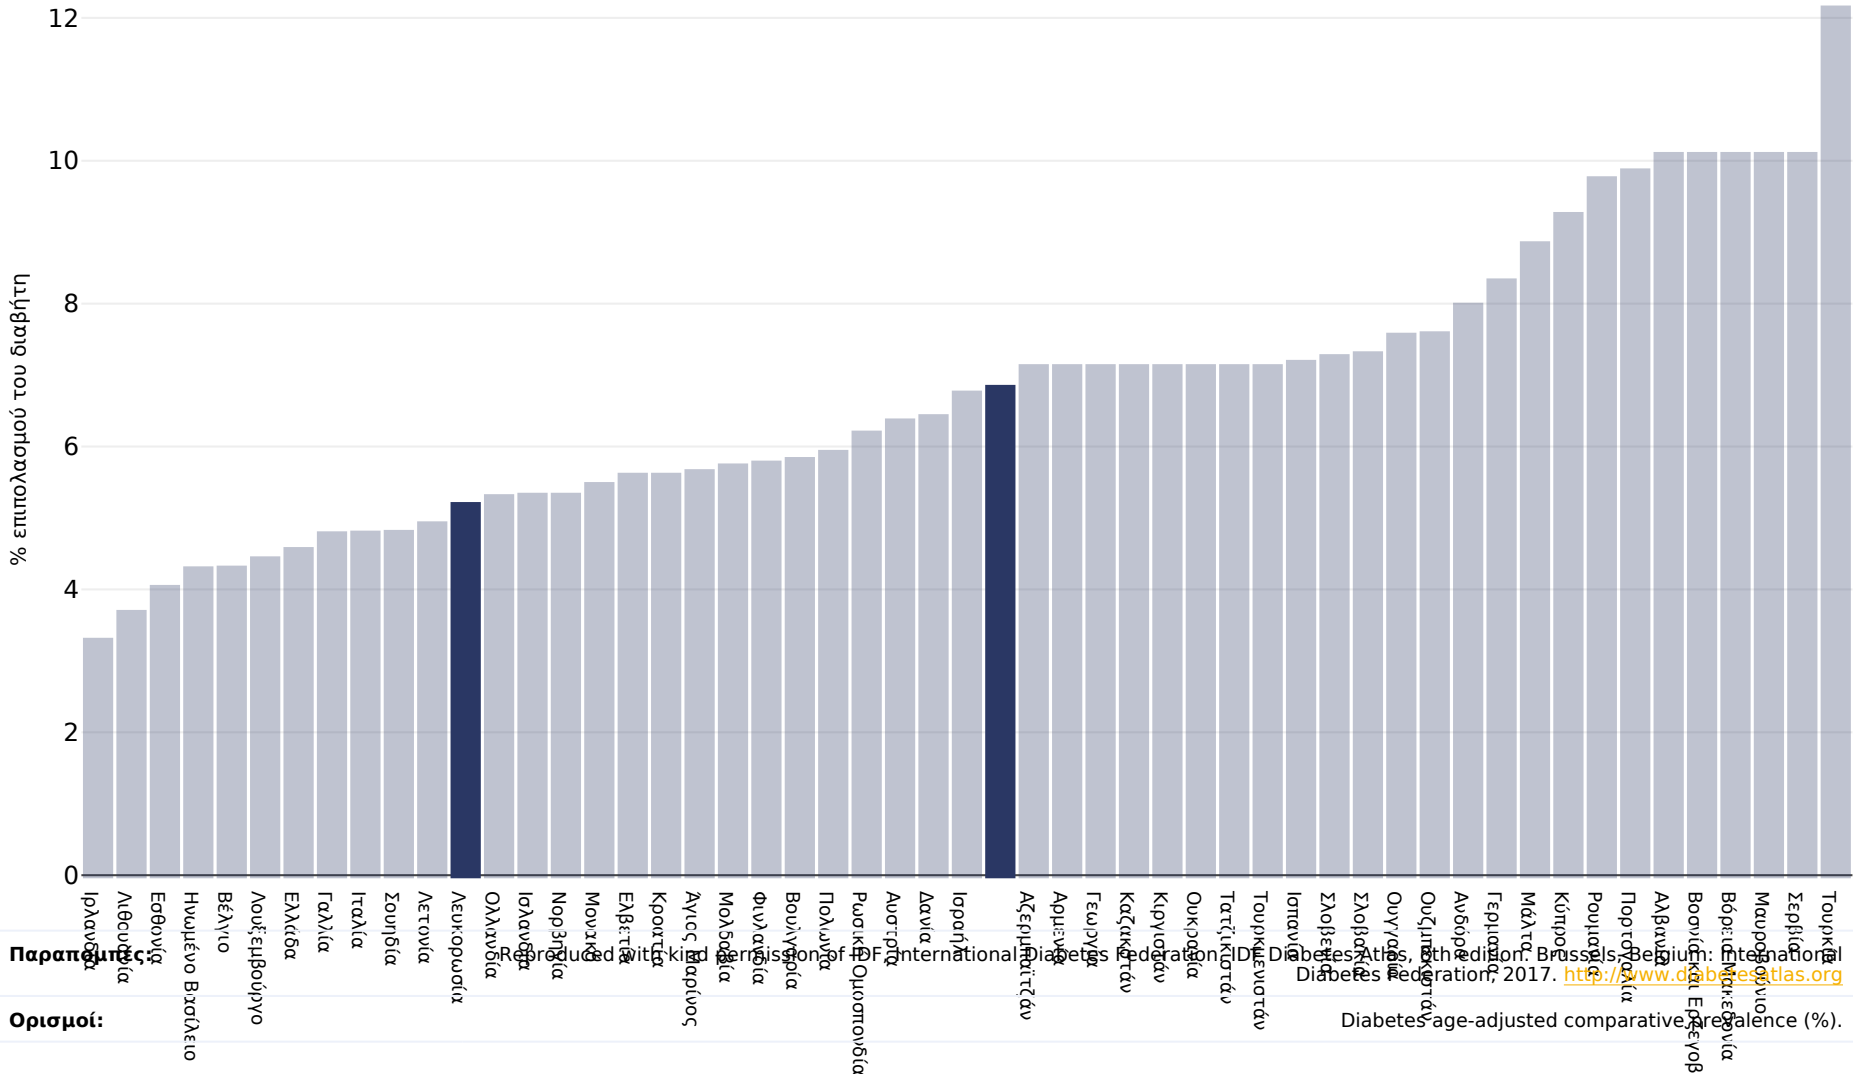

Λευκορωσία: Diabetes prevalence

Ενήλικες, 2017

Παραπομπή:

Ορισμοί:

Reproduced with permission of International Diabetes Federation. <http://www.diabetesatlas.org>
Diabetes page-adjusted comparative prevalence (%).