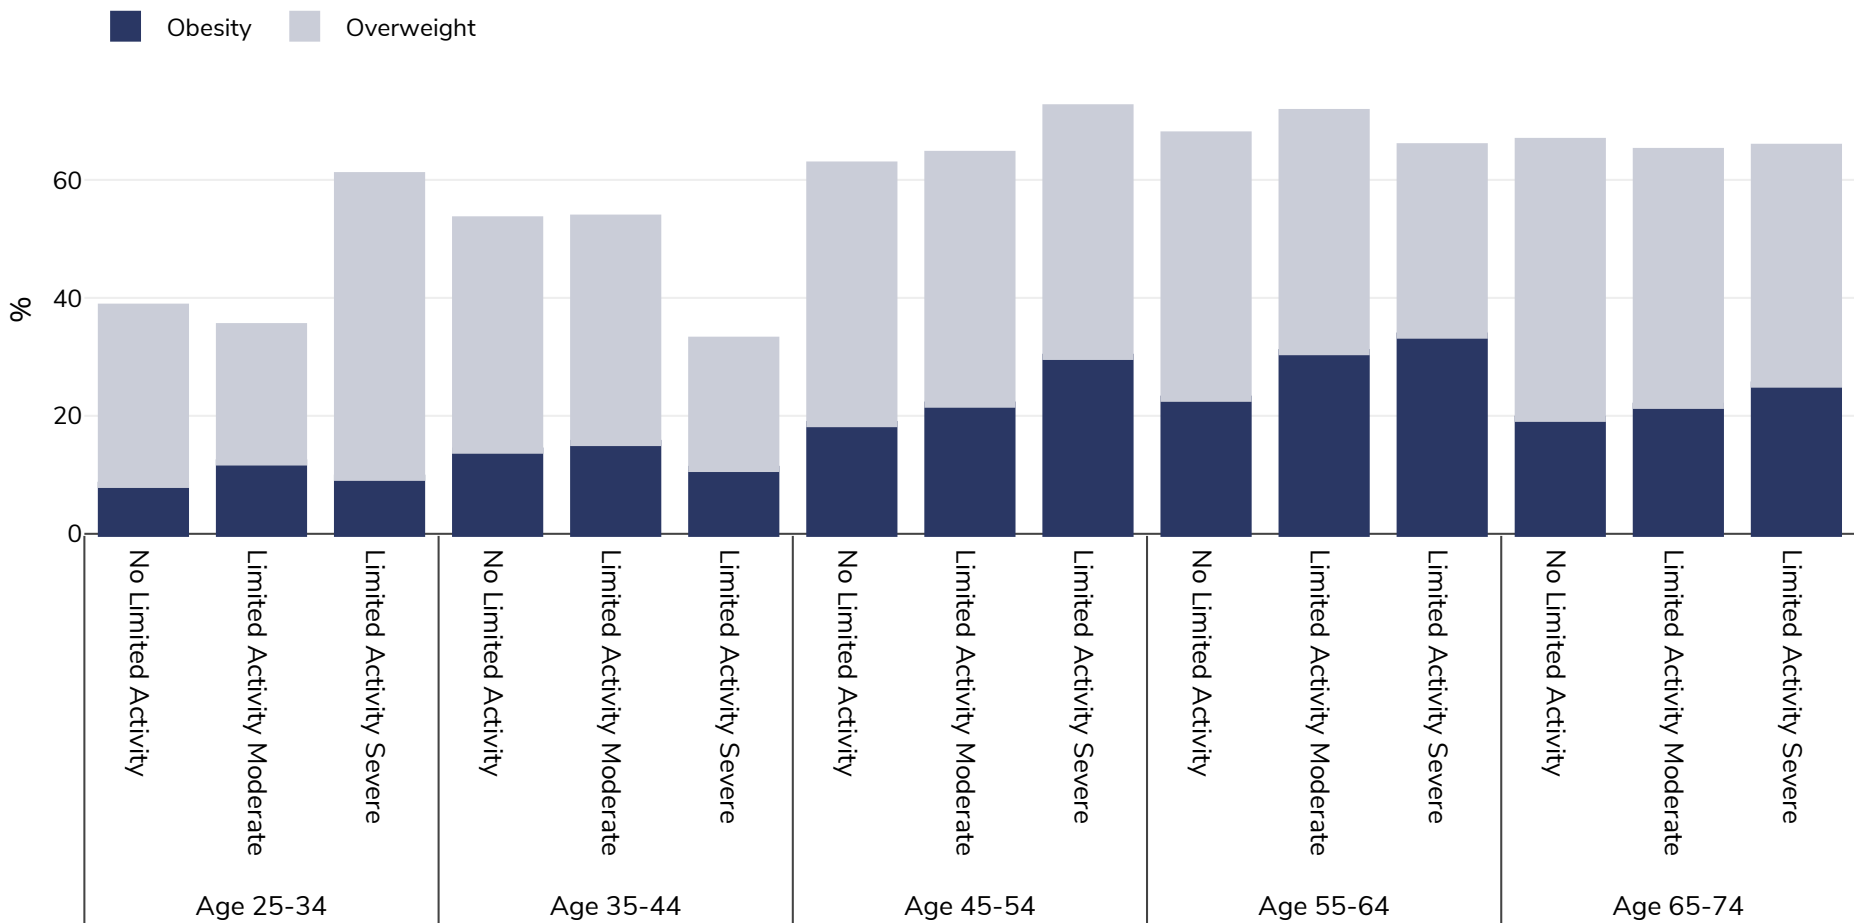

# Poland: Overweight/obesity by age and limited activity

Adults, 2014

Survey type: Self-reported

Area covered: National

References: Eurostat 2014 available at <https://appsso.eurostat.ec.europa.eu/nui/submitViewTableAction.do> (last accessed 06.10.21)

Unless otherwise noted, overweight refers to a BMI between 25kg and 29.9kg/m<sup>2</sup>, obesity refers to a BMI greater than 30kg/m<sup>2</sup>.