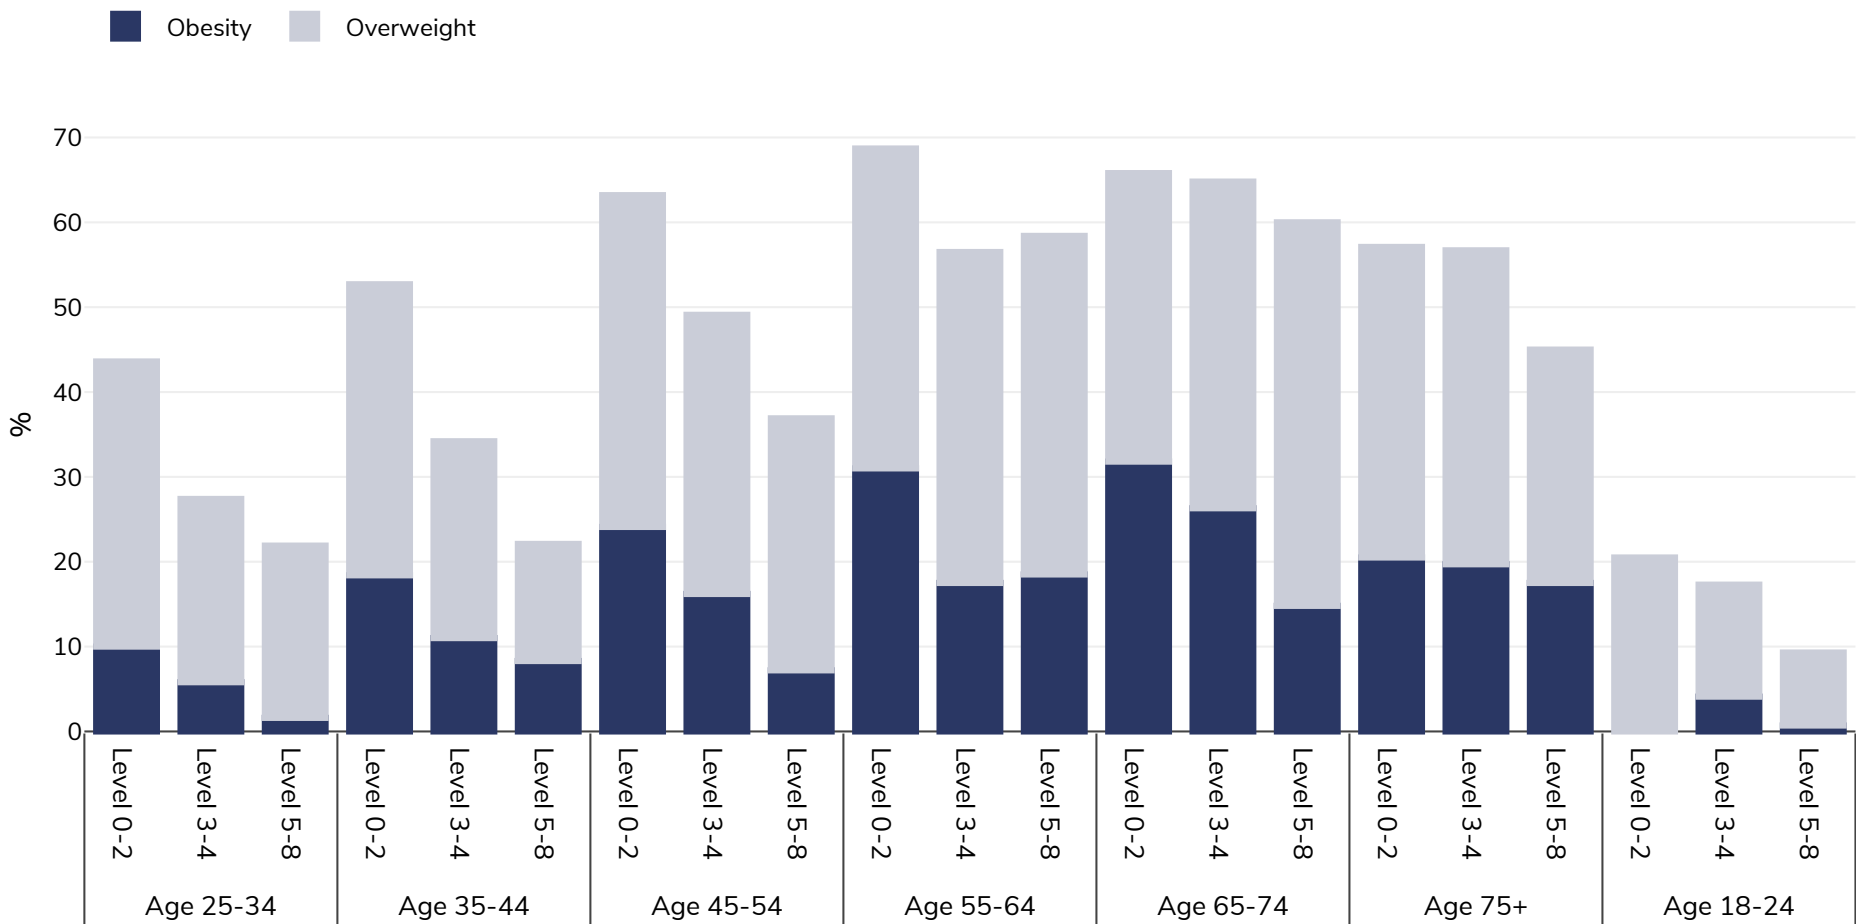

Serbia: Overweight/obesity by age and education

Women, 2019

Survey type: Self-reported

References: Eurostat

Unless otherwise noted, overweight refers to a BMI between 25kg and 29.9kg/m², obesity refers to a BMI greater than 30kg/m².