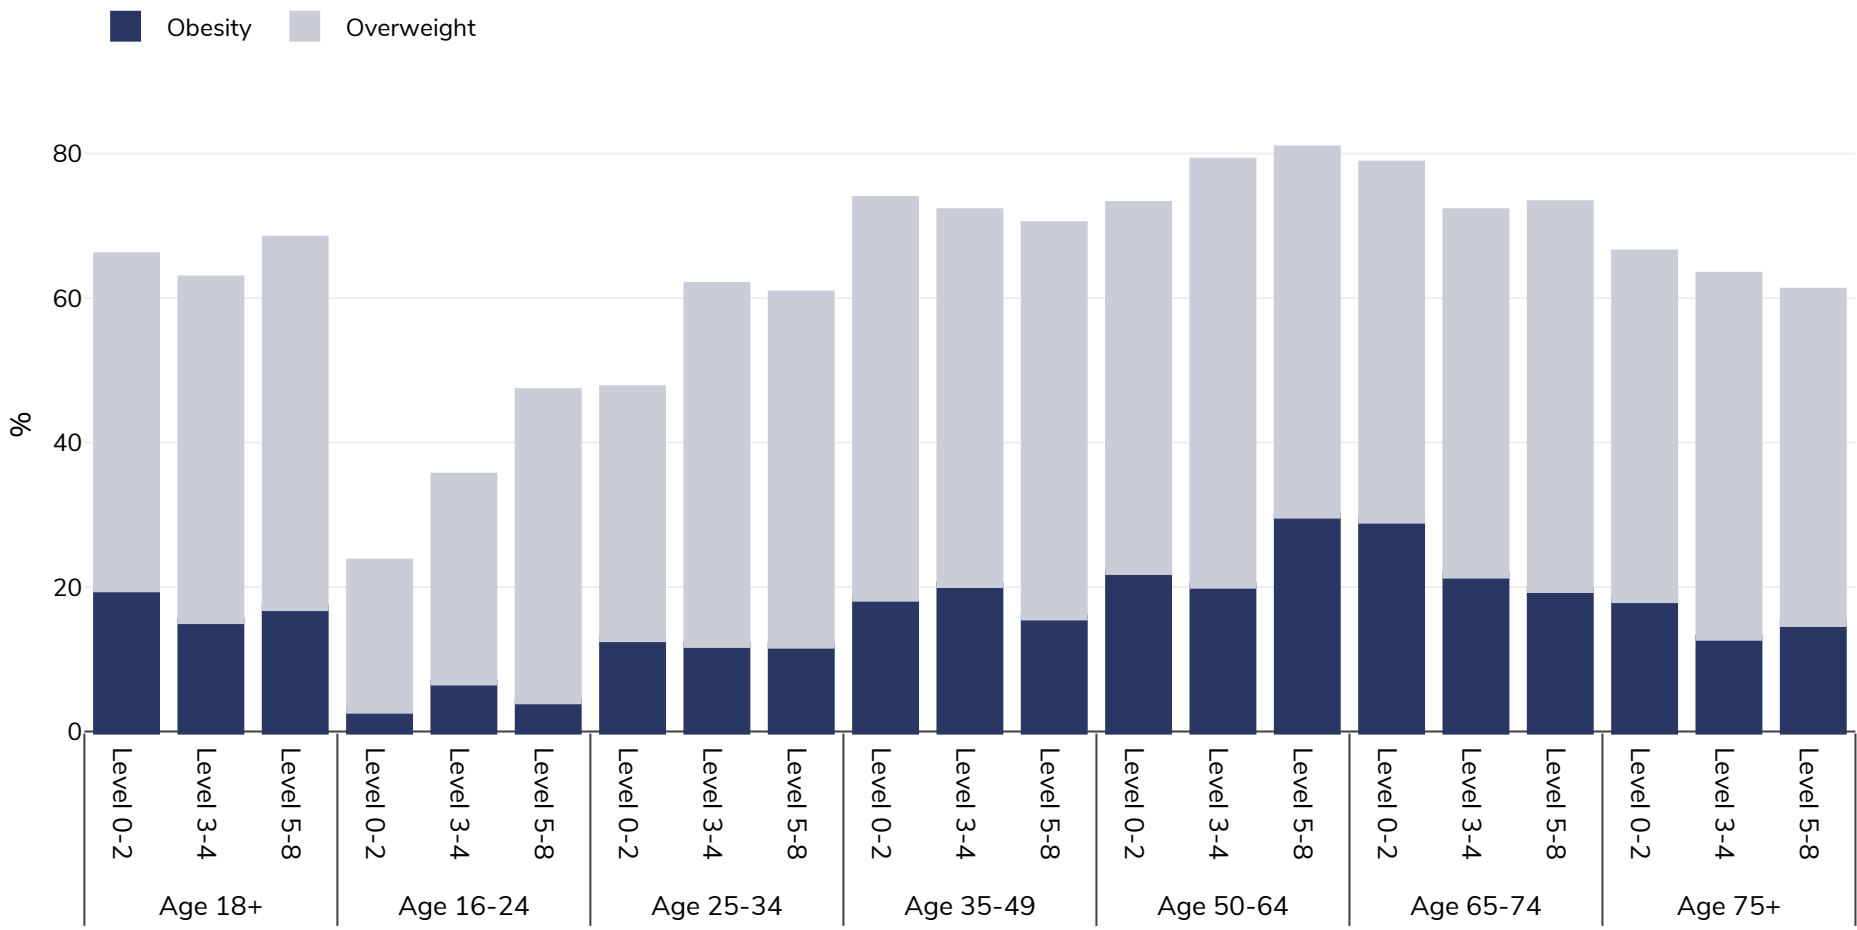

Cyprus: Overweight/obesity by age and education

Men, 2017

Survey type: Self-reported

Area covered: National

References: EUROSTAT Database http://appsso.eurostat.ec.europa.eu/nui/show.do?dataset=ilc_hch10&lang=en (last accessed 25.08.20)

Unless otherwise noted, overweight refers to a BMI between 25kg and 29.9kg/m², obesity refers to a BMI greater than 30kg/m².