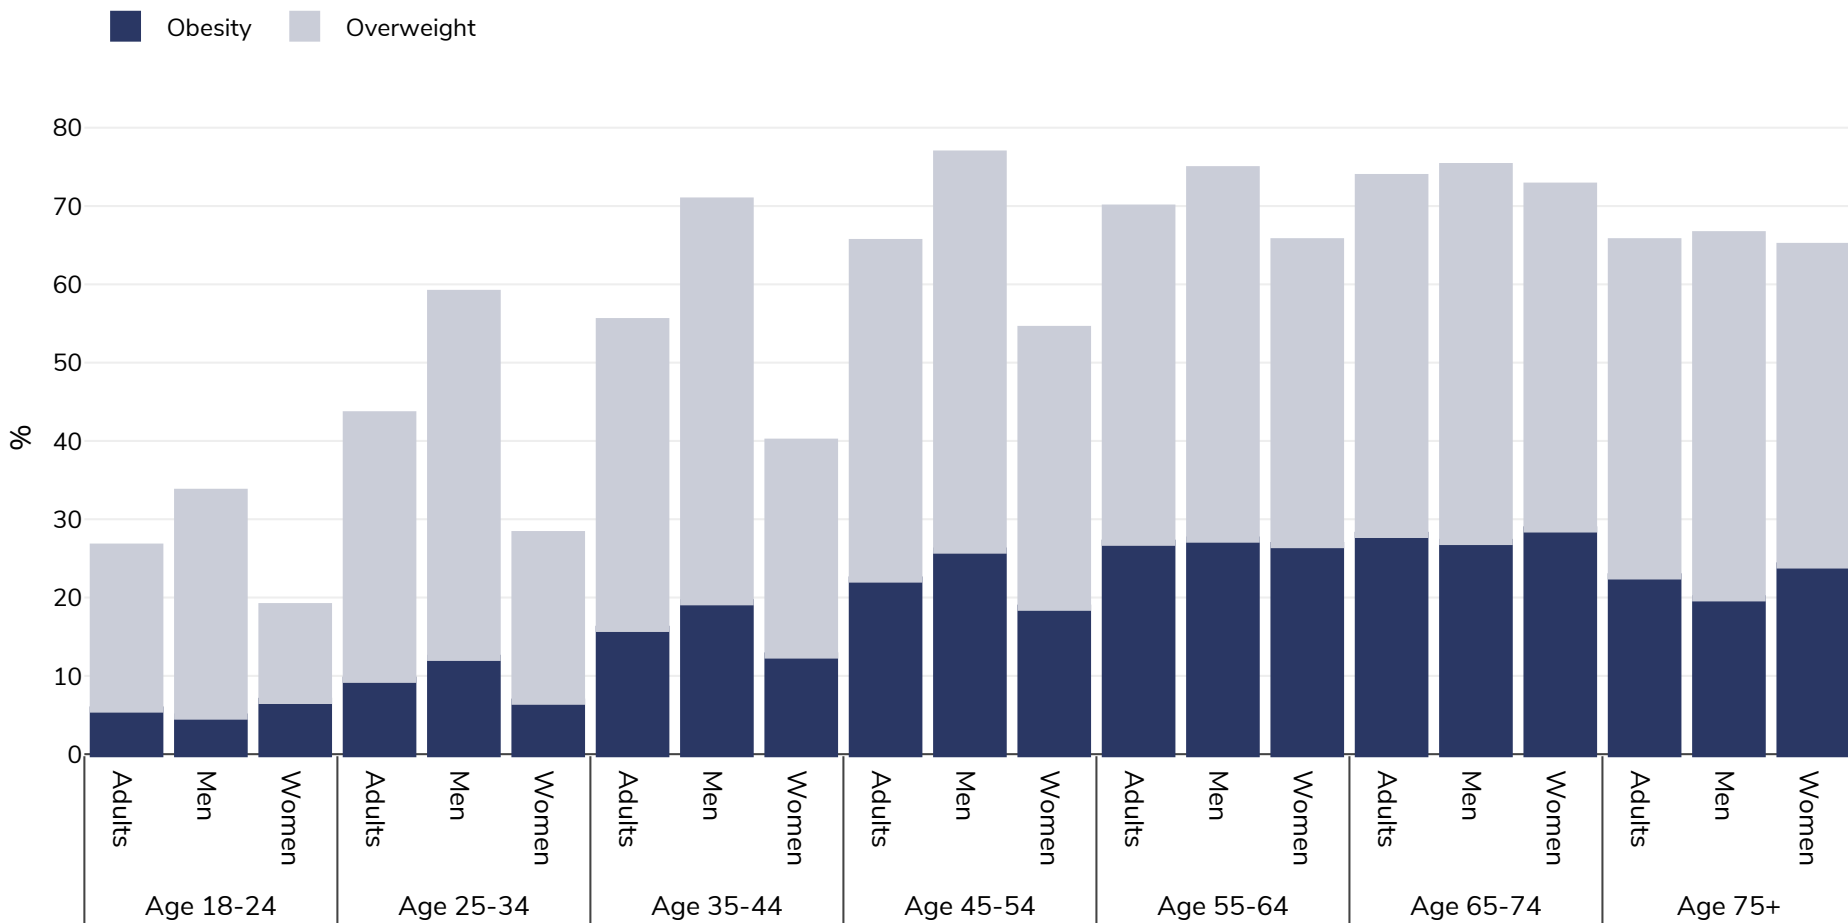

Poland: Overweight/obesity by age

Adults, 2019

Survey type: Self-reported

Area covered: National

References: Eurostat 2019. Available at https://appsso.eurostat.ec.europa.eu/nui/show.do?dataset=hlth_ehis_bm1i&lang=en (last accessed 09.08.21).

Unless otherwise noted, overweight refers to a BMI between 25kg and 29.9kg/m², obesity refers to a BMI greater than 30kg/m².