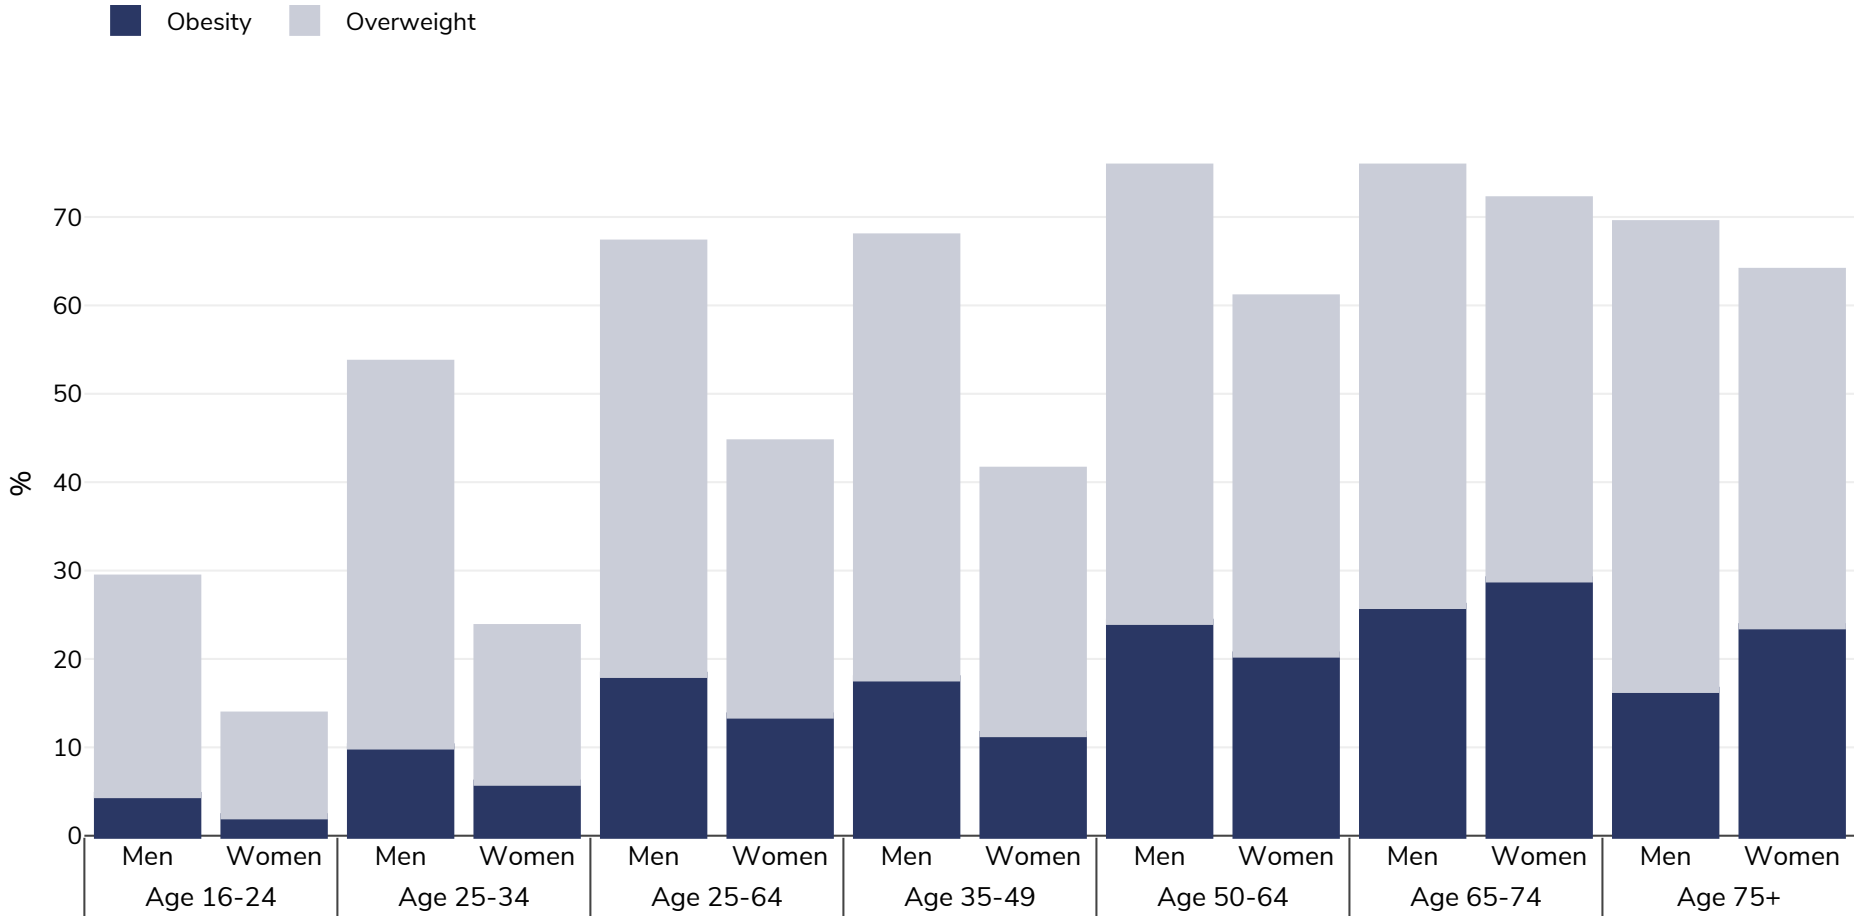

# Poland: Overweight/obesity by age

Adults, 2017

Survey type: Self-reported

Area covered: National

References: 2017 - EUROSTAT Database [http://appsso.eurostat.ec.europa.eu/nui/show.do?dataset=ilc\\_hch10&lang=en](http://appsso.eurostat.ec.europa.eu/nui/show.do?dataset=ilc_hch10&lang=en) (last accessed 25.08.20)

Unless otherwise noted, overweight refers to a BMI between 25kg and 29.9kg/m<sup>2</sup>, obesity refers to a BMI greater than 30kg/m<sup>2</sup>.