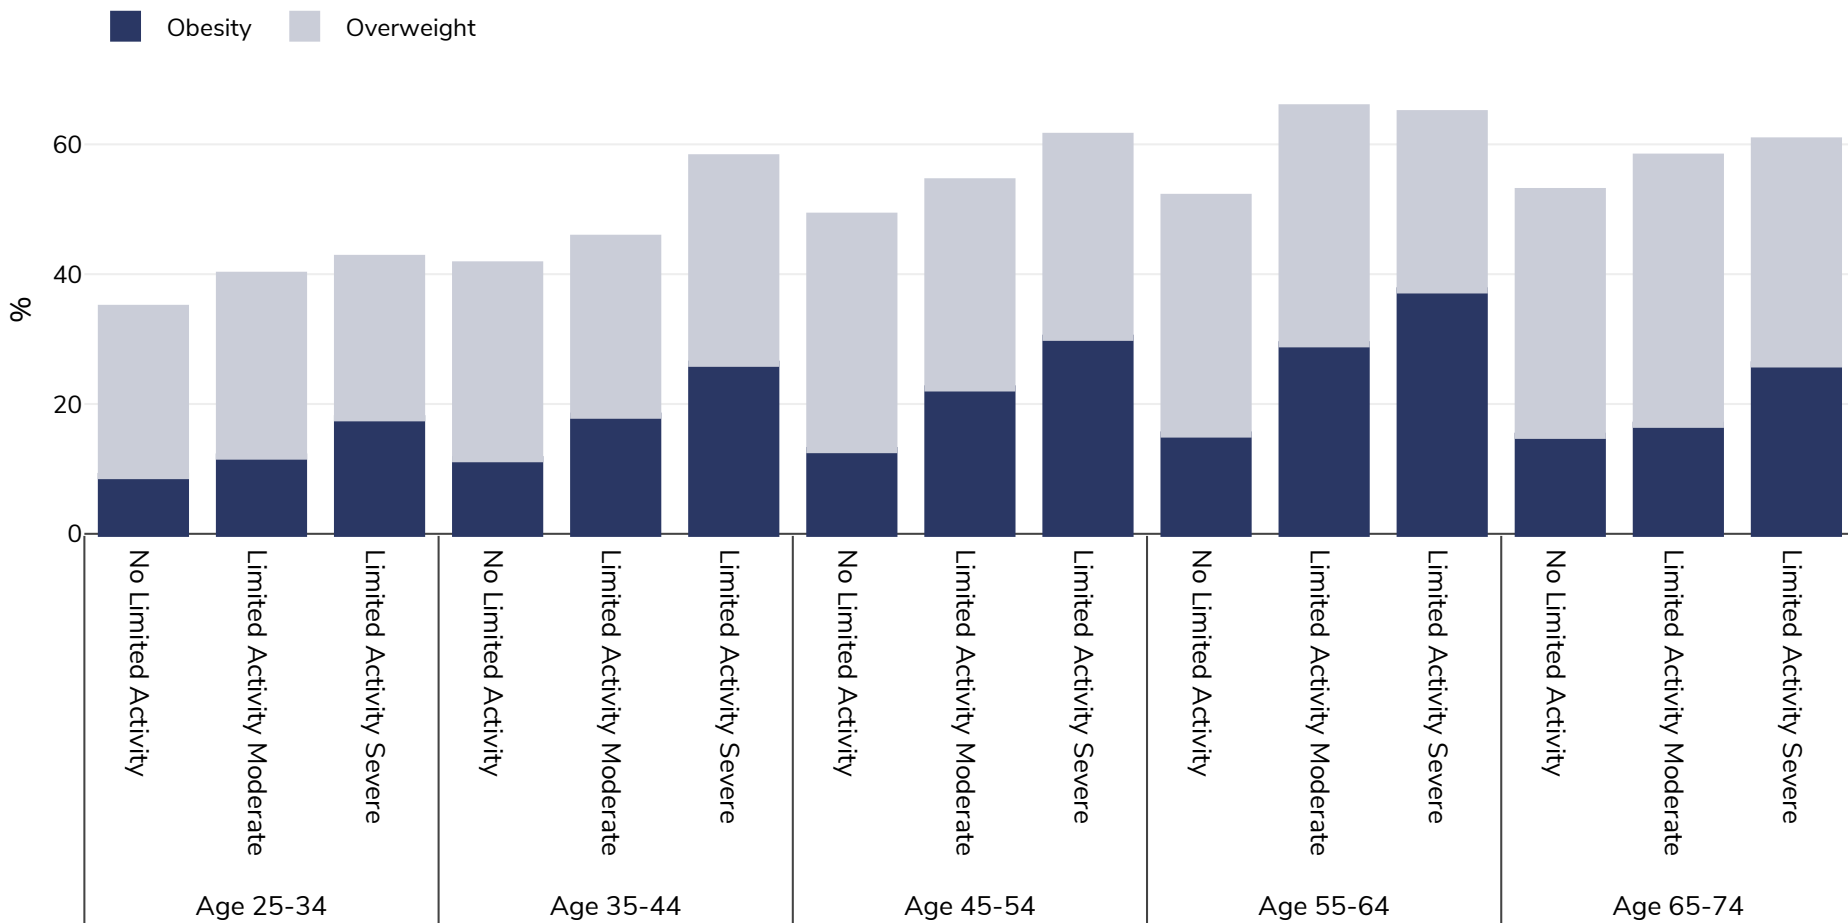

France: Overweight/obesity by age and limited activity

Adults, 2014

Survey type: Self-reported

Area covered: National

References: Eurostat 2014 available at <https://appsso.eurostat.ec.europa.eu/nui/submitViewTableAction.do> (last accessed 06.10.21)

Unless otherwise noted, overweight refers to a BMI between 25kg and 29.9kg/m², obesity refers to a BMI greater than 30kg/m².