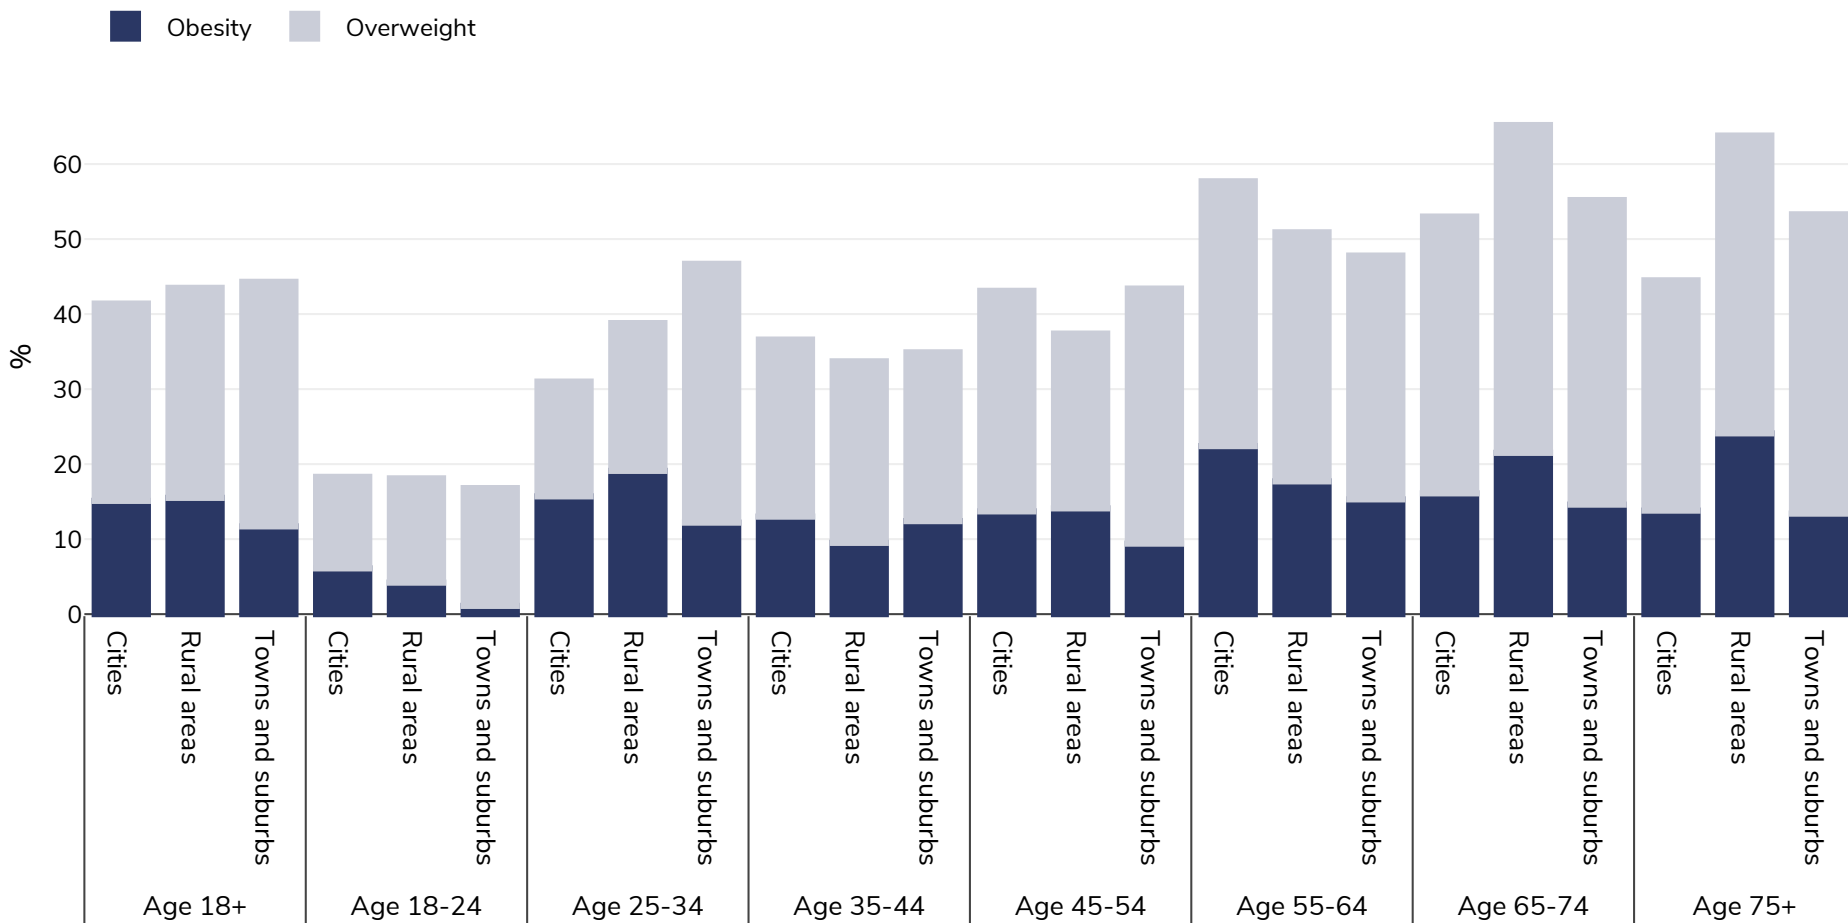

Belgium: Overweight/obesity by age and region

Women, 2014

Survey type: Self-reported

Area covered: National

References: Eurostat Database http://appsso.eurostat.ec.europa.eu/nui/show.do?dataset=hlth_ehis_bm1u&lang=en (last accessed 25.08.20)

Unless otherwise noted, overweight refers to a BMI between 25kg and 29.9kg/m², obesity refers to a BMI greater than 30kg/m².