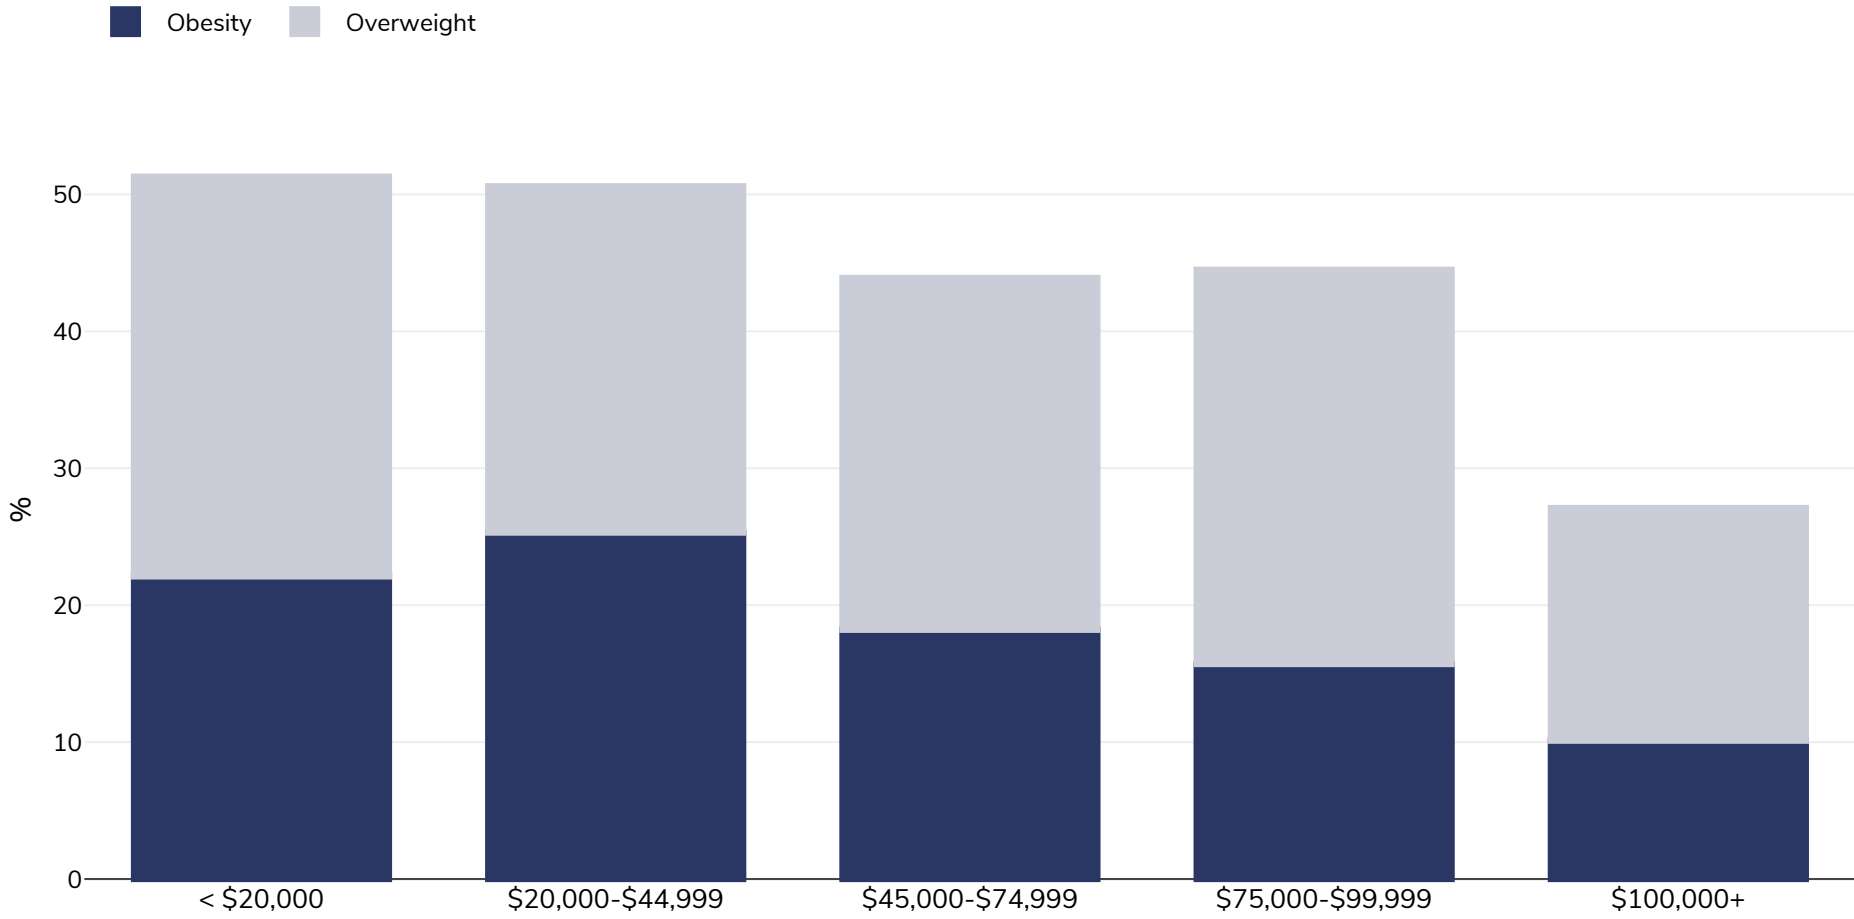

United States: Overweight/obesity by socio-economic group

Girls, 2015-2016

Survey type:	Measured
Age:	5-17
Sample size:	2208
Area covered:	National
References:	NHANES 2015/16. Analysis conducted by the World Obesity Federation, Caroline Litts, Fiona Montague & R Jackson-Leach 2017
Cutoffs:	IOTF