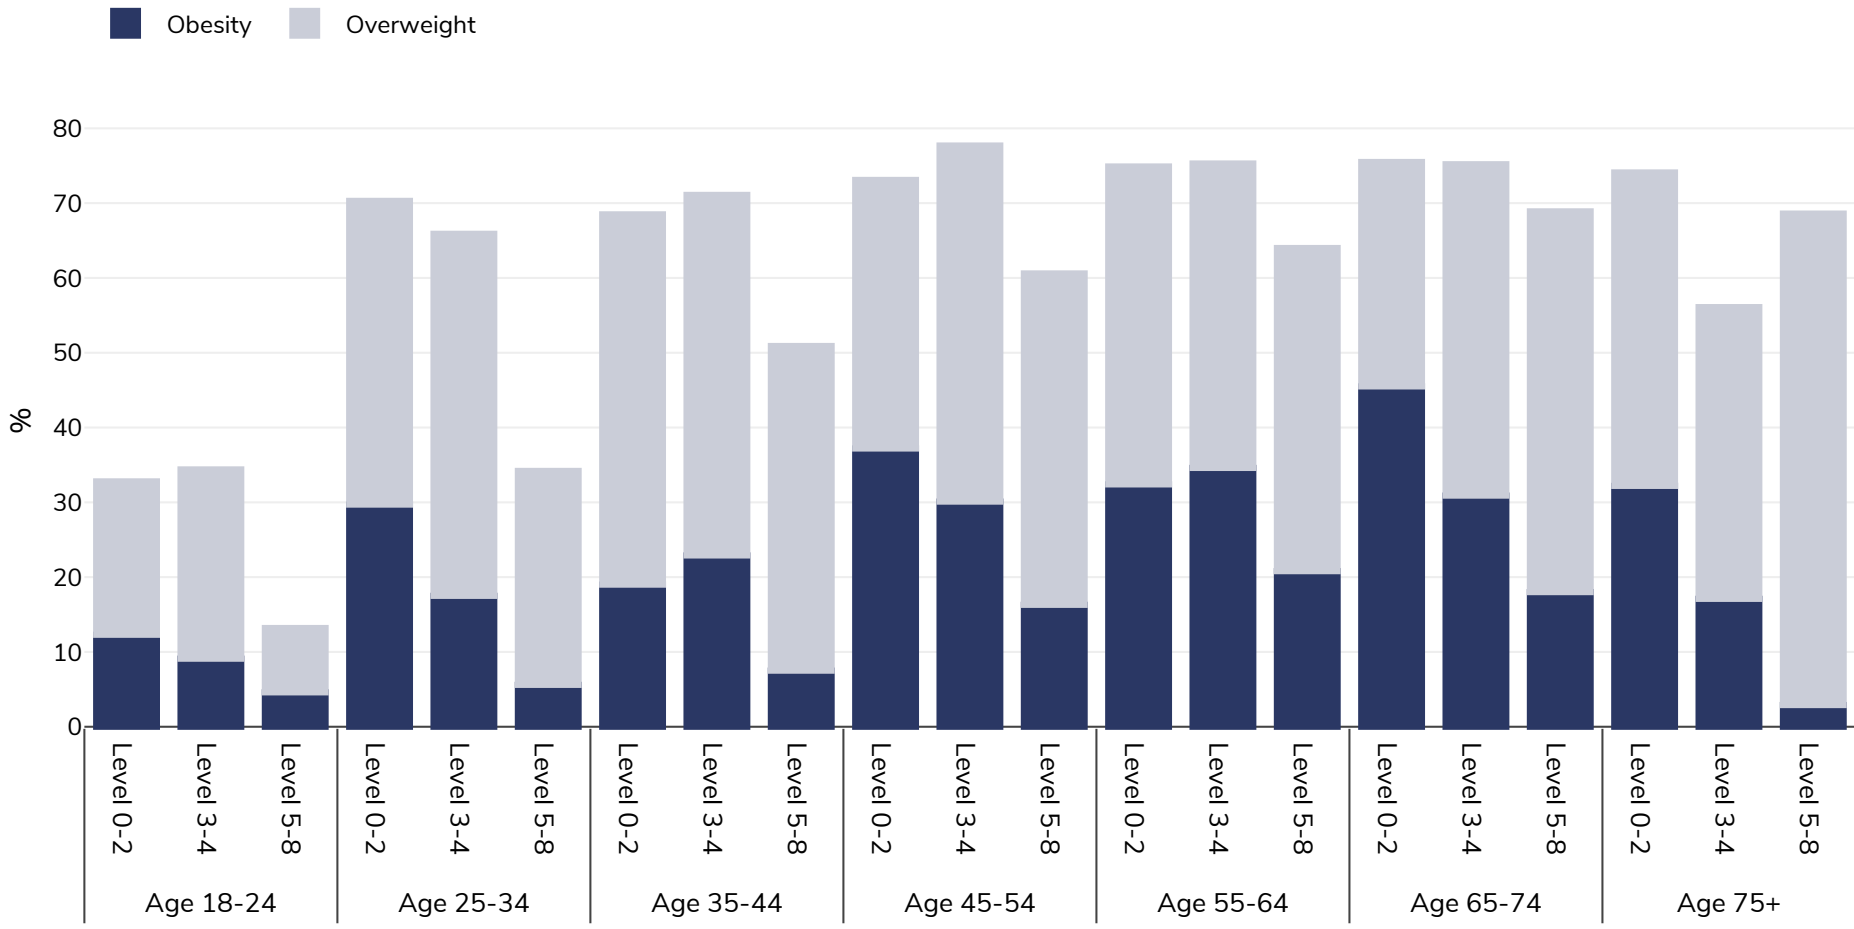

Luxembourg: Overweight/obesity by age and education

Men, 2019

Survey type: Self-reported

Area covered: National

References: Eurostat 2019. Available at https://appsso.eurostat.ec.europa.eu/nui/show.do?dataset=hlth_ehis_bm1e&lang=en (last accessed 09.08.21).

Notes: NB. Some age ranges missing due to insufficient data to display by age & educational status

Unless otherwise noted, overweight refers to a BMI between 25kg and 29.9kg/m², obesity refers to a BMI greater than 30kg/m².