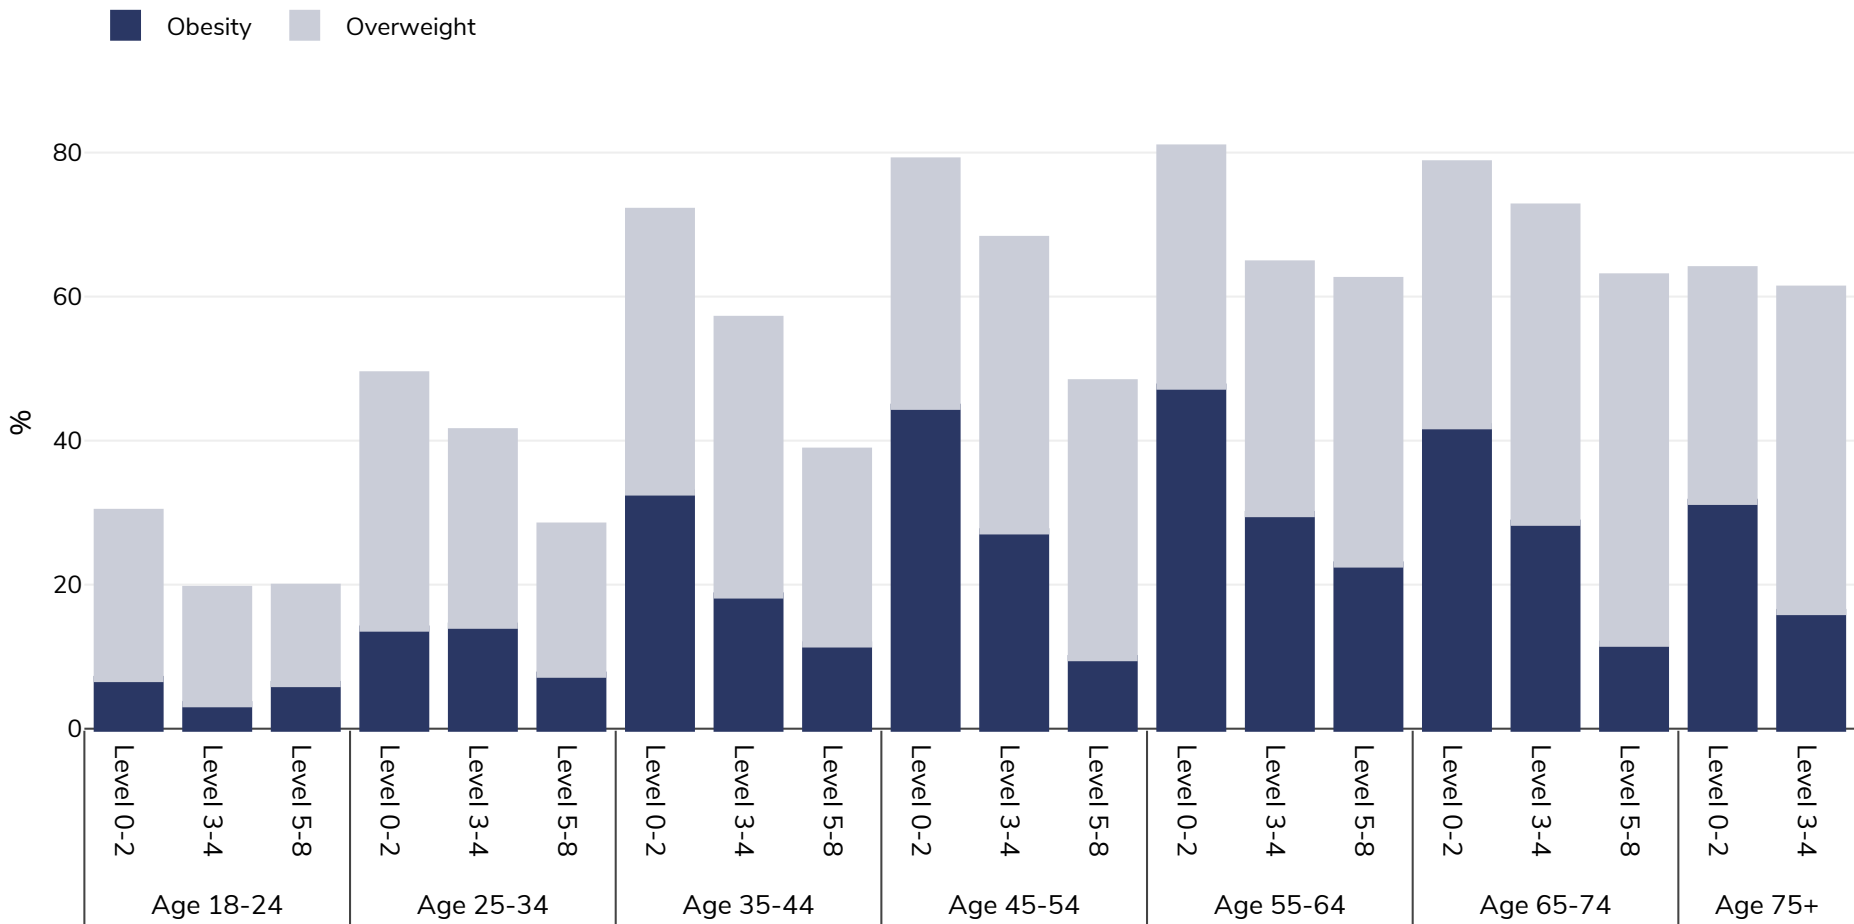

Turkey: Overweight/obesity by age and education

Women, 2019

Survey type: Self-reported

Area covered: National

References: Eurostat 2019. Available at https://appsso.eurostat.ec.europa.eu/nui/show.do?dataset=hlth_ehis_bm1e&lang=en (last accessed 09.08.21).

Unless otherwise noted, overweight refers to a BMI between 25kg and 29.9kg/m², obesity refers to a BMI greater than 30kg/m².