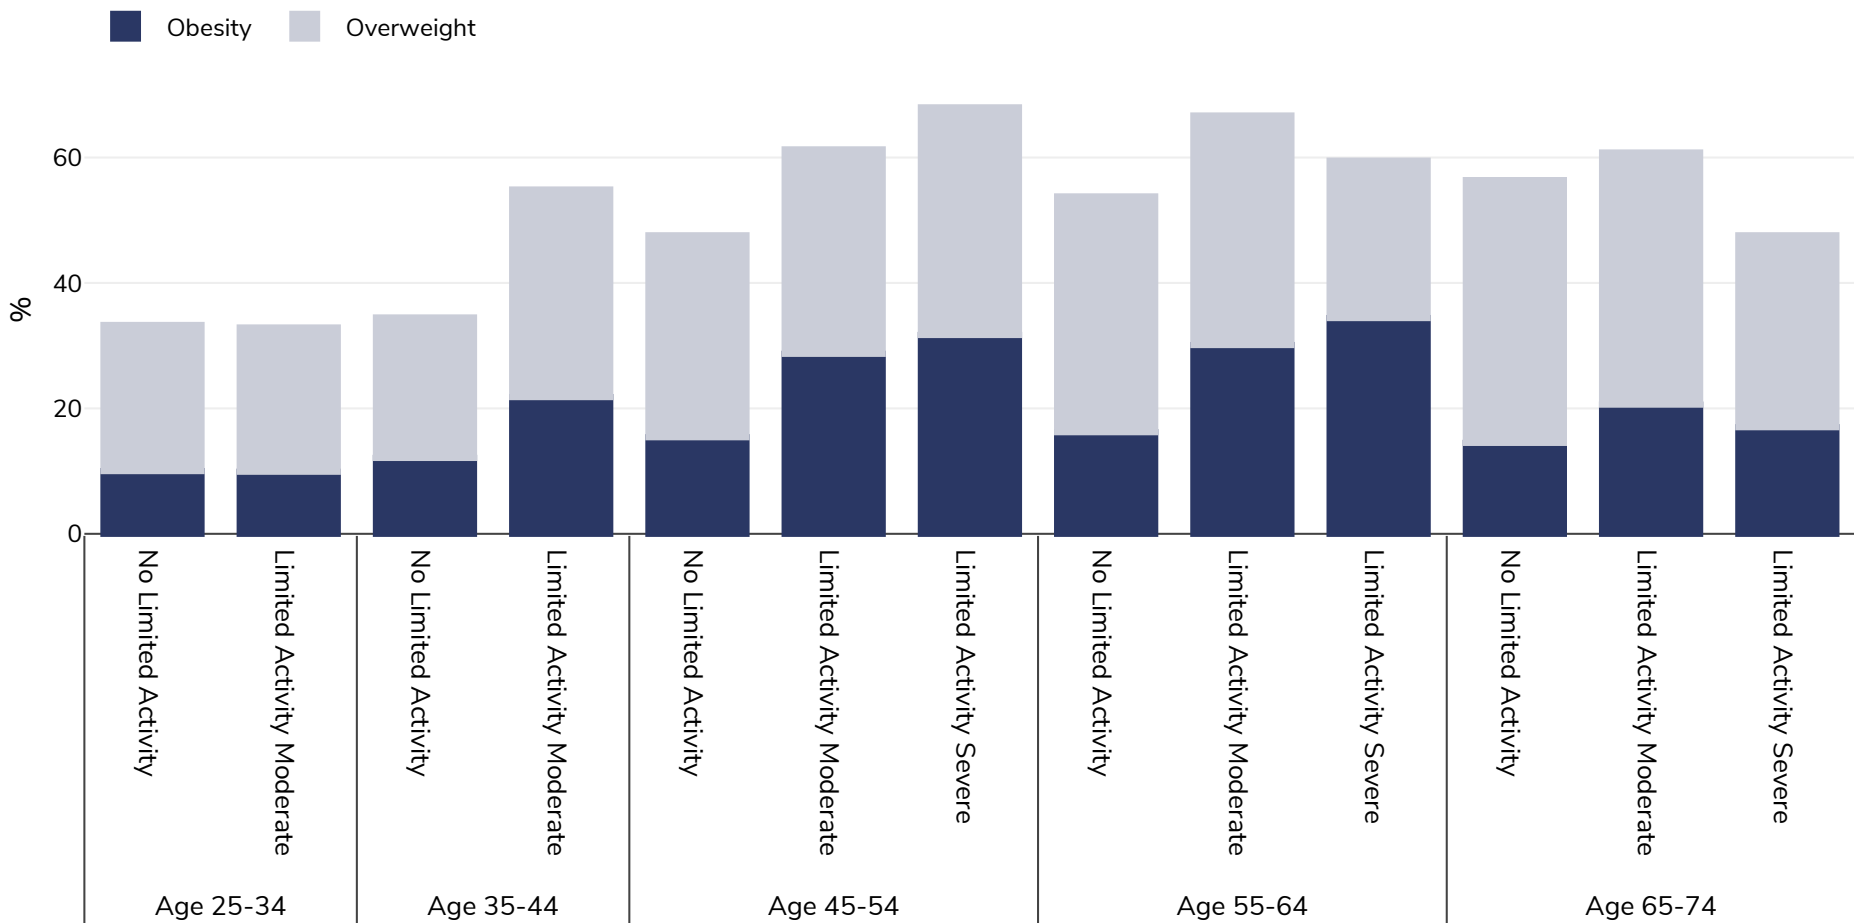

Finland: Overweight/obesity by age and limited activity

Women, 2014

Survey type: Self-reported

Area covered: National

References: Eurostat 2014 available at <https://appsso.eurostat.ec.europa.eu/nui/submitViewTableAction.do> (last accessed 06.10.21)

Unless otherwise noted, overweight refers to a BMI between 25kg and 29.9kg/m², obesity refers to a BMI greater than 30kg/m².