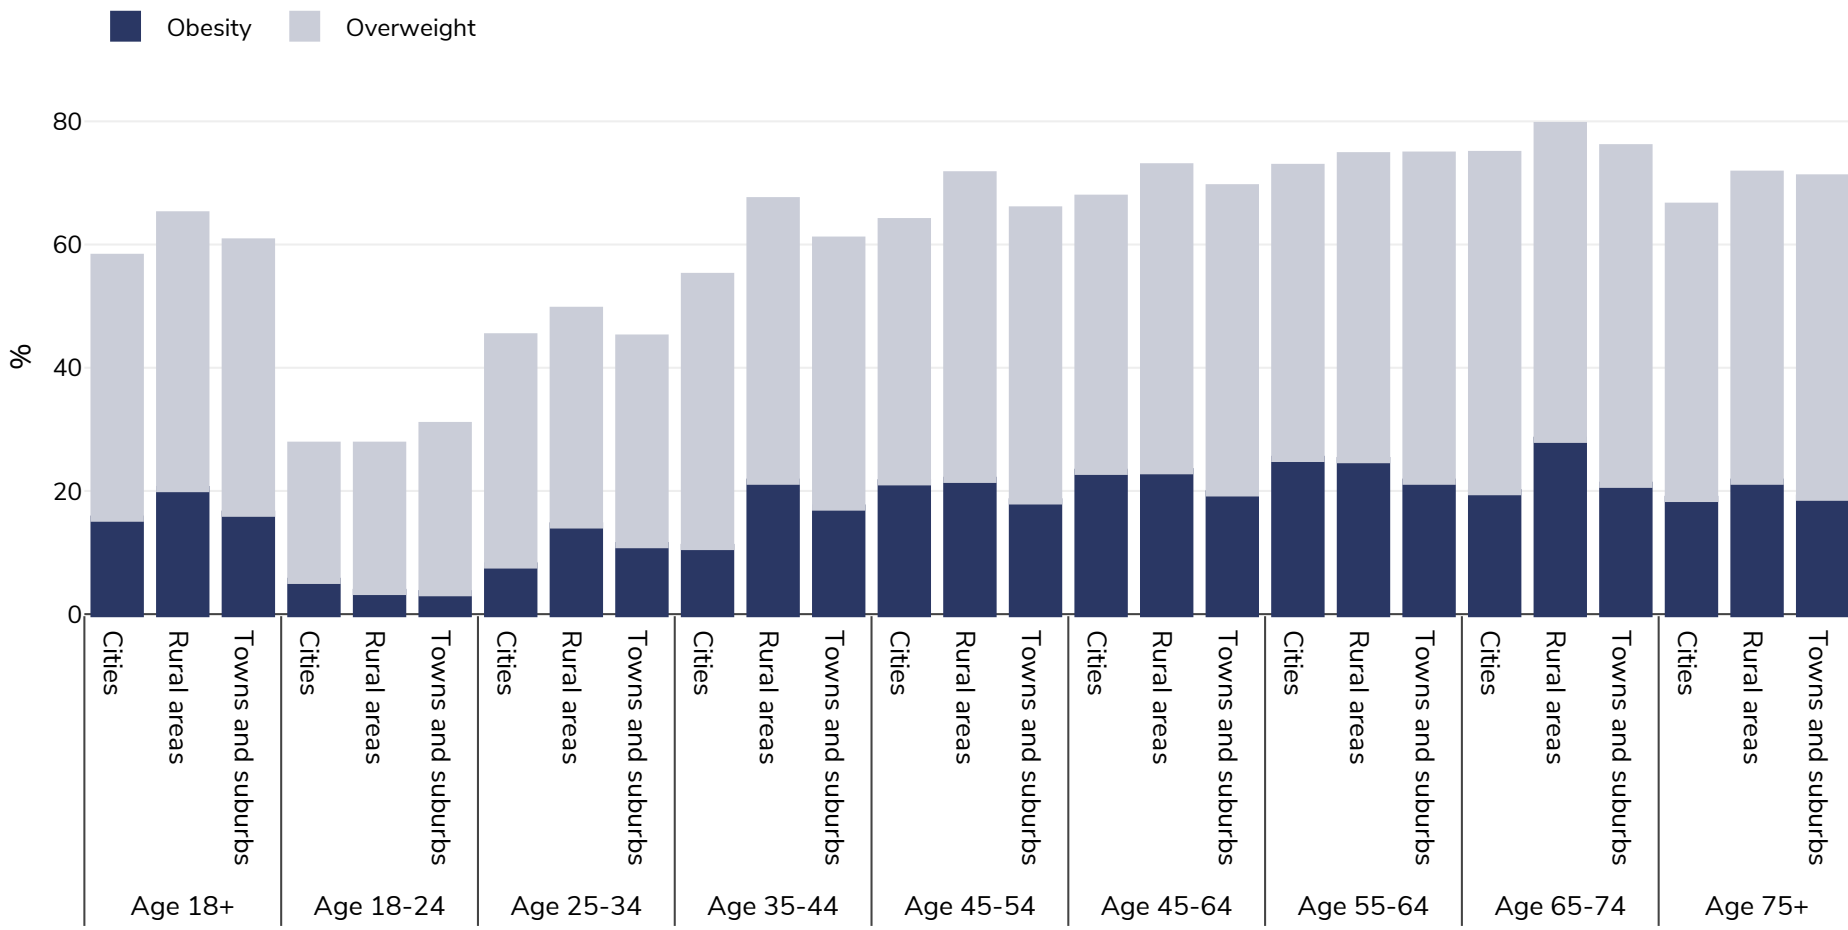

Spain: Overweight/obesity by age and region

Men, 2014

Survey type: Self-reported

Area covered: National

References: Eurostat http://appsso.eurostat.ec.europa.eu/nui/show.do?dataset=hlth_ehis_bm1u&lang=en (last accessed 25.08.20)

Unless otherwise noted, overweight refers to a BMI between 25kg and 29.9kg/m², obesity refers to a BMI greater than 30kg/m².