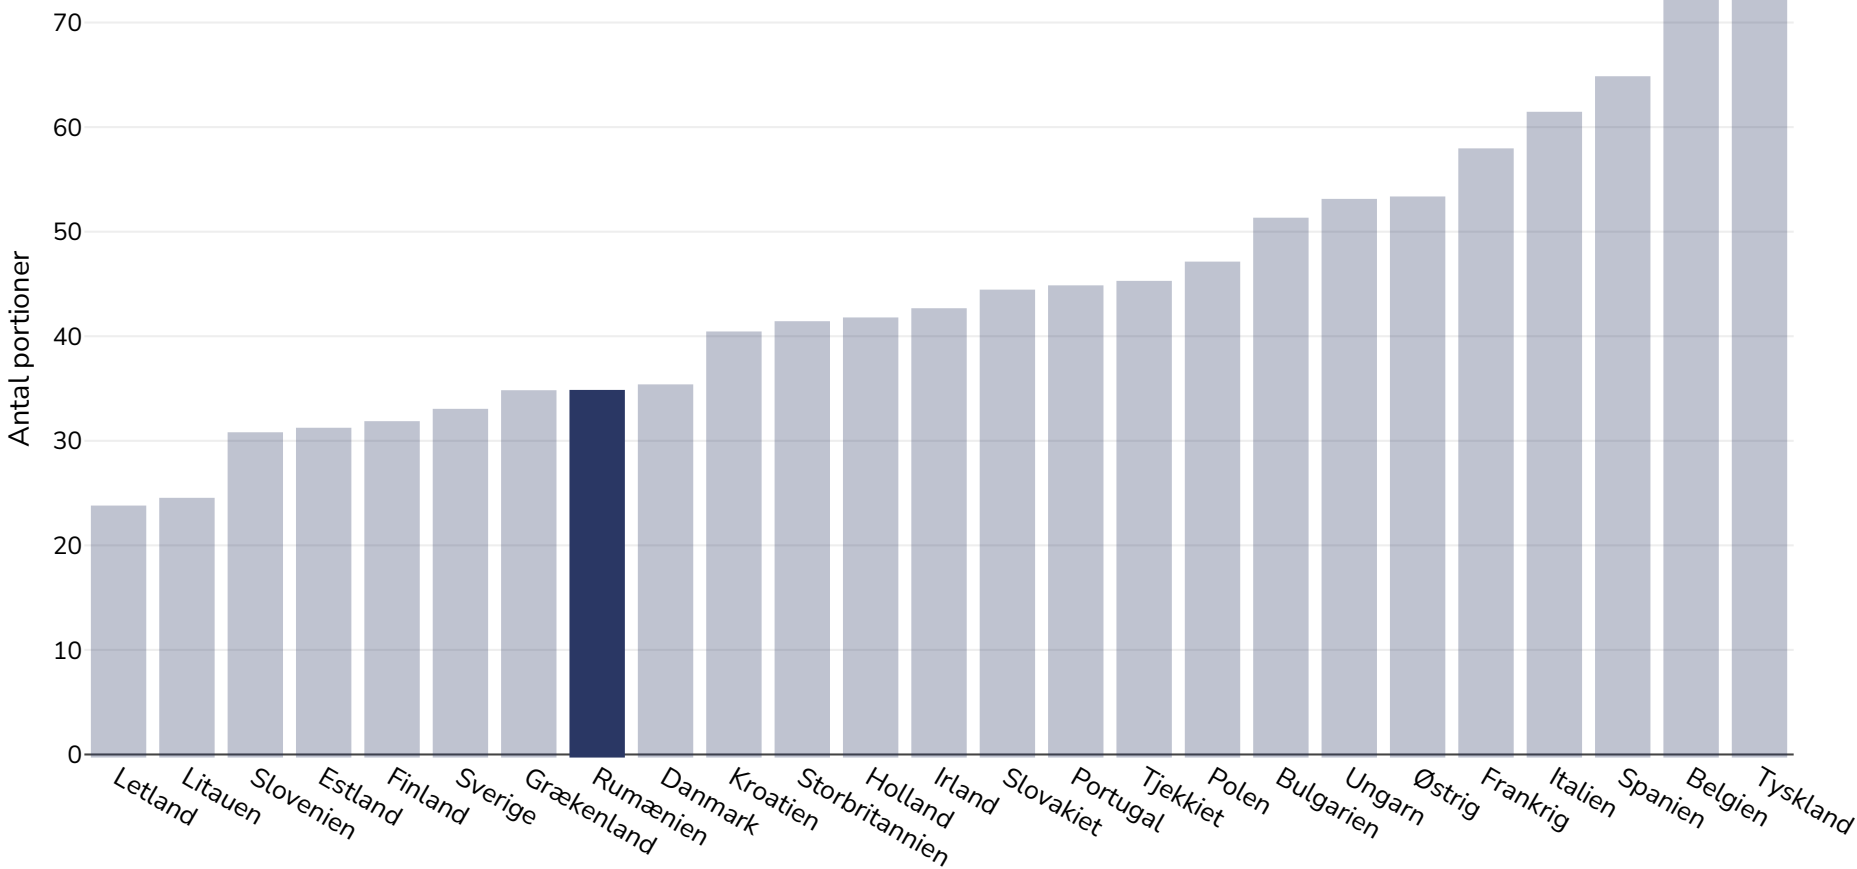

Rumænien: Estimated per capita sugar sweetened beverages intake

Voksne, 2016

Referencer:

Source: Euromonitor International