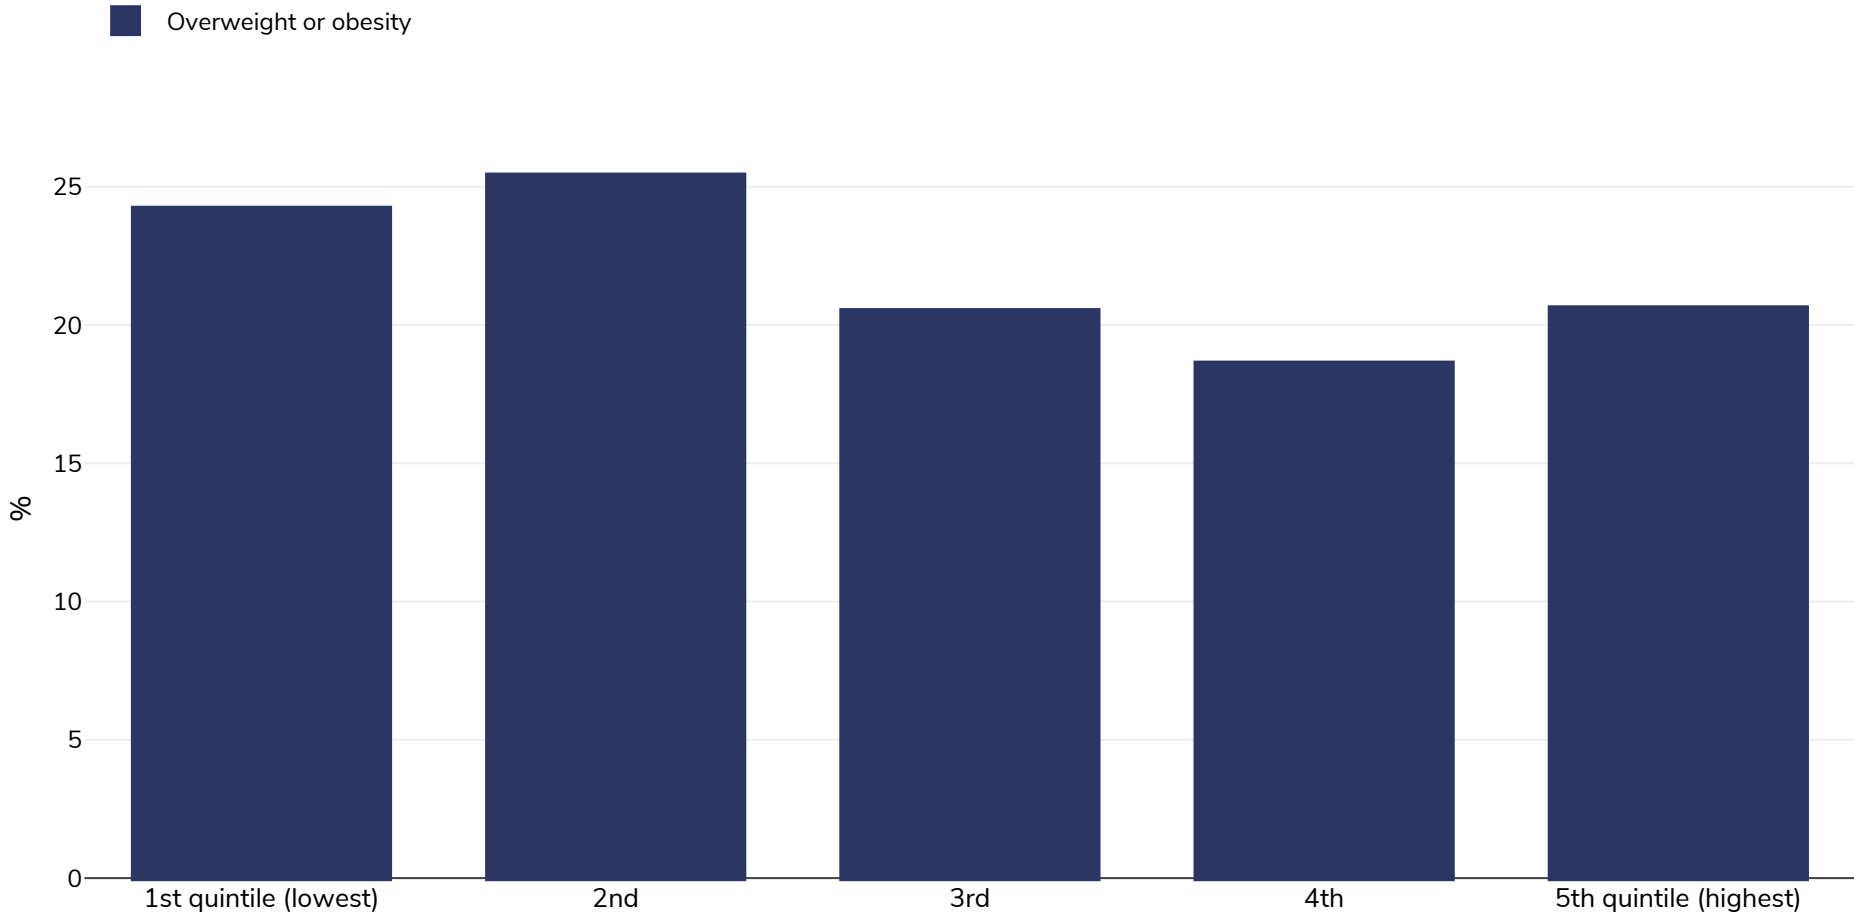

Mongolia: Overweight/obesity by socio-economic group

Boys, 2013

| | |
|---------------|--|
| Survey type: | Measured |
| Age: | 2-4 |
| Sample size: | 3404 |
| Area covered: | National |
| References: | Mongolia MICS 2013 Survey - data analysed by R Jackson Leach, F Montague. World Obesity Federation |
| Notes: | IOTF monthly cut offs |
| Cutoffs: | IOTF |