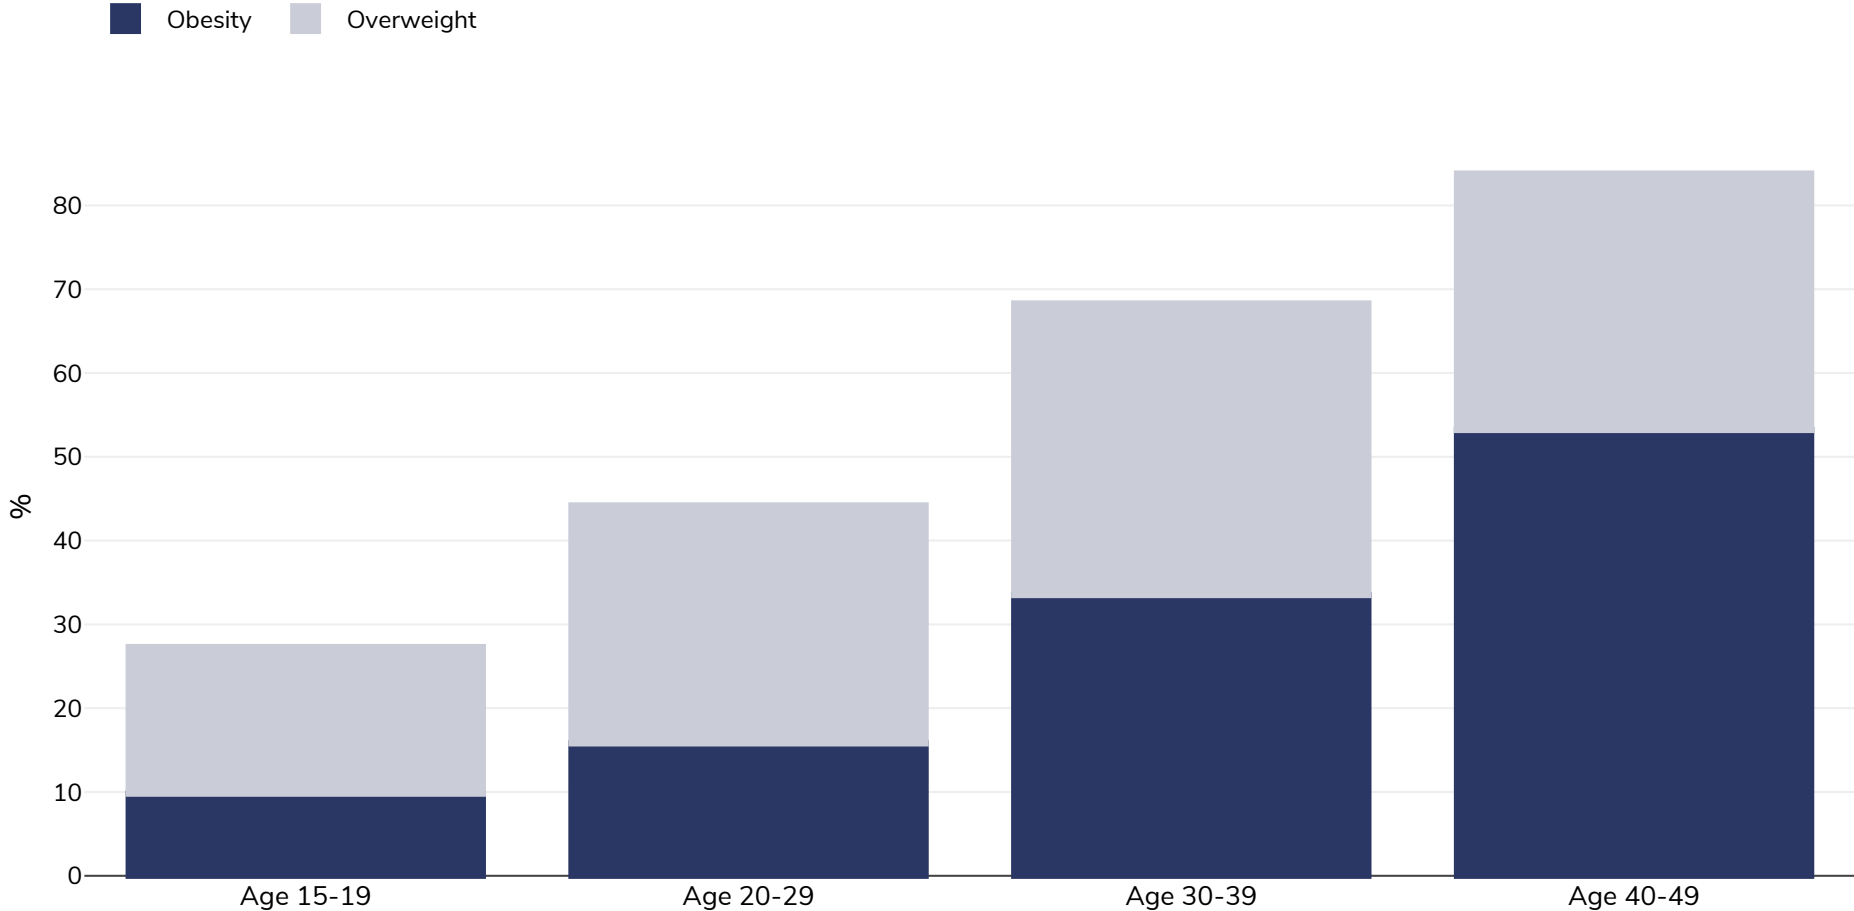

Turkey: Overweight/obesity by age

Women, 2018-2019

Survey type:	Measured
Sample size:	6362
Area covered:	National
References:	Hacettepe University Institute of Population Studies. (2019). 2018 Turkey Demographic and Health Survey. Hacettepe University Institute of Population Studies, T.R. Presidency of Turkey Directorate of Strategy and Budget and TÜBİTAK, Ankara, Turkey http://www.hips.hacettepe.edu.tr/eng/tdhs2018/TDHS_2018_main_report.pdf (Last accessed 18.05.21)

Unless otherwise noted, overweight refers to a BMI between 25kg and 29.9kg/m², obesity refers to a BMI greater than 30kg/m².