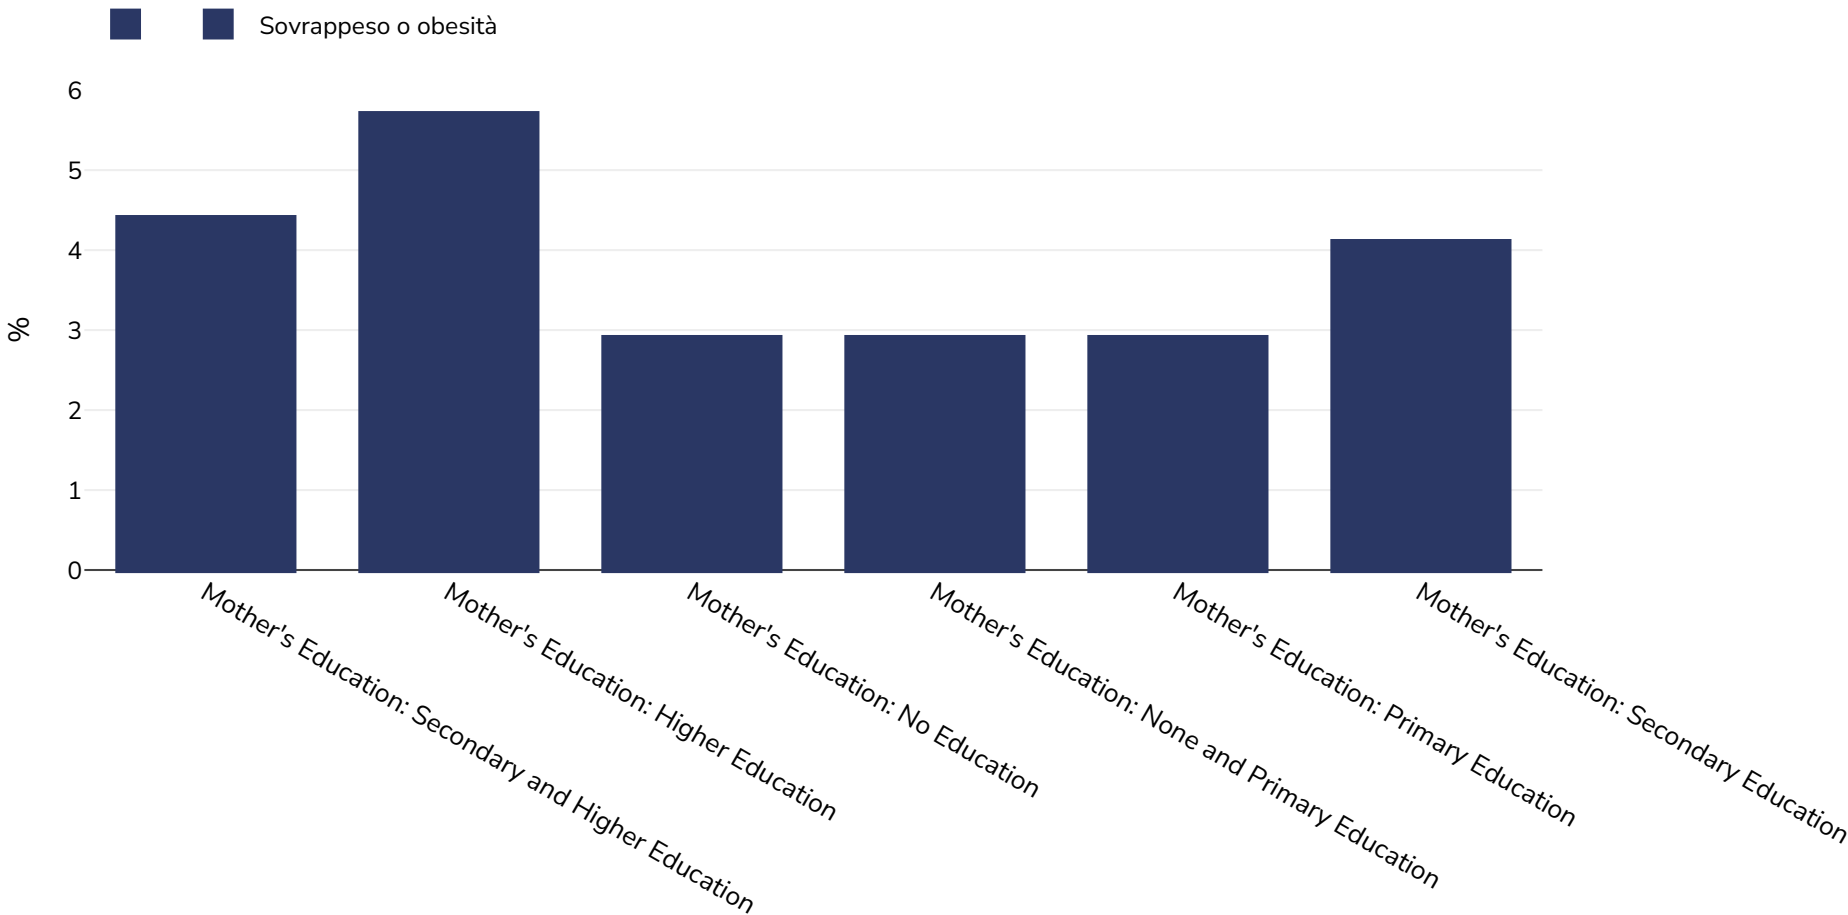

Laos: Overweight/obesity by education

Infants, 2017

Dimensioni del campione: 11359

Riferimenti: MICS-DHS: Lao Social Indicator Survey II 2017, Survey Findings Report. Vientiane, Lao PDR: Lao Statistics Bureau and UNICEF