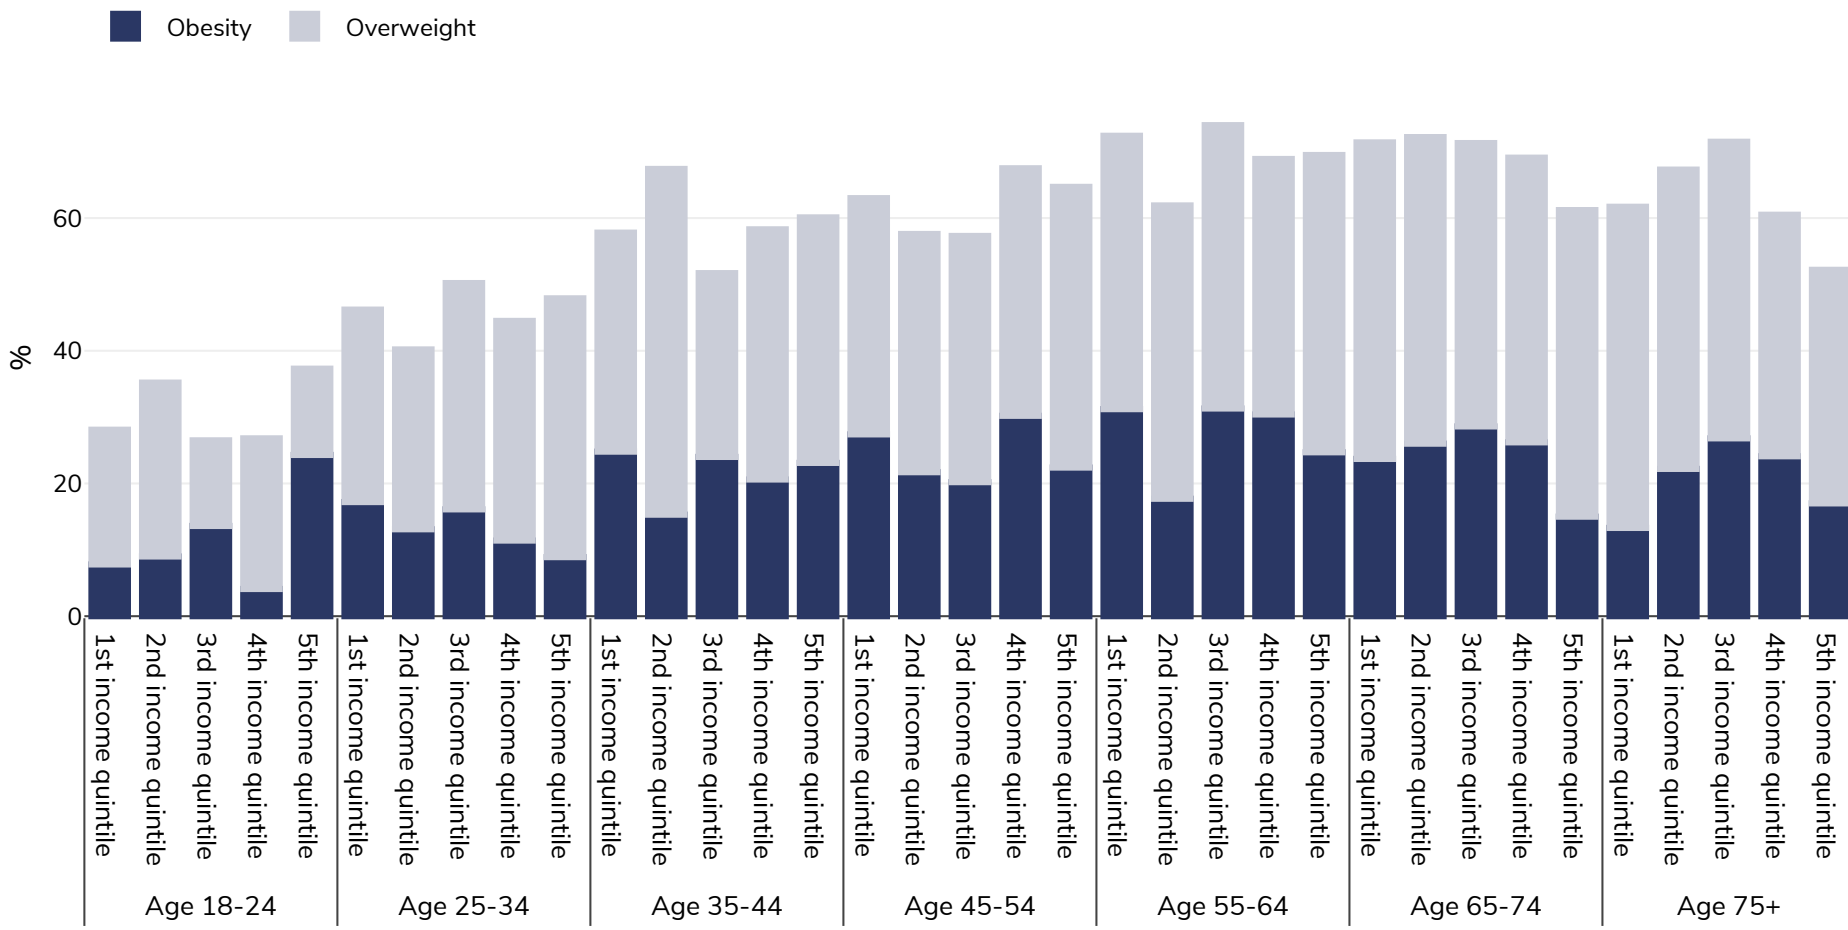

Finland: Overweight/obesity by age and socio-economic group

Adults, 2019

Survey type: Self-reported

Area covered: National

References: Eurostat 2019. Available at https://appsso.eurostat.ec.europa.eu/nui/show.do?dataset=hlth_ehis_bm1i&lang=en (last accessed 09.08.21).

Unless otherwise noted, overweight refers to a BMI between 25kg and 29.9kg/m², obesity refers to a BMI greater than 30kg/m².