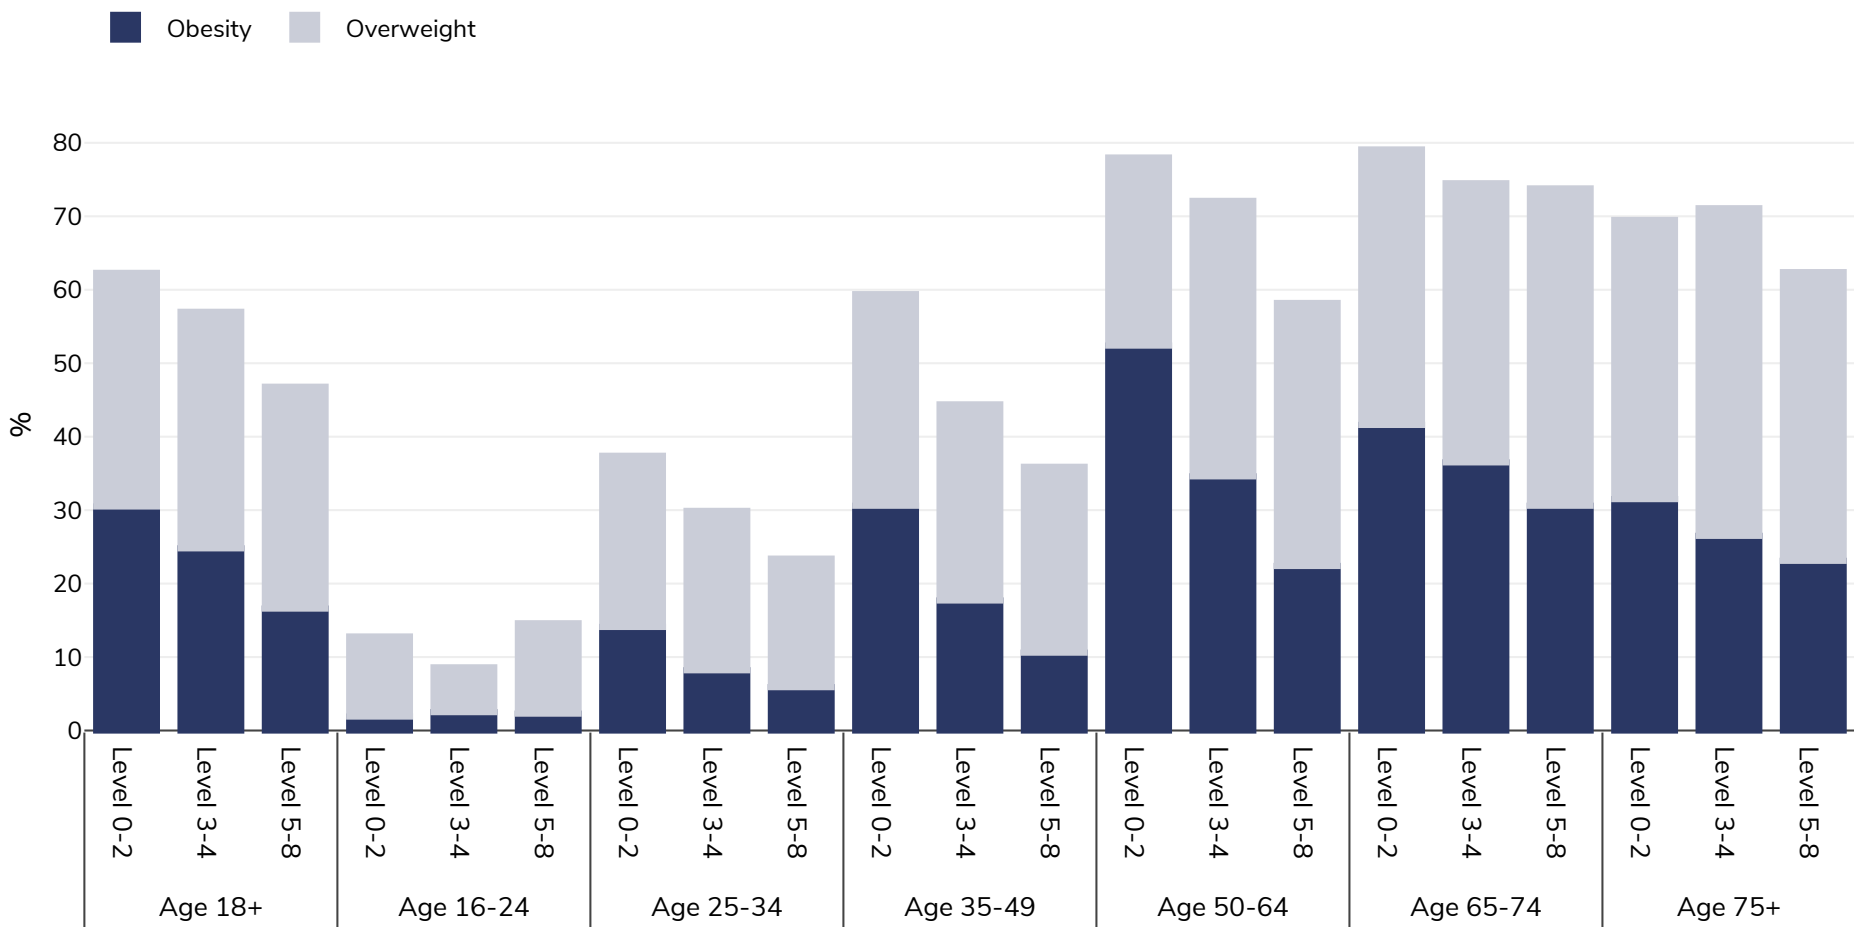

Estonia: Overweight/obesity by age and education

Women, 2017

Survey type: Self-reported

Area covered: National

References: Eurostat Database http://appsso.eurostat.ec.europa.eu/nui/show.do?dataset=ilc_hch10&lang=en (last accessed 25.08.20)

Notes: Some Estonian data considered to have low reliability, see EUROSTAT database for details

Unless otherwise noted, overweight refers to a BMI between 25kg and 29.9kg/m², obesity refers to a BMI greater than 30kg/m².