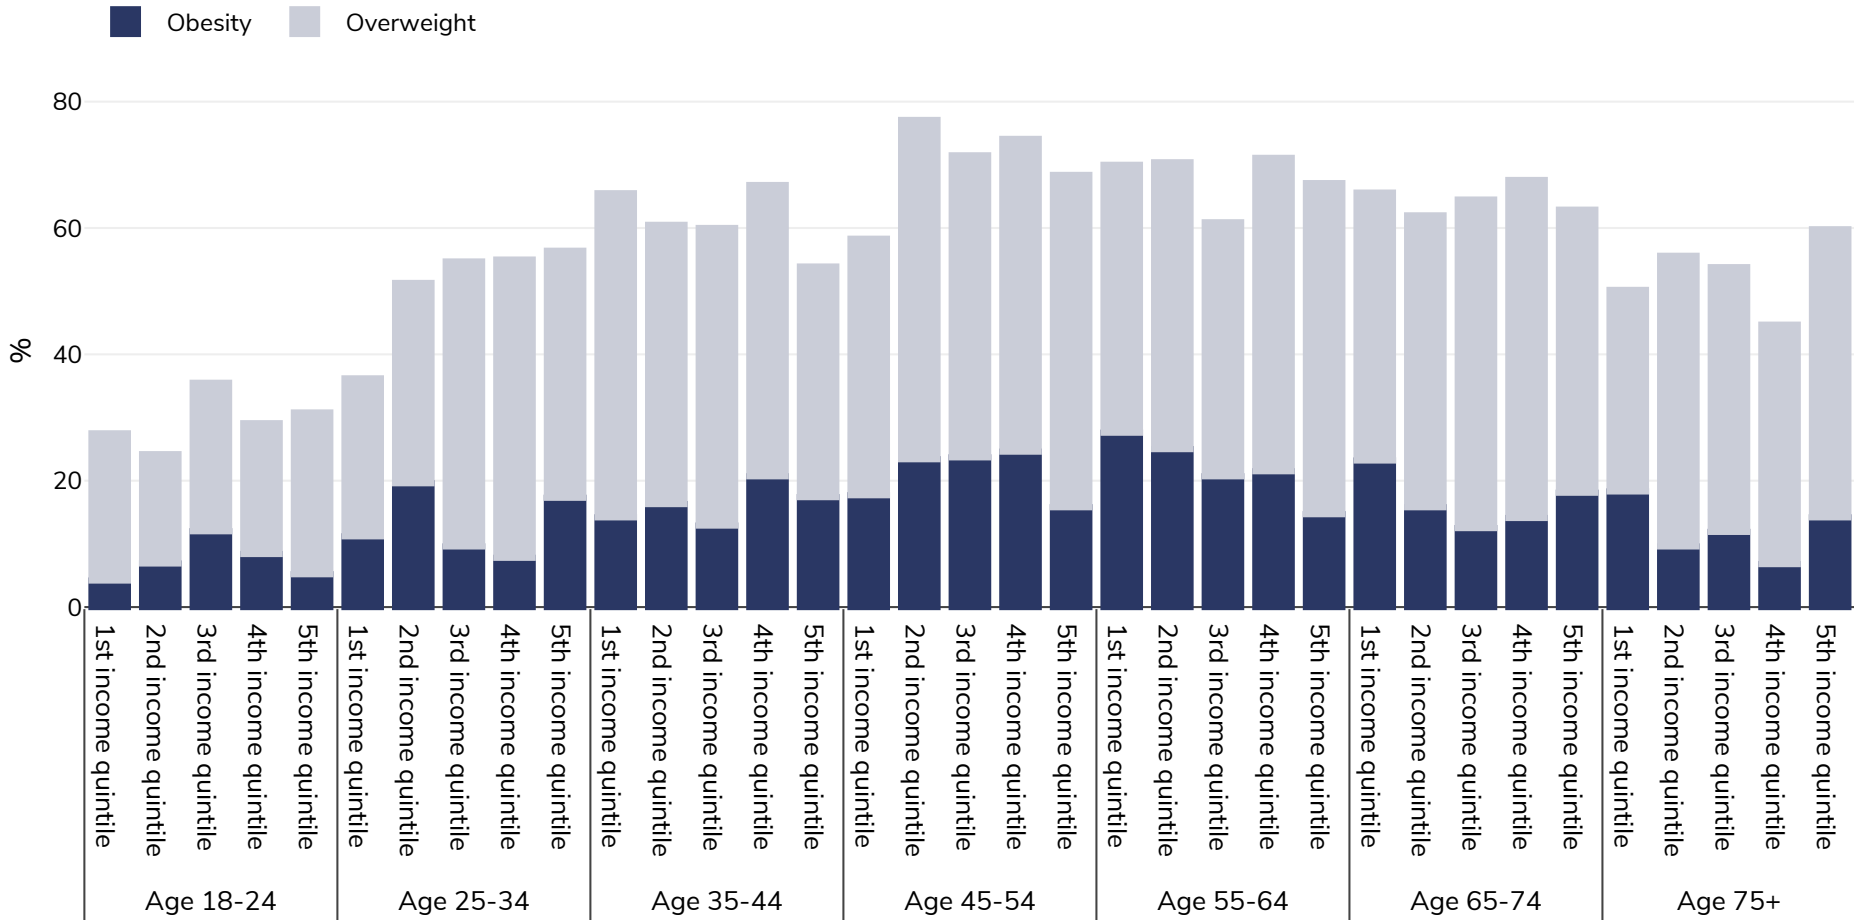

Norway: Overweight/obesity by age and socio-economic group

Men, 2019

Survey type: Self-reported

Area covered: National

References: Eurostat 2019. Available at https://appsso.eurostat.ec.europa.eu/nui/show.do?dataset=hlth_ehis_bm1i&lang=en (last accessed 09.08.21).

Unless otherwise noted, overweight refers to a BMI between 25kg and 29.9kg/m², obesity refers to a BMI greater than 30kg/m².