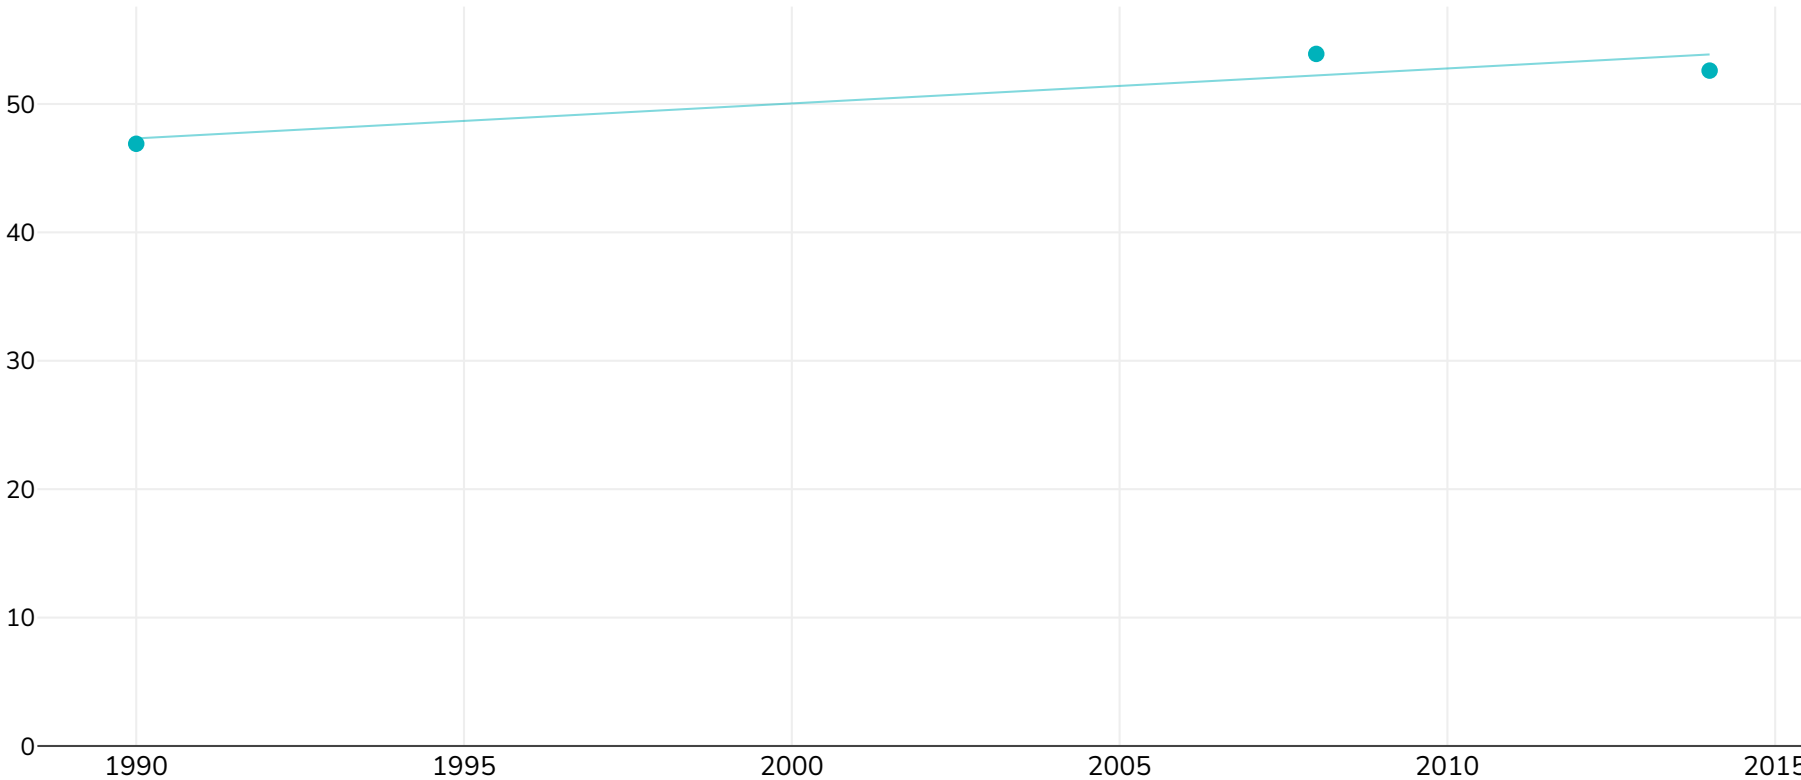

# Spain: % Adults living with overweight or obesity in Spain 1990-2014

## Women

● Overweight or obesity

**Survey type:** Measured

**References:** For full details of references visit <https://data.worldobesity.org/>

*Unless otherwise noted, overweight refers to a BMI between 25kg and 29.9kg/m<sup>2</sup>, obesity refers to a BMI greater than 30kg/m<sup>2</sup>.*