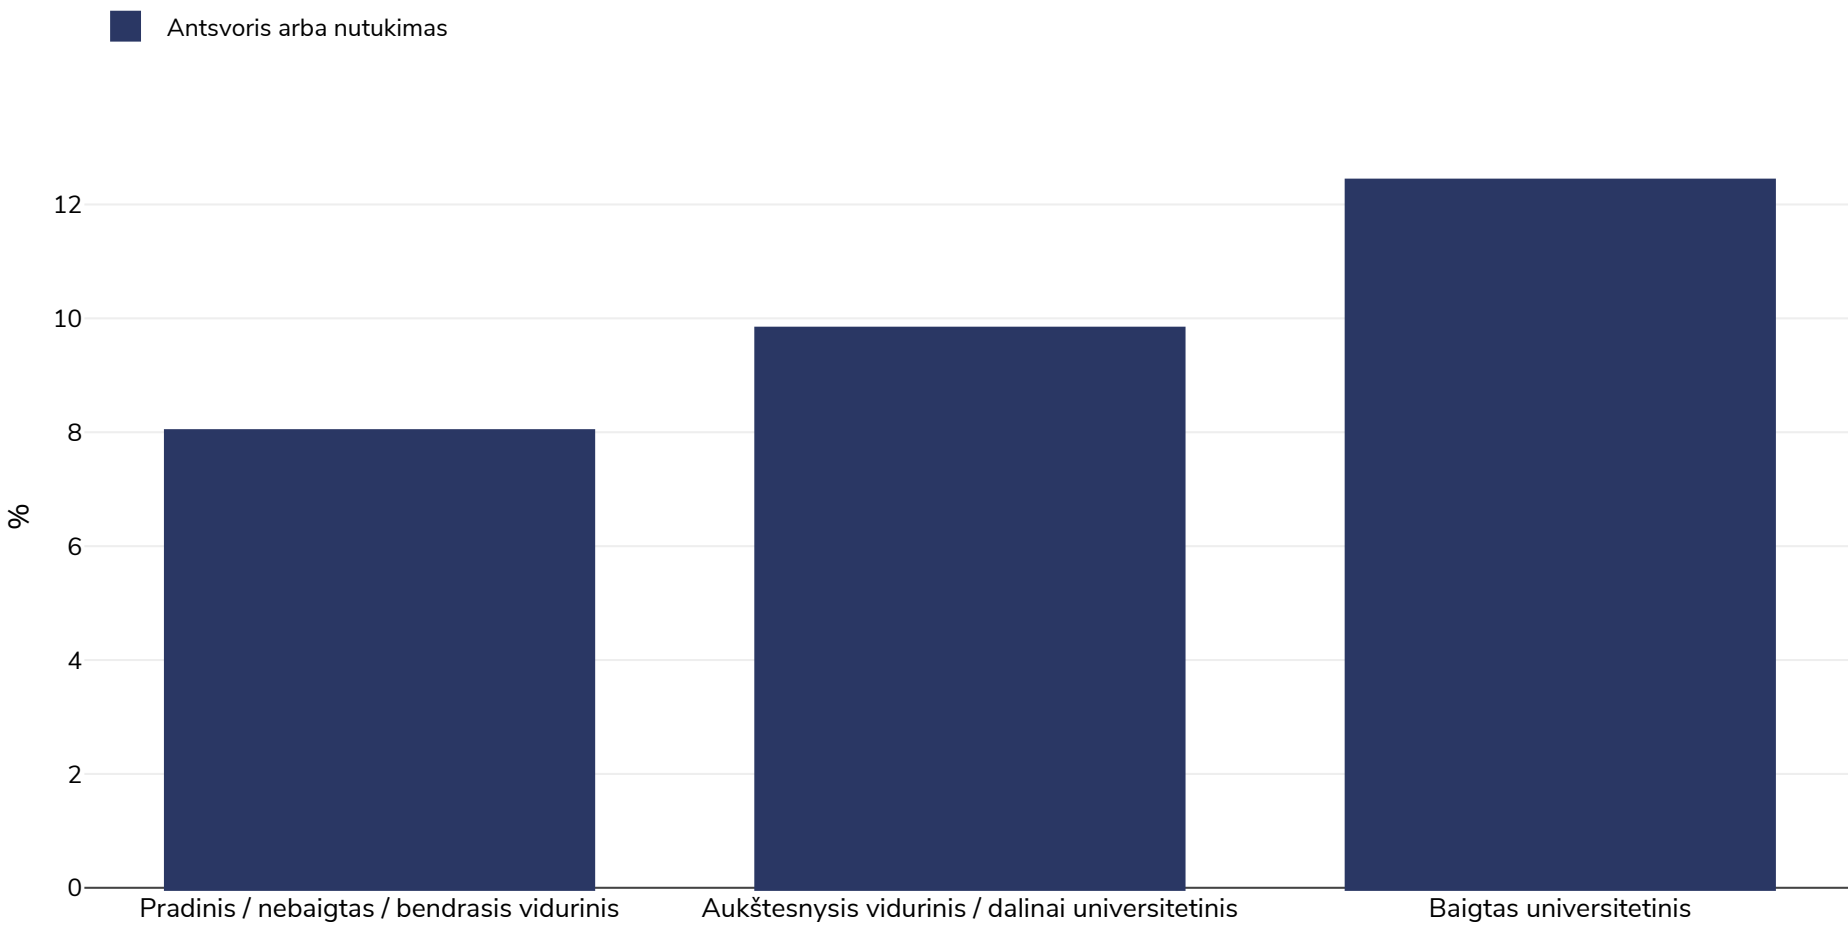

# Baltarusija: Overweight/obesity by education

Vaikai, 2002-2005

<b>Tyrimo tipas:</b>	Išmatuotas
<b>Amžius:</b>	6
<b>Imties dydis:</b>	10870
<b>Teritorija:</b>	Nacionalinis
<b>Nuorodos:</b>	Patel R, Lawlor DA, Kramer MS, et al. Socio-economic position and adiposity among children and their parents in the Republic of Belarus. The European Journal of Public Health. 2011;21(2):158-165. doi:10.1093/eurpub/ckq041.
<b>Pastabos (tik anglų k.):</b>	Prevalence of overweight and obesity by maternal education. IOTF BMI cut-offs used
<b>Cutoffs:</b>	IOTF