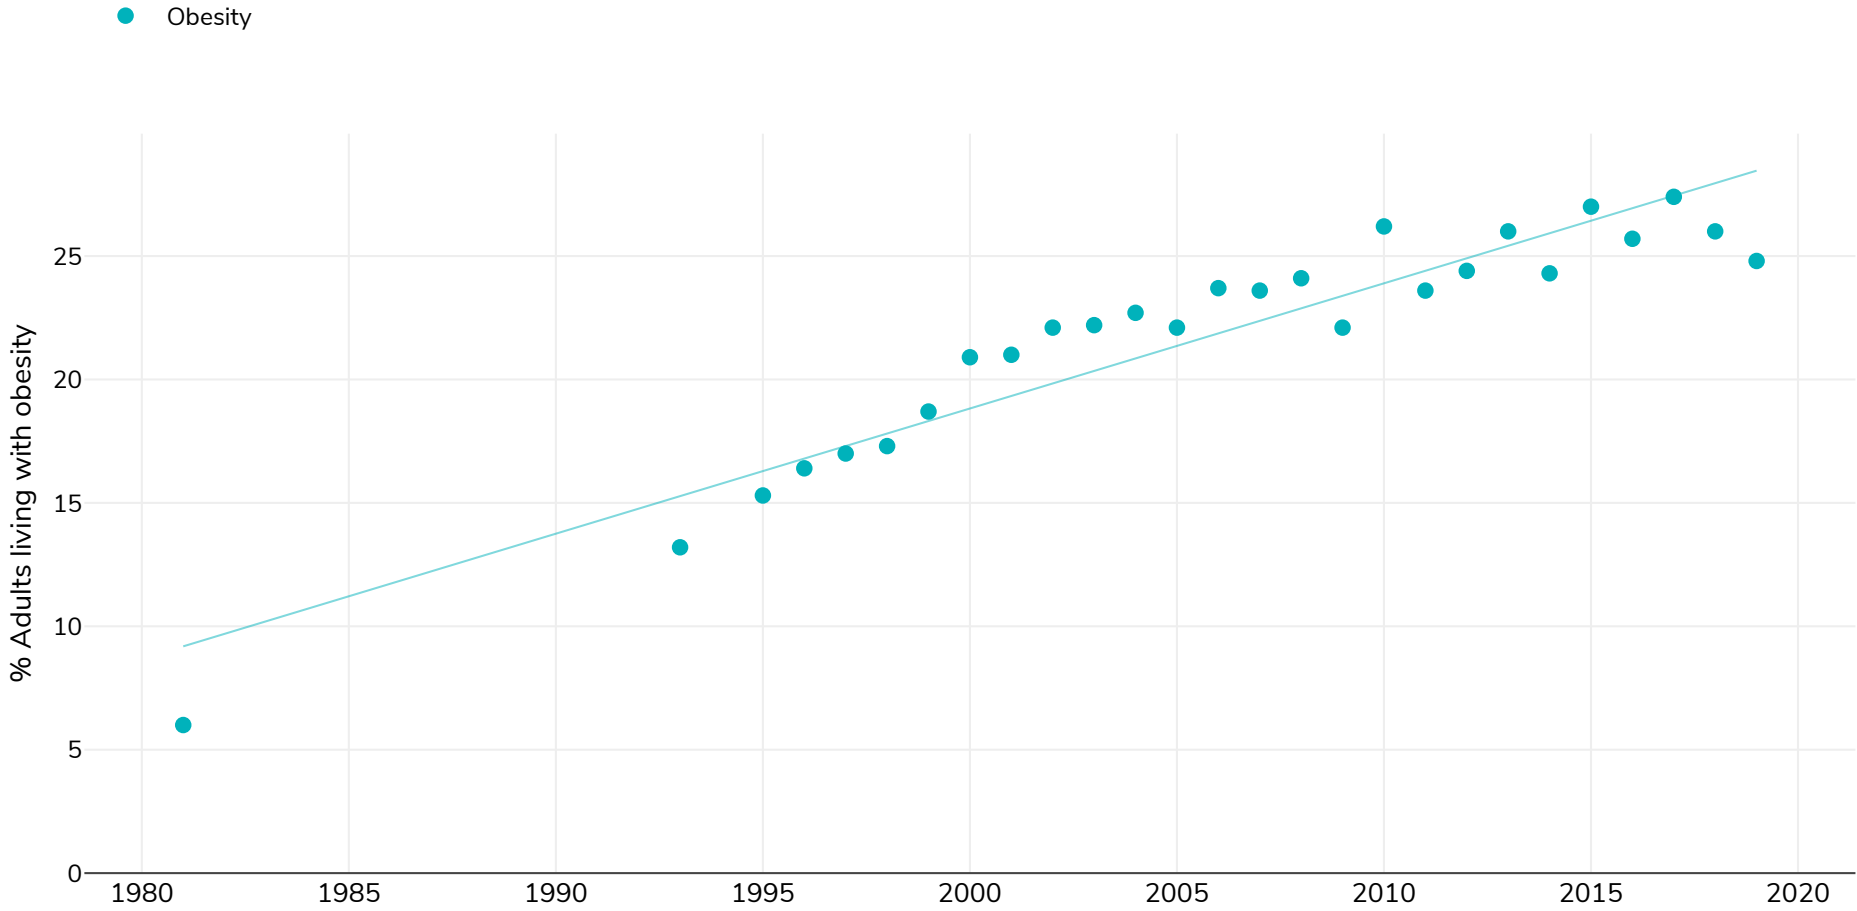

# England: % Adults living with obesity, 1981-2019

Men

Survey type: Measured

References: For full details of references visit <https://data.worldobesity.org/>

*Different methodologies may have been used to collect this data and so data from different surveys may not be strictly comparable. Please check with original data sources for methodologies used.*