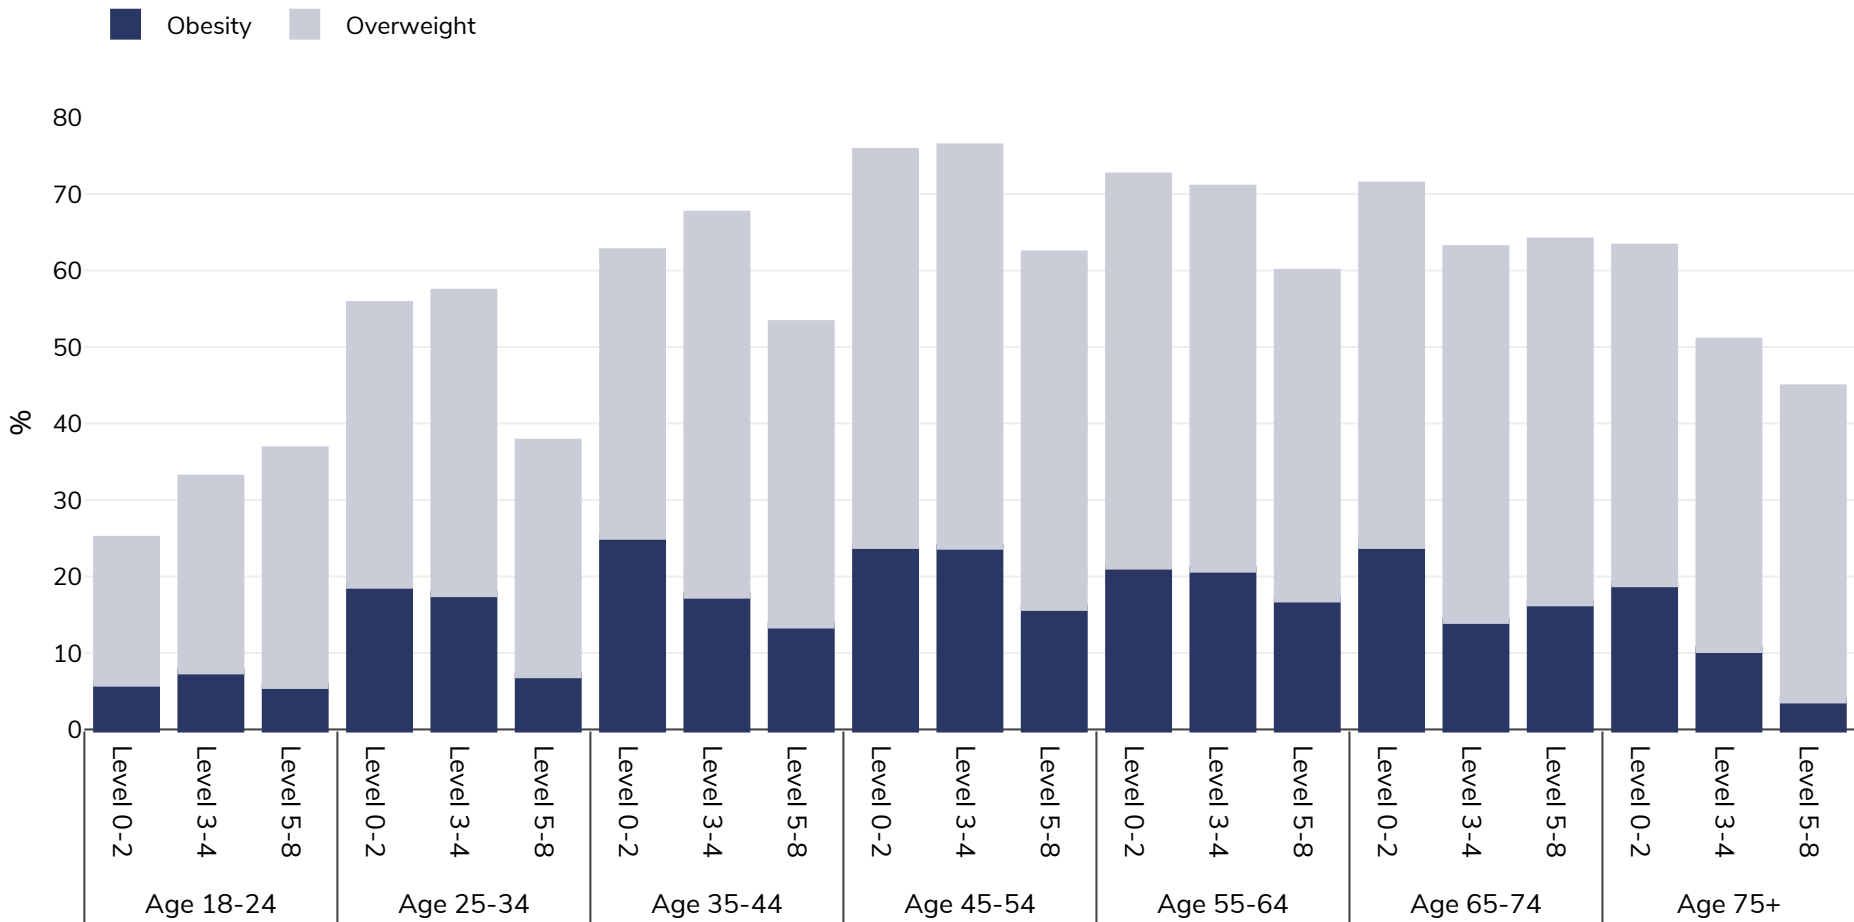

Norway: Overweight/obesity by age and education

Men, 2019

Survey type: Self-reported

References: Eurostat

Unless otherwise noted, overweight refers to a BMI between 25kg and 29.9kg/m², obesity refers to a BMI greater than 30kg/m².