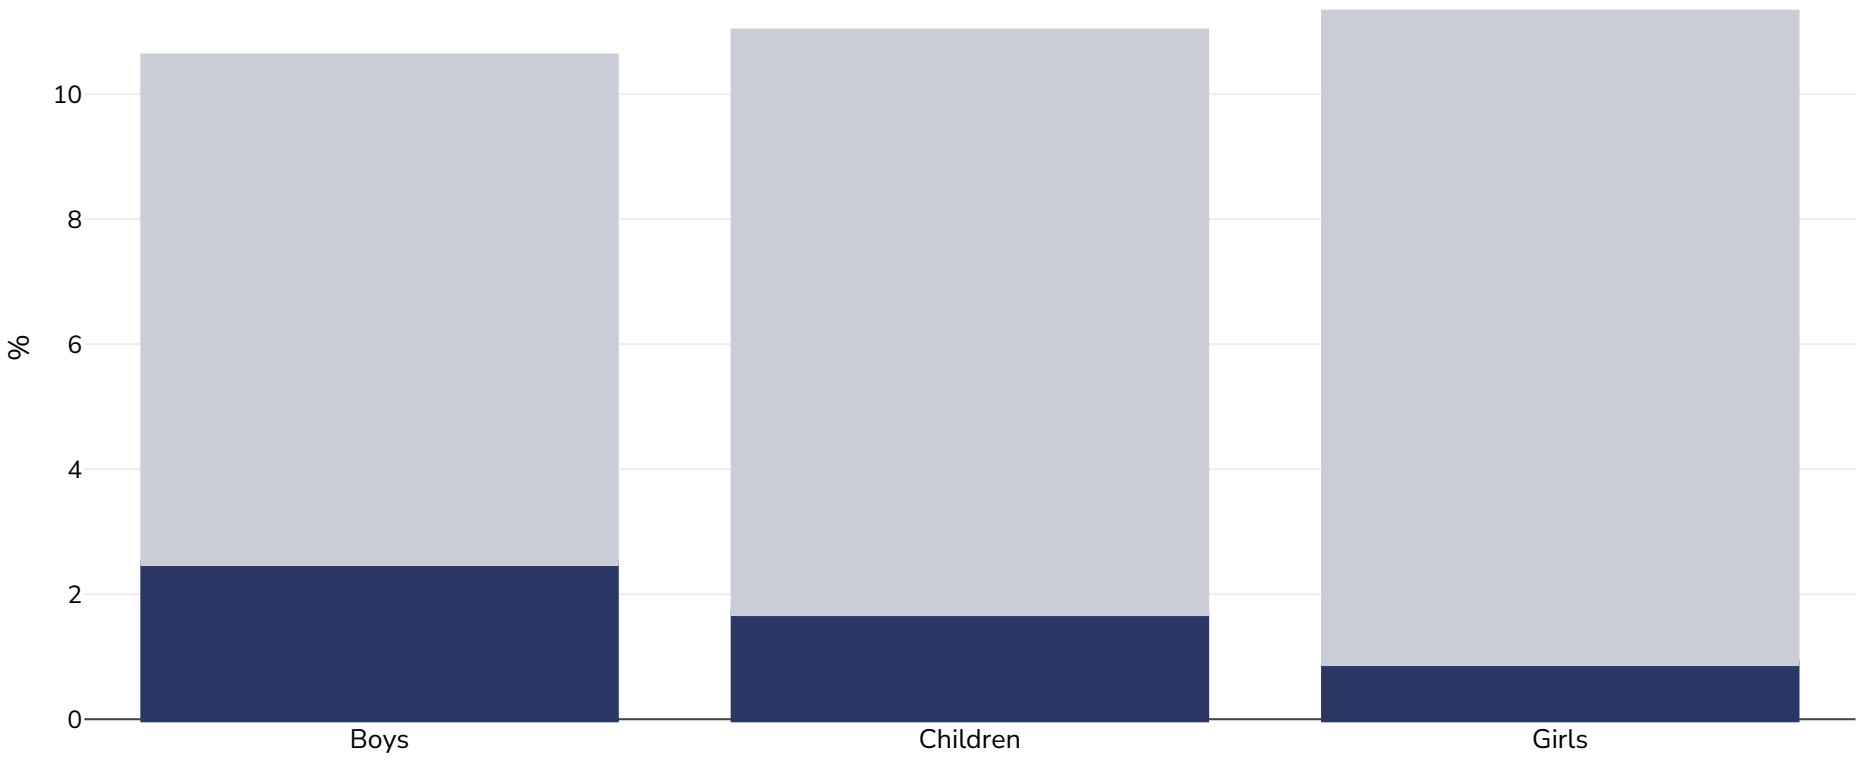

Laos: Obesity prevalence

Children, 2015

■ Obesity ■ Overweight

Survey type:	Self-reported
Age:	13-17
Sample size:	3683
Area covered:	National
References:	Lao People's Democratic Republic - Global School-Based Student Health Survey 2015 https://extranet.who.int/ncdsmicrodata/index.php/catalog/483 (Last accessed 20.10.2020)
Cutoffs:	WHO