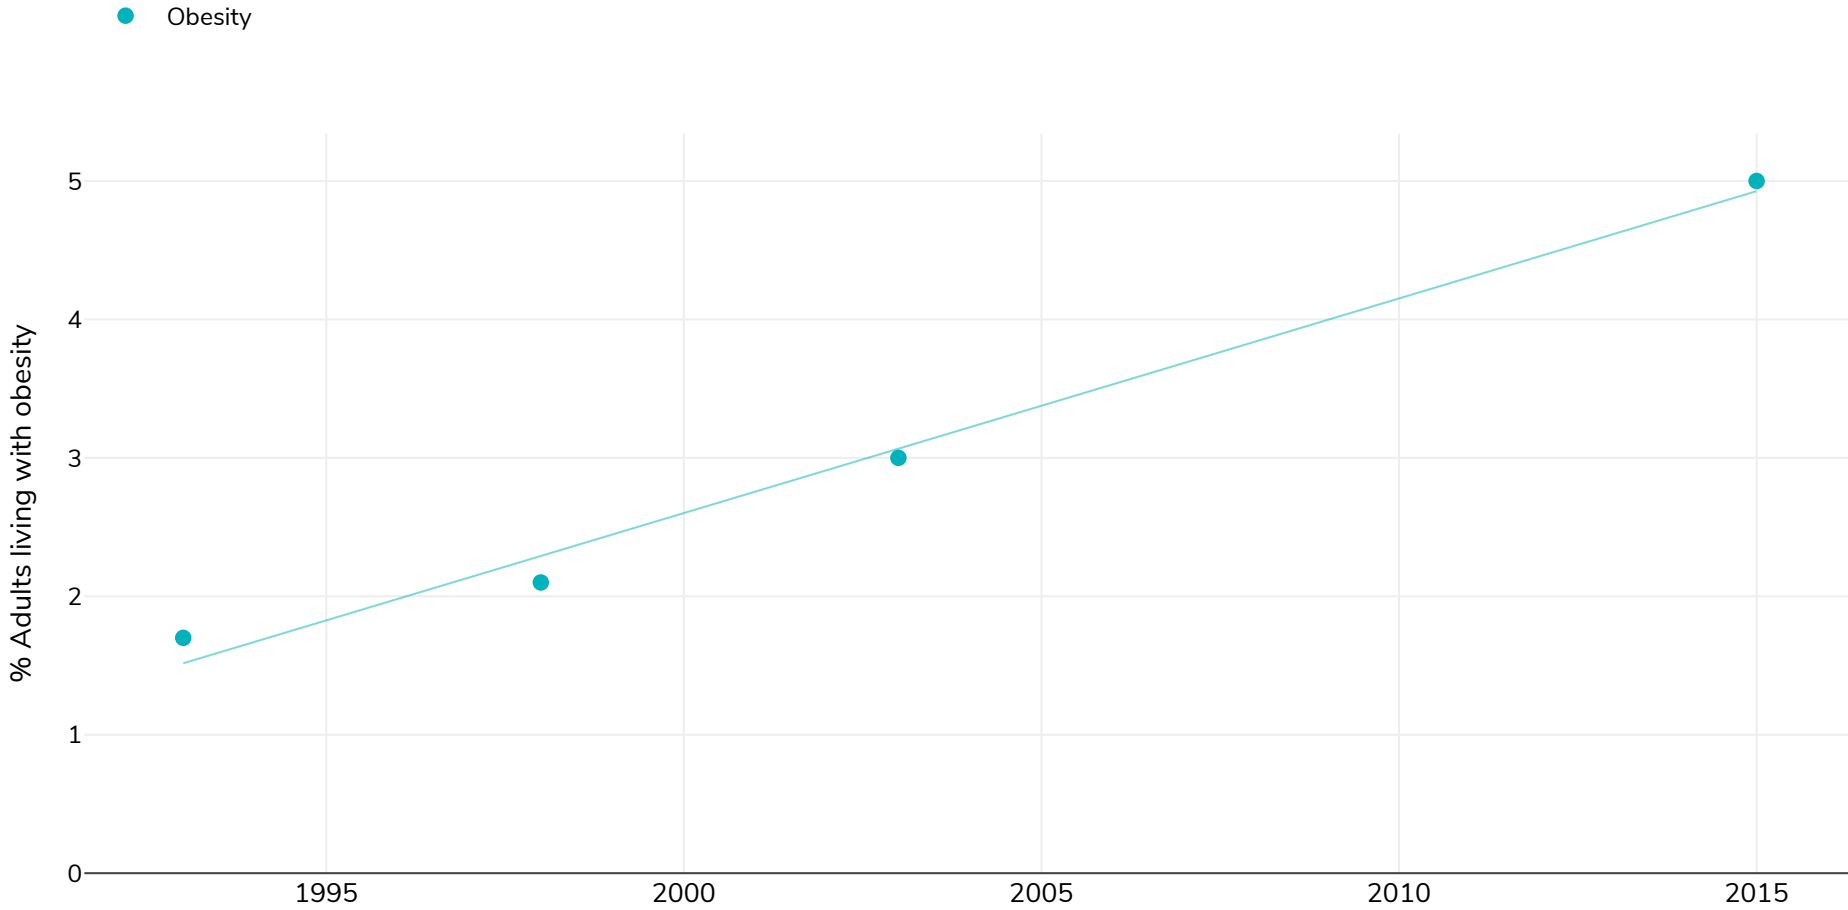

Philippines: % Adults living with obesity, 1993-2019

Men

Survey type: Measured

References: For full details of references visit <https://data.worldobesity.org/>

Unless otherwise noted, overweight refers to a BMI between 25kg and 29.9kg/m², obesity refers to a BMI greater than 30kg/m².

Different methodologies may have been used to collect this data and so data from different surveys may not be strictly comparable. Please check with original data sources for methodologies used.