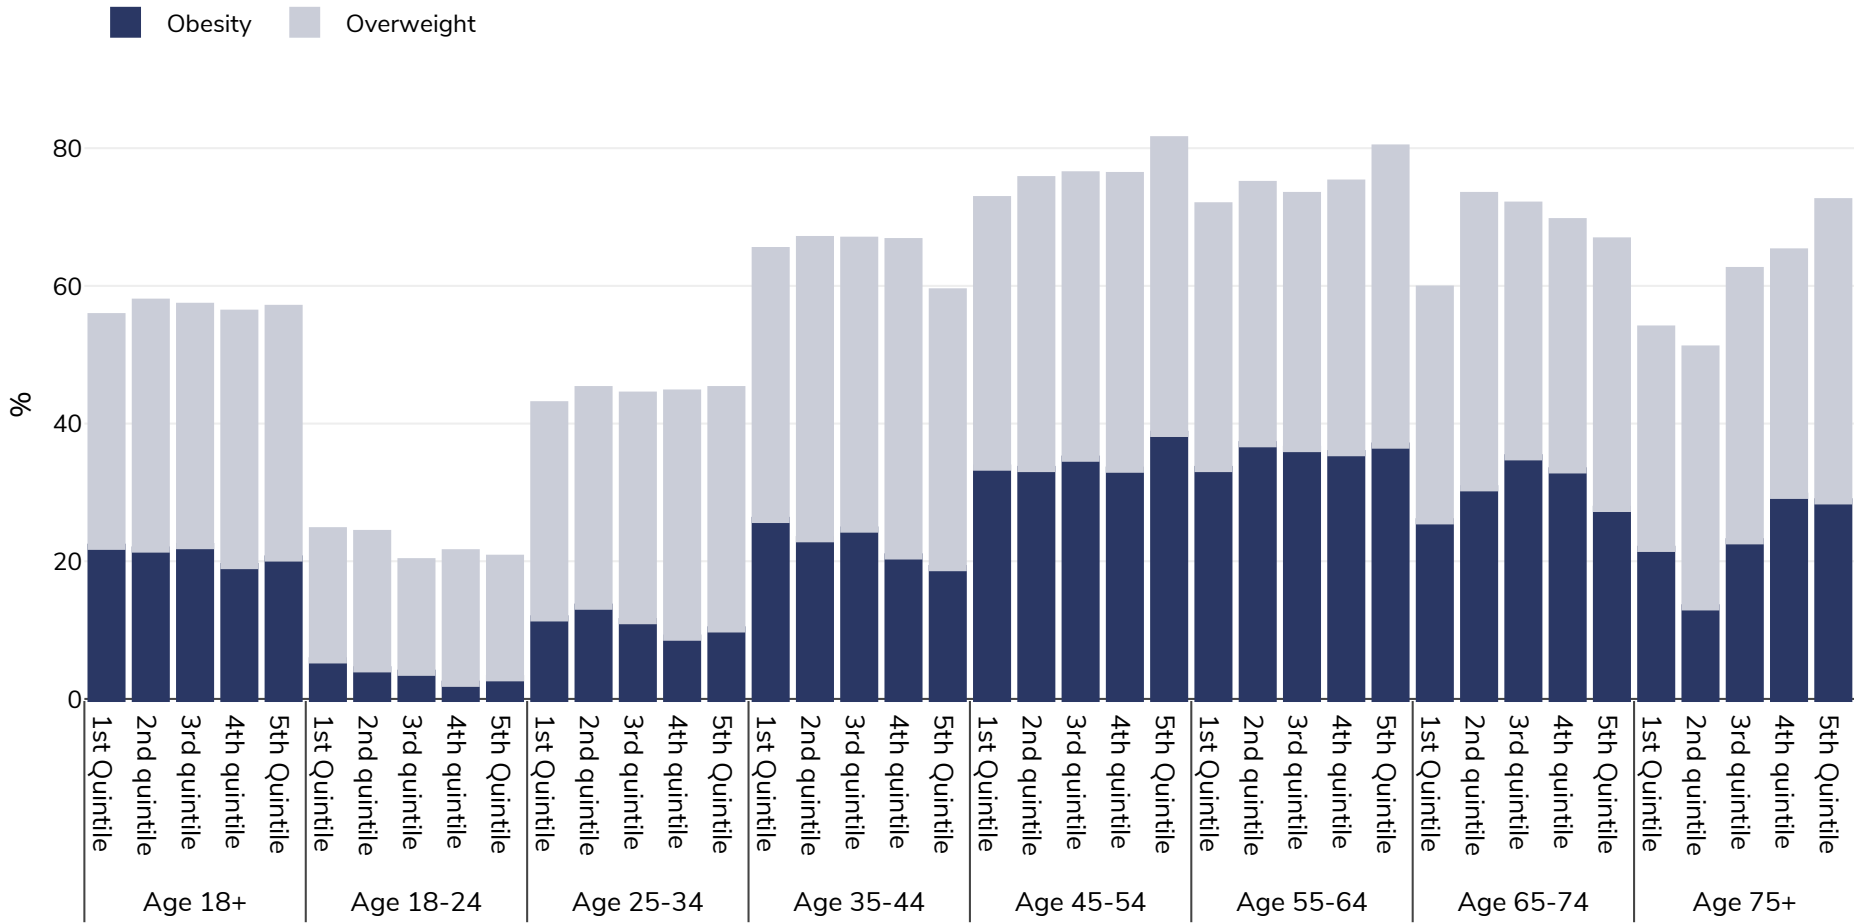

Turkey: Overweight/obesity by age and socio-economic group

Adults, 2014

Survey type: Self-reported

Area covered: National

References: 2014 Eurostat - Socio economic - http://appsso.eurostat.ec.europa.eu/nui/show.do?dataset=hlth_ehis_bm1i&lang=en (last accessed 25.08.20)

Unless otherwise noted, overweight refers to a BMI between 25kg and 29.9kg/m², obesity refers to a BMI greater than 30kg/m².