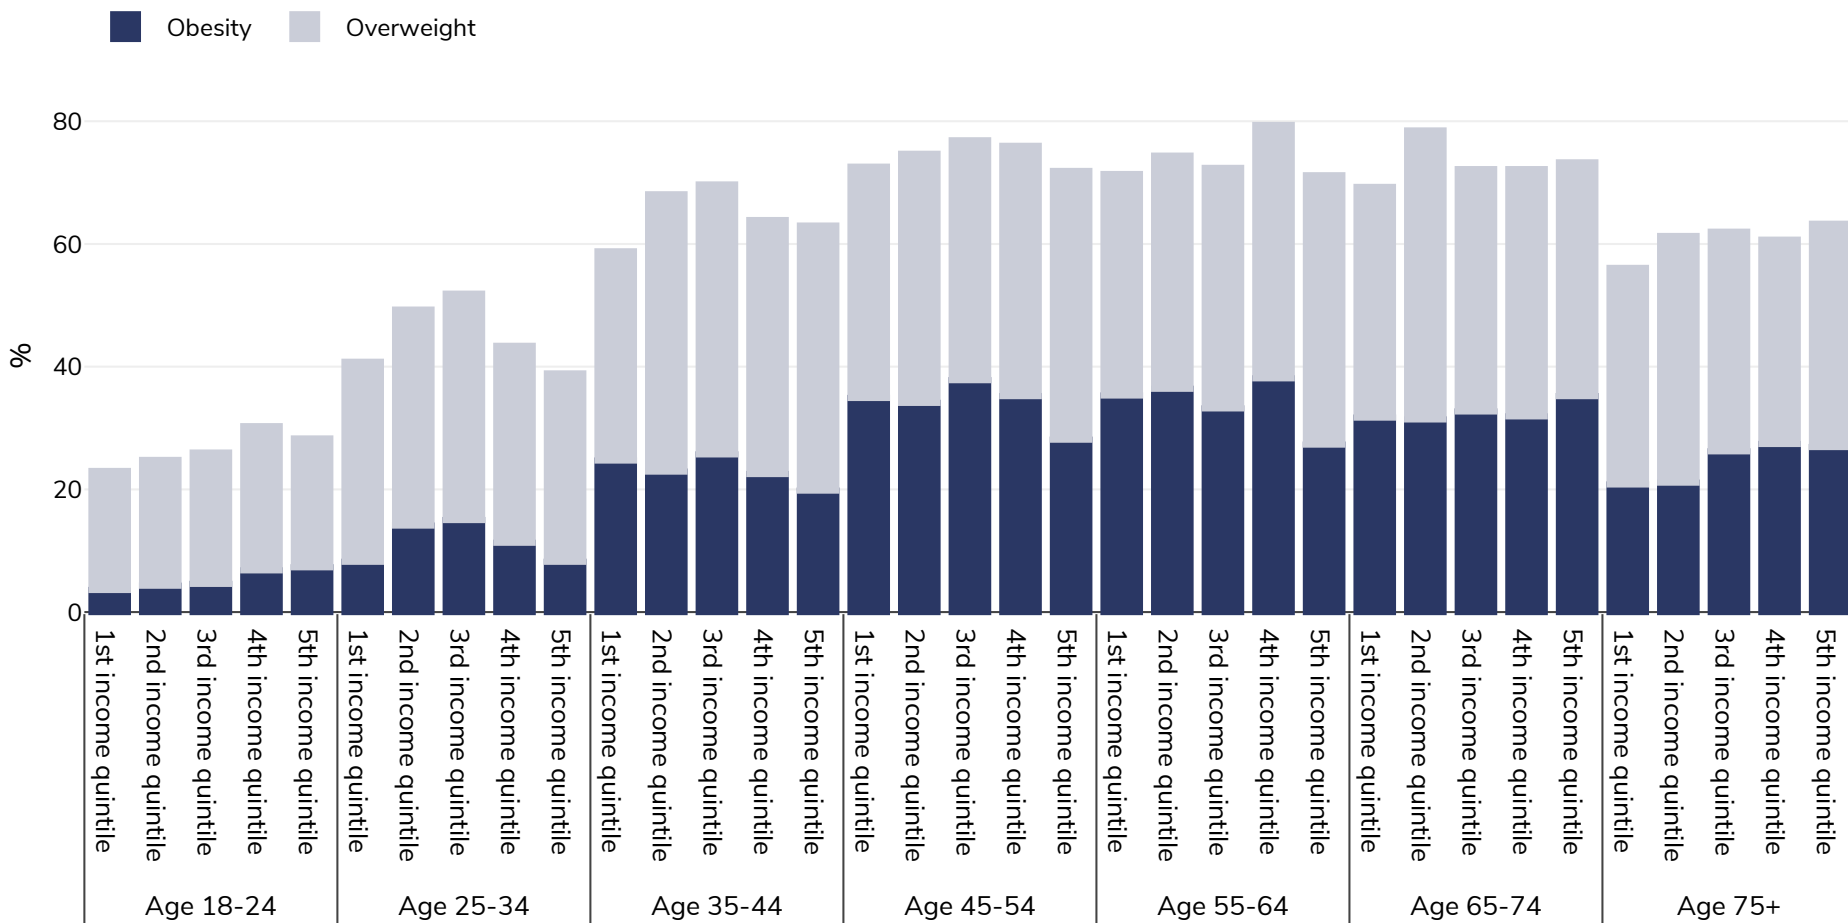

Turkey: Overweight/obesity by age and socio-economic group

Adults, 2019

Survey type: Self-reported

Area covered: National

References: Eurostat 2019. Available at https://appsso.eurostat.ec.europa.eu/nui/show.do?dataset=hlth_ehis_bm1i&lang=en (last accessed 09.08.21).

Unless otherwise noted, overweight refers to a BMI between 25kg and 29.9kg/m², obesity refers to a BMI greater than 30kg/m².