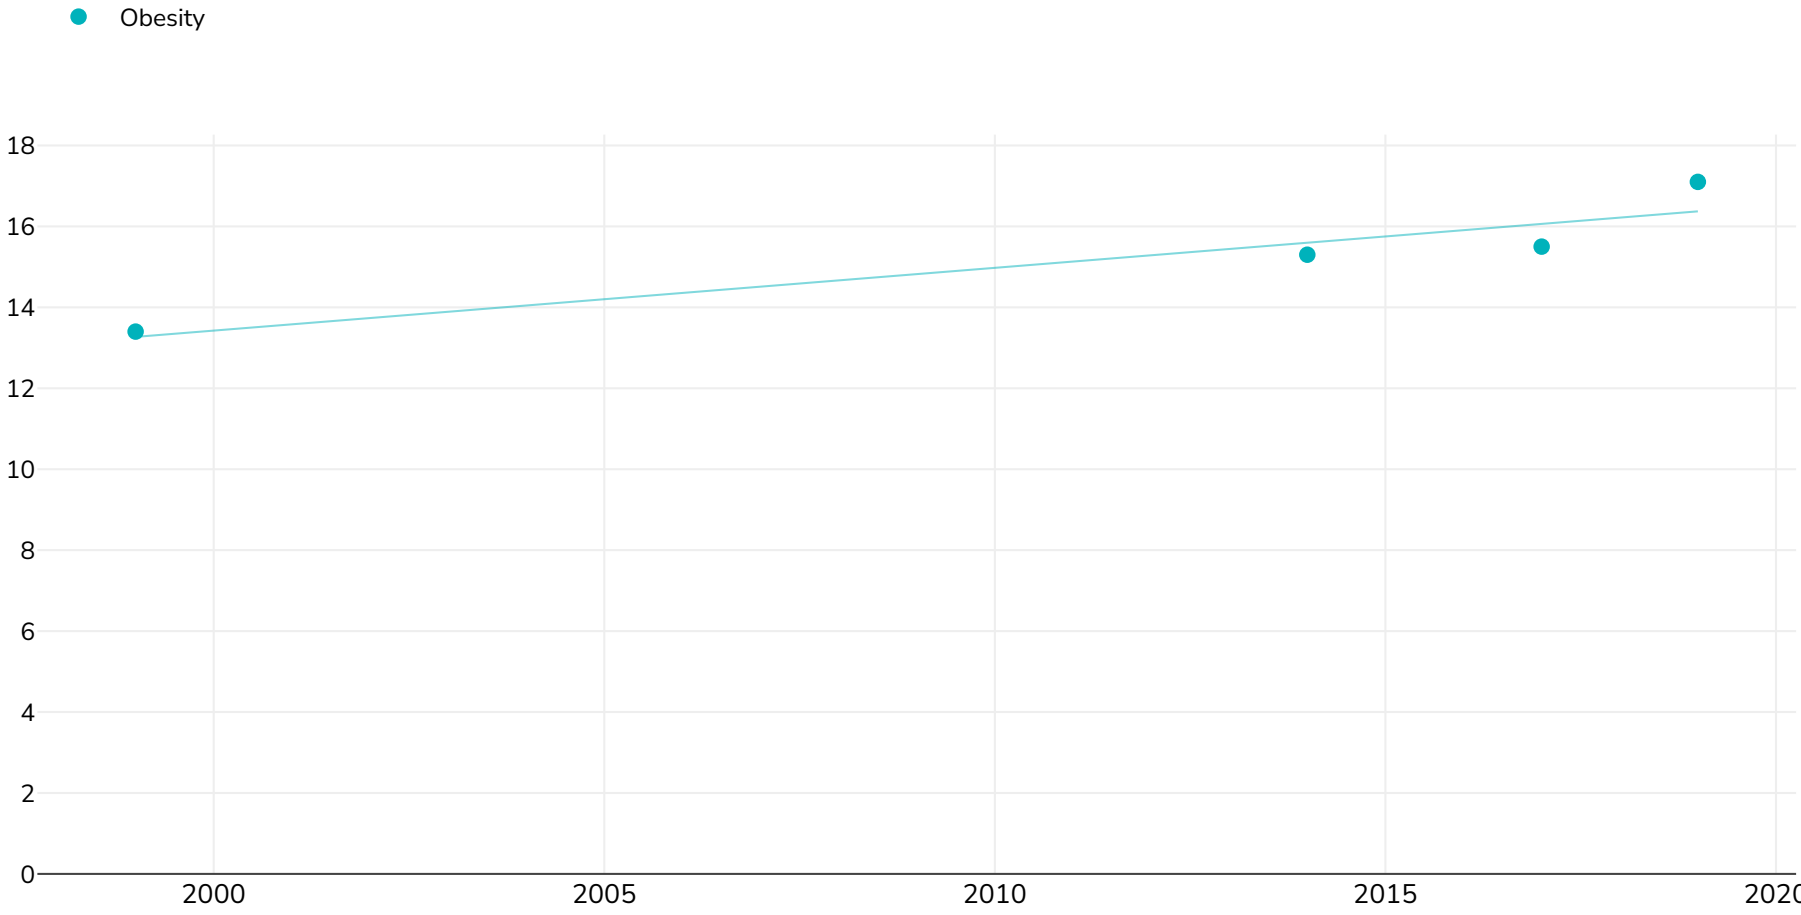

# Portugal: Trend adults obesity 1999 2019

## Men

**Survey type:** Self-reported

**References:** For full details of references visit <https://data.worldobesity.org/>

*Different methodologies may have been used to collect this data and so data from different surveys may not be strictly comparable. Please check with original data sources for methodologies used.*