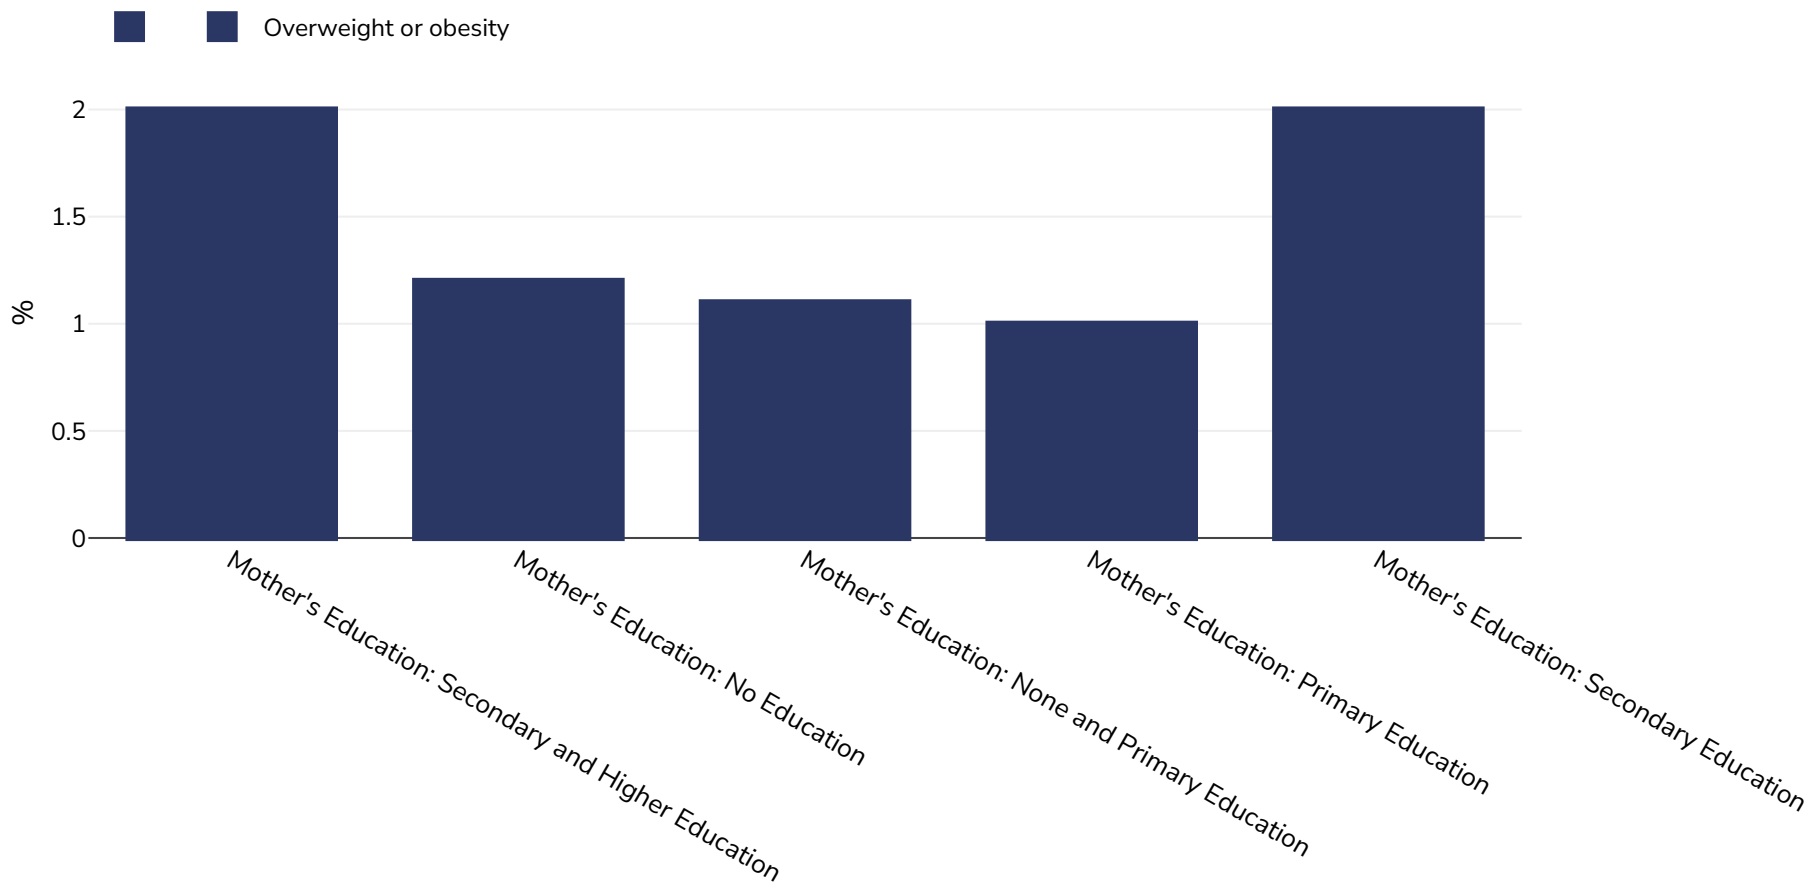

# Laos: Overweight/obesity by education

Infants, 2006

Sample size: 3979

References: MICS: Lao PDR multiple indicator cluster survey 2006, final report. Vientiane, Lao PDR: Department of Statistics and UNICEF, 2008