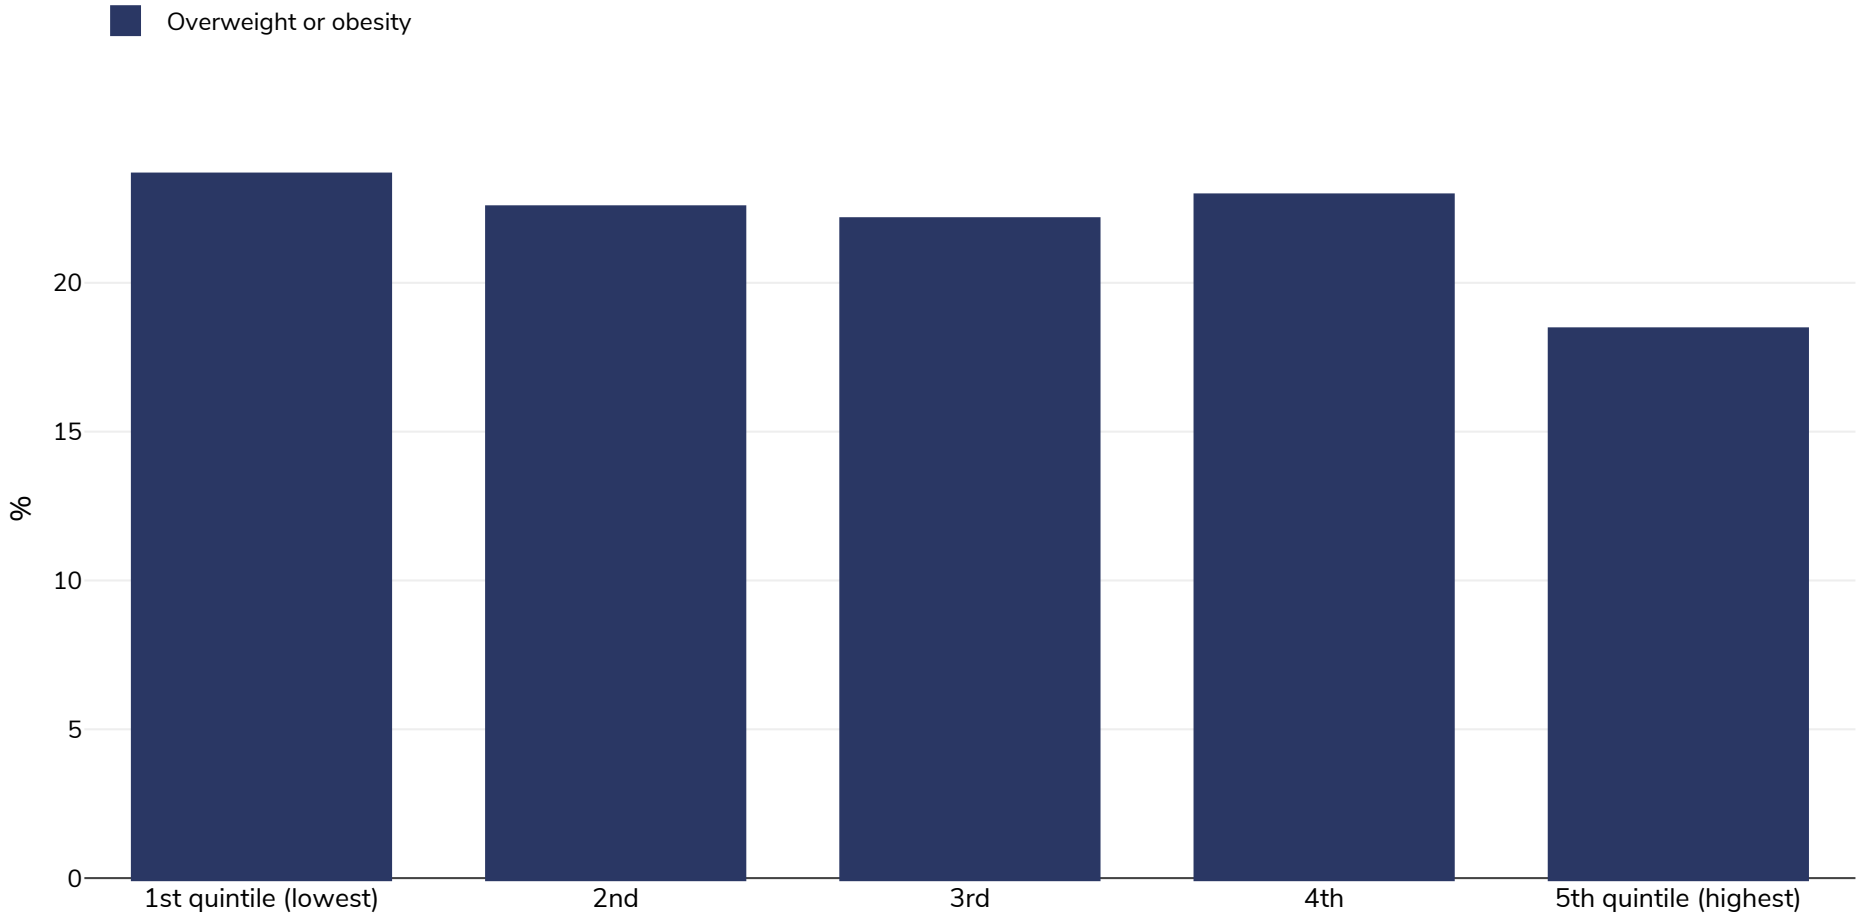

Mongolia: Overweight/obesity by socio-economic group

Girls, 2013

Survey type:	Measured
Age:	2-4
Sample size:	3404
Area covered:	National
References:	Mongolia MICS 2013 Survey - data analysed by R Jackson Leach, F Montague. World Obesity Federation
Notes:	IOTF monthly cut offs
Cutoffs:	IOTF