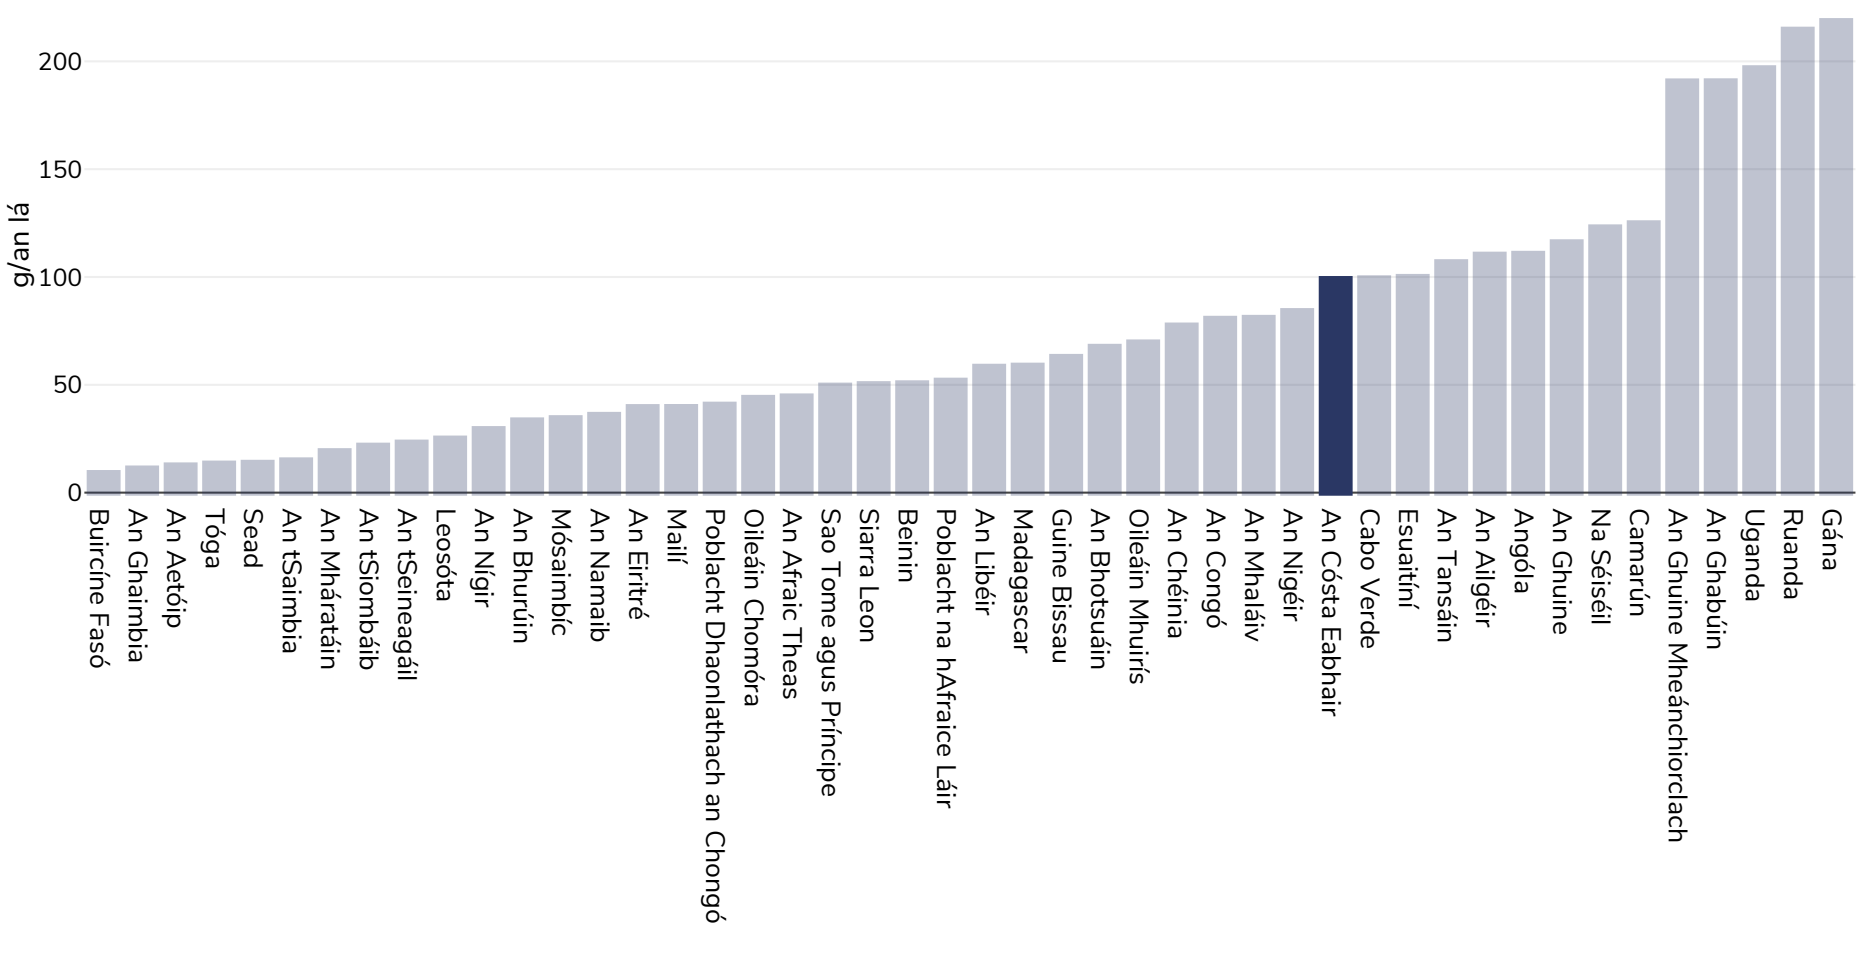

An Cósta Eabhair: Estimated per capita fruit intake

Daoine Fásta, 2017

Cine6al an tsuirbh6:	Tomhaiste
Aois:	25+
Tagairt6:	Global Burden of Disease, the Institute for Health Metrics and Evaluation http://ghdx.healthdata.org/
Sainmh6nithe (ar f6il i mB6arla amh6in):	Estimated per-capita fruit intake (g/day)